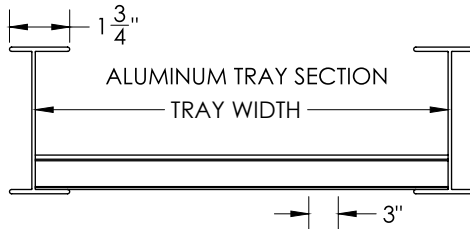

Cable Tray / Ladder Tray

A0-2074-HEXX-XXXX

PowerTray™ Fittings

Manufactured in the USA by MonoSystems, Inc.

HORIZONTAL ELBOW COVER, VENTED

Notes

- 1.) Actual vent pattern will vary according to size.
- 2.) Views for reference - do not scale.

ORDERING DATA EXAMPLE:

A0-2074-HEXX-XXXX

MATERIAL	FITTING TYPE	ANGLES	RADIUS	WIDTH	
ALUMINUM	SERIES = B, C, D & E VENTED COVER	HE = HORIZONTAL ELBOW	30 = 30	12 = 12"	09 = 9" WIDE
		45 = 45	18 = 18"	12 = 12" WIDE	
		60 = 60	24 = 24"	18 = 18" WIDE	
		90 = 90	36 = 36"	24 = 24" WIDE	
		42 = 42"	36 = 36"	30 = 30" WIDE	
		42 = 42"	42 = 42"	36 = 36" WIDE	
				42 = 42" WIDE	