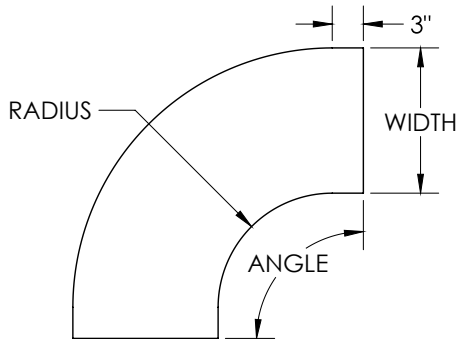

Cable Tray / Ladder Tray

A0-2074-HEXX-XXXX

PowerTray™ Fittings

Manufactured in the USA by MonoSystems, Inc.

HORIZONTAL ELBOW COVER, VENTED

Notes

- 1.) Actual vent pattern will vary according to size.
- 2.) Views for reference - do not scale.

ORDERING DATA EXAMPLE:

A0-2074-HEXX-XXXX

MATERIAL	FITTING TYPE	ANGLES	RADIUS	WIDTH	
ALUMINUM	SERIES = B, C, D & E VENTED COVER	HE = HORIZONTAL ELBOW	30 = 30	12 = 12"	09 = 9" WIDE
		45 = 45	18 = 18"	12 = 12" WIDE	
		60 = 60	24 = 24"	18 = 18" WIDE	
		90 = 90	36 = 36"	24 = 24" WIDE	
		42 = 42"	36 = 36"	30 = 30" WIDE	
		42 = 42"	42 = 42"	36 = 36" WIDE	
				42 = 42" WIDE	