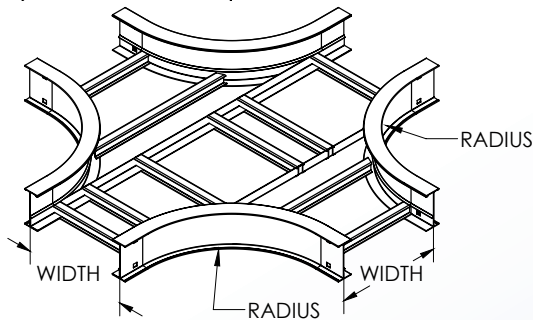

Cable Tray / Ladder Tray

A0-2074-HC-XXXX

PowerTray™ Fittings

Manufactured in the USA by MonoSystems, Inc.

HORIZONTAL CROSS COVER, VENTED

Notes

- 1.) Actual vent pattern will vary according to size.
- 2.) Views for reference - do not scale.

ORDERING DATA EXAMPLE:

A0-2074-HC-XXW

TRAY MATERIAL

A = ALUMINUM

FITTING TYPE

SERIES = B, C, D & E
VENTED
COVER

HC = HORIZONTAL
CROSS

RADIUS

12 = 12"
18 = 18"
24 = 24"
36 = 36"
42 = 42"

WIDTH

09 = 9" WIDE
12 = 12" WIDE
18 = 18" WIDE
24 = 24" WIDE
30 = 30" WIDE
36 = 36" WIDE
42 = 42" WIDE

COVER SHOWN EXPLODED

4 International Drive
Rye Brook, NY 10573
Toll Free: 1 888.764.7681
Phone: 914.934.2075
Fax: 914.934.2190
MonoSystems.com