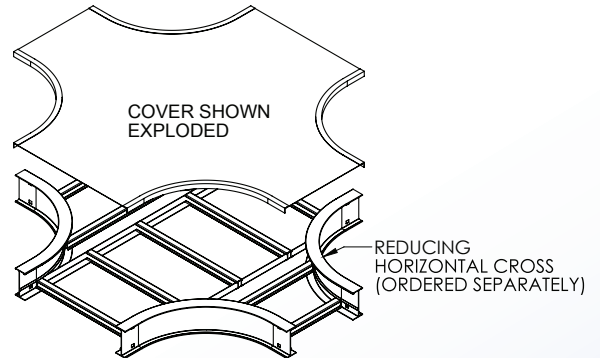

### REDUCING HORIZONTAL CROSS COVER, ALUMINUM

**Notes:**

1.) Views for reference - do not scale.

**ORDERING DATA EXAMPLE:**

**A0-2072-RHC-XX XX-XX-PX**

MATERIAL	FITTING TYPE	RADIUS	WIDTH 1	WIDTH 2	COLOR
A = ALUMINUM	SERIES: B, C, D & E STANDARD COVER	RHT = REDUCING HORIZONTAL CROSS	12 = 12" 24 = 24" 36 = 36" 48 = 48"	09 = 9" 12 = 12" 18 = 18" 24 = 24" 30 = 30" 36 = 36" 42 = 42"	06 = 6" 09 = 9" 12 = 12" 18 = 18" 24 = 24" 30 = 30" 36 = 36"
					LEAVE BLANK = NON PAINTED PY = PAINTED YELLOW