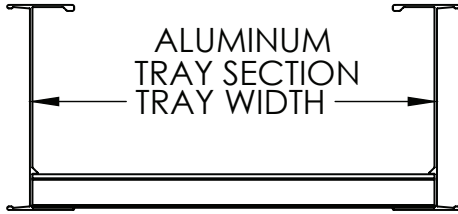

### REDUCING HORIZONTAL CROSS COVER, ALUMINUM

**Notes:**

1.) Views for reference - do not scale.

**ORDERING DATA EXAMPLE:**

**A0-2072-RHC-XX XX-XX-PX**

MATERIAL	FITTING TYPE	RADIUS	WIDTH 1	WIDTH 2	COLOR
A = ALUMINUM	SERIES: B, C, D & E STANDARD COVER	RHT = REDUCING HORIZONTAL CROSS	12 = 12" 24 = 24" 36 = 36" 48 = 48"	09 = 9" 12 = 12" 18 = 18" 24 = 24" 30 = 30" 36 = 36" 42 = 42"	06 = 6" 09 = 9" 12 = 12" 18 = 18" 24 = 24" 30 = 30" 36 = 36"
					LEAVE BLANK = NON PAINTED PY = PAINTED YELLOW