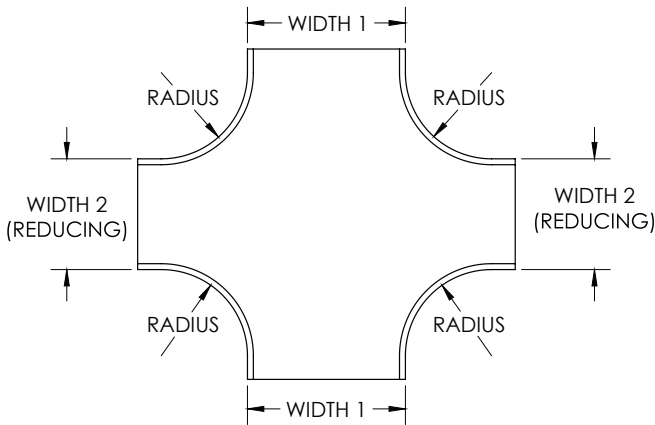

### REDUCING HORIZONTAL CROSS COVER, ALUMINUM

**Notes:**

1.) Views for reference - do not scale.

**ORDERING DATA EXAMPLE:**

**A0-2072-RHC-XX XX-XX-PX**

MATERIAL	FITTING TYPE	RADIUS	WIDTH 1	WIDTH 2	COLOR
A = ALUMINUM	SERIES: B, C, D & E STANDARD COVER	RHT = REDUCING HORIZONTAL CROSS	12 = 12" 24 = 24" 36 = 36" 48 = 48"	09 = 9" 12 = 12" 18 = 18" 24 = 24" 30 = 30" 36 = 36" 42 = 42"	06 = 6" 09 = 9" 12 = 12" 18 = 18" 24 = 24" 30 = 30" 36 = 36"
					LEAVE BLANK = NON PAINTED PY = PAINTED YELLOW