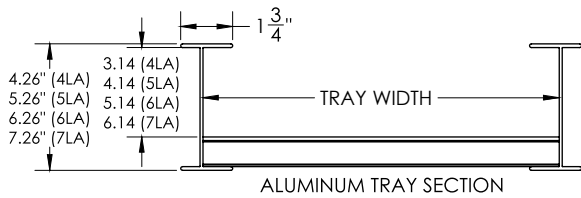

Cable Tray / Ladder Tray

A0-2072-LR-XXXX

PowerTray™ Fittings

Manufactured in the USA by MonoSystems, Inc.

LEFT SIDE REDUCER COVERS

Notes

1.) Views for reference - do not scale.

ORDERING DATA EXAMPLE:

A0-2072-LR-W1-W2

TRAY MATERIAL

A = ALUMINUM

FITTING TYPE

LR = LEFT SIDE REDUCER

WIDTH 1

09 = 9" WIDE
12 = 12" WIDE
18 = 18" WIDE
24 = 24" WIDE
30 = 30" WIDE
36 = 36" WIDE
42 = 42" WIDE

WIDTH 2

06 = 6" WIDE
09 = 9" WIDE
12 = 12" WIDE
18 = 18" WIDE
24 = 24" WIDE
30 = 30" WIDE
36 = 36" WIDE

4 International Drive
Rye Brook, NY 10573
Toll Free: 1 888.764.7681
Phone: 914.934.2075
Fax: 914.934.2190
MonoSystems.com