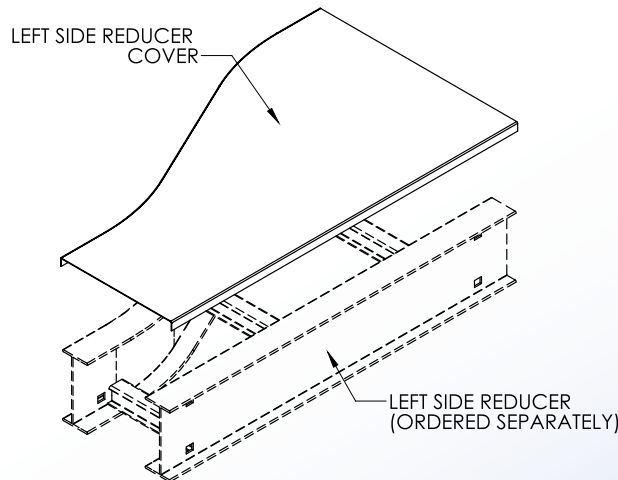

A0-2072-LR-W1-W2

TRAY MATERIAL

A = ALUMINUM

FITTING TYPE

LR = LEFT SIDE REDUCER

WIDTH 1

09 = 9" WIDE
12 = 12" WIDE
18 = 18" WIDE
24 = 24" WIDE
30 = 30" WIDE
36 = 36" WIDE
42 = 42" WIDE

WIDTH 2

06 = 6" WIDE
09 = 9" WIDE
12 = 12" WIDE
18 = 18" WIDE
24 = 24" WIDE
30 = 30" WIDE
36 = 36" WIDE

4 International Drive
Rye Brook, NY 10573
Toll Free: 1 888.764.7681
Phone: 914.934.2075
Fax: 914.934.2190
MonoSystems.com