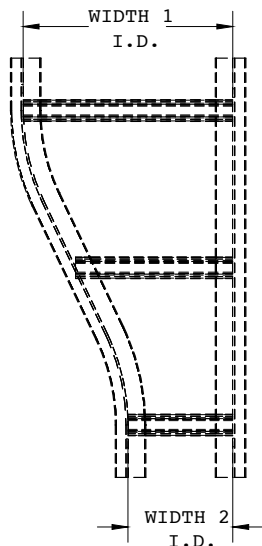

Cable Tray / Ladder Tray

A0-2072-LR-XXXX

PowerTray™ Fittings

Manufactured in the USA by MonoSystems, Inc.

LEFT SIDE REDUCER COVERS

Notes

1.) Views for reference - do not scale.

ORDERING DATA EXAMPLE:

A0-2072-LR-W1-W2

TRAY MATERIAL

A = ALUMINUM

FITTING TYPE

LR = LEFT SIDE REDUCER

WIDTH 1

09 = 9" WIDE
12 = 12" WIDE
18 = 18" WIDE
24 = 24" WIDE
30 = 30" WIDE
36 = 36" WIDE
42 = 42" WIDE

WIDTH 2

06 = 6" WIDE
09 = 9" WIDE
12 = 12" WIDE
18 = 18" WIDE
24 = 24" WIDE
30 = 30" WIDE
36 = 36" WIDE

4 International Drive
Rye Brook, NY 10573
Toll Free: 1 888.764.7681
Phone: 914.934.2075
Fax: 914.934.2190
MonoSystems.com