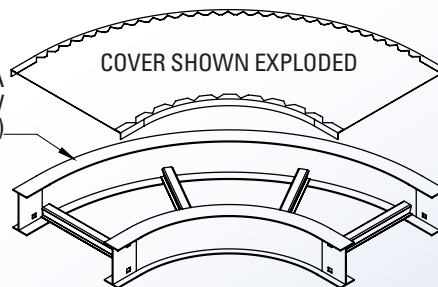

#### ORDERING DATA EXAMPLE:

**A0 - 2072 - HE XX - XX XX**

MATERIAL

FITTING TYPE

ANGLE

RADIUS

WIDTH

ALUMINUM

SERIES: B, C, D & E  
STANDARD COVER

HE = HORIZONTAL  
ELBOW

30 = 30  
45 = 45  
60 = 60  
90 = 90

12 = 12" RADIUS  
18 = 18" RADIUS  
24 = 24" RADIUS  
36 = 36" RADIUS  
42 = 42" RADIUS

06 = 6" WIDE  
09 = 9" WIDE  
12 = 12" WIDE  
18 = 18" WIDE  
24 = 24" WIDE  
30 = 30" WIDE  
36 = 36" WIDE  
42 = 42" WIDE

HE90-XXXXXXA  
HORIZONTAL ELBOW  
(ORDERED SEPARATELY)

4 International Drive  
Rye Brook, NY 10573  
Toll Free: 1 888.764.7681  
Phone: 914.934.2075  
Fax: 914.934.2190  
MonoSystems.com

**MonoSystems™**  
wire management. managed.