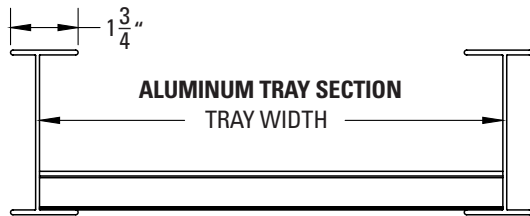

## A0-2072-HEXX-XXXX

PowerTray™ Fittings

Manufactured in the USA by MonoSystems, Inc.

### HORIZONTAL ELBOW COVER

#### Notes

1.) Views for reference - do not scale.

#### ORDERING DATA EXAMPLE:

**A0 - 2072 - HE XX - XX XX**

MATERIAL

FITTING TYPE

ANGLE

RADIUS

WIDTH

ALUMINUM