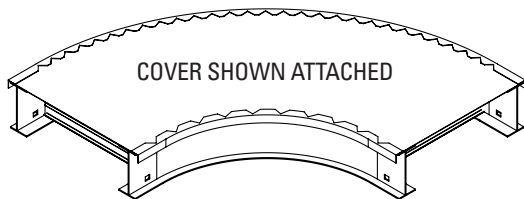

### HORIZONTAL ELBOW COVER

#### Notes

1.) Views for reference - do not scale.

#### ORDERING DATA EXAMPLE:

**A0 - 2072 - HE XX - XX XX**

MATERIAL

FITTING TYPE

ANGLE

RADIUS

WIDTH

ALUMINUM

SERIES: B, C, D & E  
STANDARD COVER

HE = HORIZONTAL  
ELBOW

30 = 30  
45 = 45  
60 = 60  
90 = 90

12 = 12" RADIUS  
18 = 18" RADIUS  
24 = 24" RADIUS  
36 = 36" RADIUS  
42 = 42" RADIUS

06 = 6" WIDE  
09 = 9" WIDE  
12 = 12" WIDE  
18 = 18" WIDE  
24 = 24" WIDE  
30 = 30" WIDE  
36 = 36" WIDE  
42 = 42" WIDE