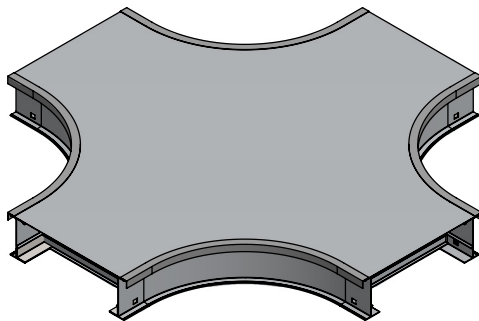

## HORIZONTAL CROSS COVER, ALUMINUM

### Notes

1.) Views for reference - do not scale.

### ORDERING DATA EXAMPLE:

**A0 - 2072 - HC - XX XX**

MATERIAL

ALUMINUM

MATERIAL

SERIES: B, C, D & E  
STANDARD  
COVER

HT = HORIZONTAL  
CROSS

RADIUS

12 = 12"  
24 = 24"  
36 = 36"  
48 = 48"

WIDTH

09 = 9" WIDE  
12 = 12" WIDE  
18 = 18" WIDE  
24 = 24" WIDE  
30 = 30" WIDE  
36 = 36" WIDE  
42 = 42" WIDE

COVER SHOWN ATTACHED

COVER SHOWN  
EXPLODED

HORIZONTAL CROSS  
(ORDERED SEPARATELY)