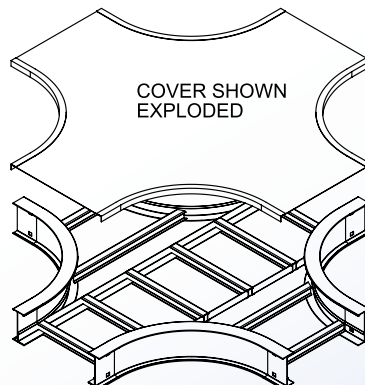

### Notes

1.) Views for reference - do not scale.

### ORDERING DATA EXAMPLE:

**A0 - 2072 - HC - XX XX**

MATERIAL

ALUMINUM

MATERIAL

SERIES: B, C, D & E  
STANDARD  
COVER

HT = HORIZONTAL  
CROSS

RADIUS

12 = 12"  
24 = 24"  
36 = 36"  
48 = 48"

WIDTH

09 = 9" WIDE  
12 = 12" WIDE  
18 = 18" WIDE  
24 = 24" WIDE  
30 = 30" WIDE  
36 = 36" WIDE  
42 = 42" WIDE

COVER SHOWN ATTACHED

COVER SHOWN  
EXPLODED

HORIZONTAL CROSS  
(ORDERED SEPARATELY)