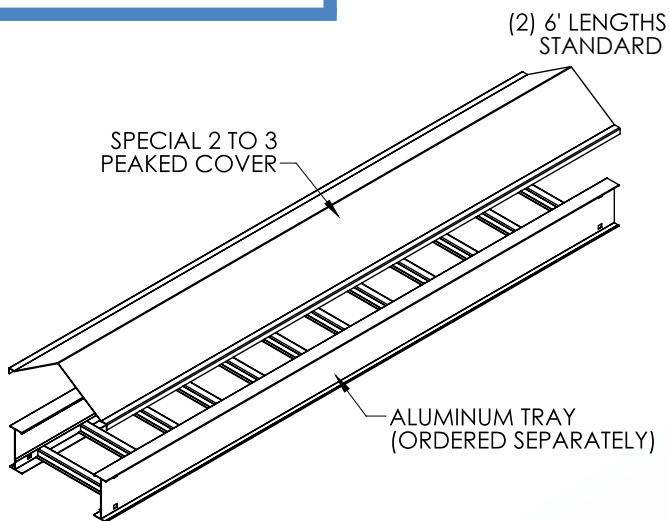

ORDERING DATA EXAMPLE:

A0-2057-XX

MATERIAL   **SERIES**   **COVER TYPE**   **TRAY WIDTH**

A = ALUMINUM   2 = SERIES: B,C,D   057 = SPECIAL 33° PEAKED   06 = 6" WIDE
09 = 9" WIDE
12 = 12" WIDE
18 = 18" WIDE
24 = 24" WIDE
30 = 30" WIDE
36 = 36" WIDE

TRAY WIDTH	PEAK HEIGHT
6"	2"
9"	3"
12"	4"
18"	6"
24"	8"
30"	10"
36"	12"