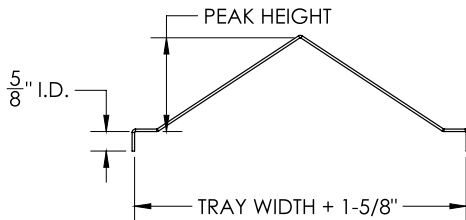

Cable Tray / Ladder Tray

A0-2057-XX

PowerTray™ Fittings

Manufactured in the USA by MonoSystems, Inc.

2 TO 3 PITCH PEAKED COVER FOR B,C,D SERIES ALUMINUM TRAY

Notes

- 1.) Views for reference - do not scale.
- 2.) Supplied as 12ft of cover.

ORDERING DATA EXAMPLE:

A0-2057-XX

MATERIAL **SERIES** **COVER TYPE** **TRAY WIDTH**

A = ALUMINUM 2 = SERIES: B,C,D 057 = SPECIAL 33° PEAKED 06 = 6" WIDE
 09 = 9" WIDE
 12 = 12" WIDE
 18 = 18" WIDE
 24 = 24" WIDE
 30 = 30" WIDE
 36 = 36" WIDE

TRAY WIDTH	PEAK HEIGHT
6"	2"
9"	3"
12"	4"
18"	6"
24"	8"
30"	10"
36"	12"

4 International Drive
 Rye Brook, NY 10573
 Toll Free: 1 888.764.7681
 Phone: 914.934.2075
 Fax: 914.934.2190
 MonoSystems.com

MonoSystems™
 wire management. managed.™