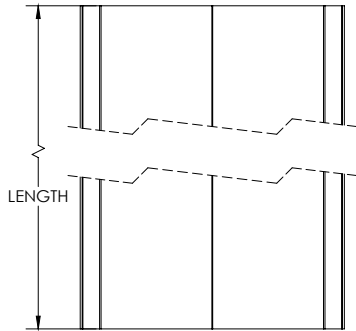

Cable Tray / Ladder Tray

A0-2057-XX

PowerTray™ Fittings

Manufactured in the USA by MonoSystems, Inc.

2 TO 3 PITCH PEAKED COVER FOR B,C,D SERIES ALUMINUM TRAY

Notes

- 1.) Views for reference - do not scale.
- 2.) Supplied as 12ft of cover.

ORDERING DATA EXAMPLE:

A0-2057-XX

MATERIAL **SERIES** **COVER TYPE** **TRAY WIDTH**

A = ALUMINUM 2 = SERIES: B,C,D 057 = SPECIAL 33° PEAKED 06 = 6" WIDE
 09 = 9" WIDE
 12 = 12" WIDE
 18 = 18" WIDE
 24 = 24" WIDE
 30 = 30" WIDE
 36 = 36" WIDE

TRAY WIDTH	PEAK HEIGHT
6"	2"
9"	3"
12"	4"
18"	6"
24"	8"
30"	10"
36"	12"

4 International Drive
 Rye Brook, NY 10573
 Toll Free: 1 888.764.7681
 Phone: 914.934.2075
 Fax: 914.934.2190
 MonoSystems.com

MonoSystems™
 wire management. managed.™