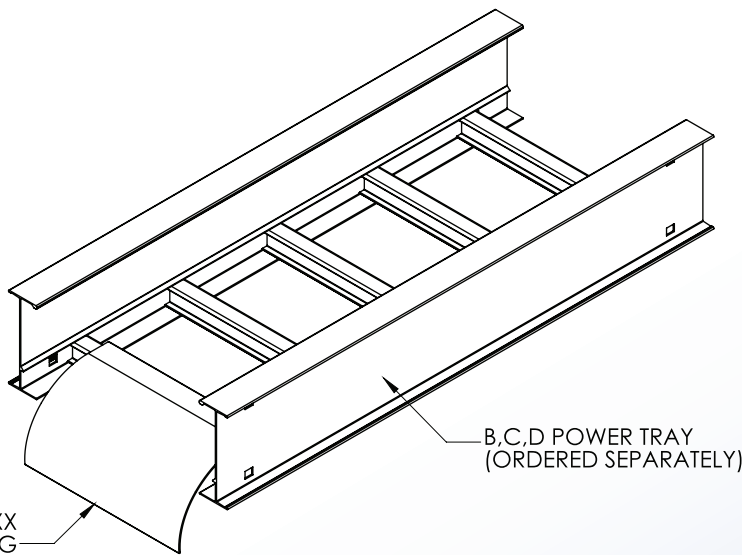

CLASSIFIED
UL
US

A0-2051-XX
DROP OUT FITTING