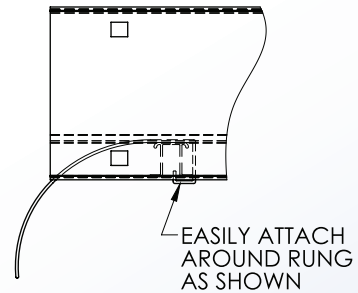

Cable Tray / Ladder Tray A0-2051-XX

PowerTray™ Accessories

Manufactured by MonoSystems, Inc.

ALUMINUM DROP OUT FOR FOR B, C, & D SIZE ALUMINUM POWER TRAY

Notes:

- 1.) Drop out fitting material: 0.080" thick 6063 aluminum.
- 2.) Install over rung, fasteners (by others).
- 3.) Views for reference - do not scale.

ORDERING DATA EXAMPLE:

A0-2051-XX

TRAY WIDTH

- 6 = FOR 6" WIDE
- 9 = FOR 9" WIDE
- 12 = FOR 12" WIDE
- 18 = FOR 18" WIDE
- 24 = FOR 24" WIDE
- 30 = FOR 30" WIDE
- 36 = FOR 36" WIDE
- 42 = FOR 42" WIDE
- 48 = FOR 48" WIDE

CLASSIFIED
UL
US

A0-2051-XX
DROP OUT FITTING

4 International Drive
Rye Brook, NY 10573
Toll Free: 1 888.764.7681
Phone: 914.934.2075
Fax: 914.934.2190
MonoSystems.com