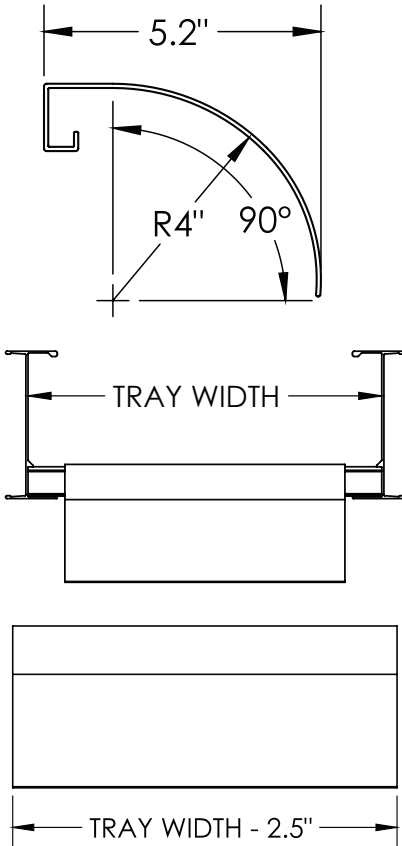

Cable Tray / Ladder Tray A0-2051-XX

PowerTray™ Accessories

Manufactured by MonoSystems, Inc.

ALUMINUM DROP OUT FOR FOR B, C, & D SIZE ALUMINUM POWER TRAY

Notes:

- 1.) Drop out fitting material: 0.080" thick 6063 aluminum.
- 2.) Install over rung, fasteners (by others).
- 3.) Views for reference - do not scale.

ORDERING DATA EXAMPLE:

A0-2051-XX

TRAY WIDTH

- 6 = FOR 6" WIDE
- 9 = FOR 9" WIDE
- 12 = FOR 12" WIDE
- 18 = FOR 18" WIDE
- 24 = FOR 24" WIDE
- 30 = FOR 30" WIDE
- 36 = FOR 36" WIDE
- 42 = FOR 42" WIDE
- 48 = FOR 48" WIDE