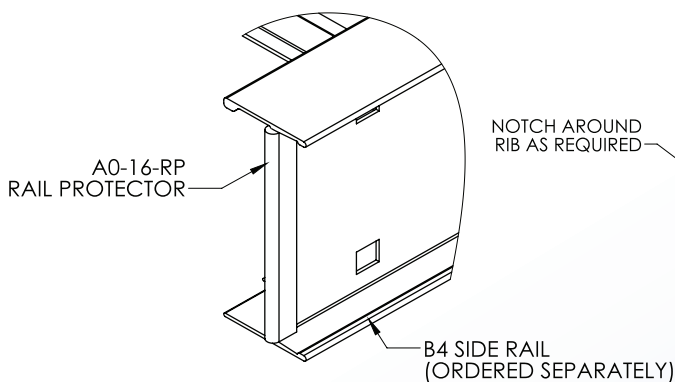

Cable Tray / Ladder Tray

A0-16-RP

PowerTray™ Accessories
 Manufactured in the USA by MonoSystems, Inc.

RAIL EDGE TRIM & PROTECTOR STRIP

Notes

- 1.) Supplied in 50ft rolls.
- 2.) Material: Neoprene rubber, Temp Rating: -40 F to 158 F
- 3.) To install, simply push onto edges of side rail. Edge trim contains a hot melt adhesive within trim.
- 4.) Views for reference - do not scale.

ORDERING DATA EXAMPLE:

A0-16-RP

STYLE THICKNESS

1/16" EDGE
THICKNESS

RAIL PROTECTOR

4 International Drive
 Rye Brook, NY 10573
 Toll Free: 1 888.764.7681
 Phone: 914.934.2075
 Fax: 914.934.2190
 MonoSystems.com