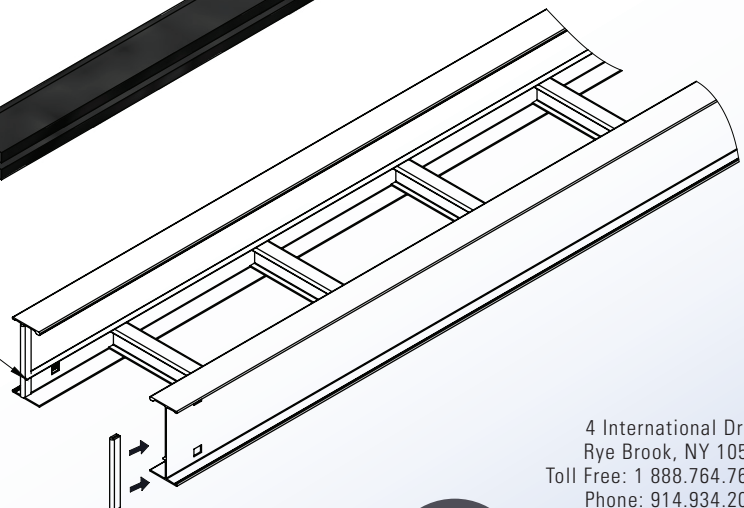

Cable Tray / Ladder Tray

A0-16-RP

PowerTray™ Accessories
 Manufactured in the USA by MonoSystems, Inc.

RAIL EDGE TRIM & PROTECTOR STRIP

Notes

- 1.) Supplied in 50ft rolls.
- 2.) Material: Neoprene rubber, Temp Rating: -40 F to 158 F
- 3.) To install, simply push onto edges of side rail. Edge trim contains a hot melt adhesive within trim.
- 4.) Views for reference - do not scale.

ORDERING DATA EXAMPLE:

A0-16-RP

STYLE THICKNESS

1/16" EDGE
THICKNESS

RAIL PROTECTOR

4 International Drive
 Rye Brook, NY 10573
 Toll Free: 1 888.764.7681
 Phone: 914.934.2075
 Fax: 914.934.2190
 MonoSystems.com