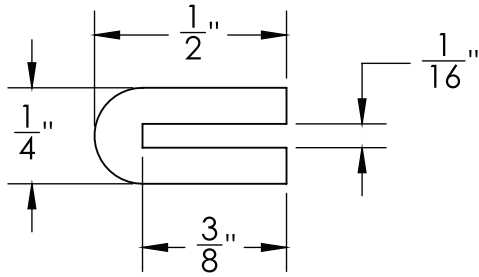

Cable Tray / Ladder Tray

A0-16-RP

PowerTray™ Accessories
 Manufactured in the USA by MonoSystems, Inc.

RAIL EDGE TRIM & PROTECTOR STRIP

Notes

- 1.) Supplied in 50ft rolls.
- 2.) Material: Neoprene rubber, Temp Rating: -40 F to 158 F
- 3.) To install, simply push onto edges of side rail. Edge trim contains a hot melt adhesive within trim.
- 4.) Views for reference - do not scale.

ORDERING DATA EXAMPLE:

A0-16-RP

STYLE THICKNESS

1/16" EDGE
THICKNESS

RAIL PROTECTOR

4 International Drive
 Rye Brook, NY 10573
 Toll Free: 1 888.764.7681
 Phone: 914.934.2075
 Fax: 914.934.2190
 MonoSystems.com