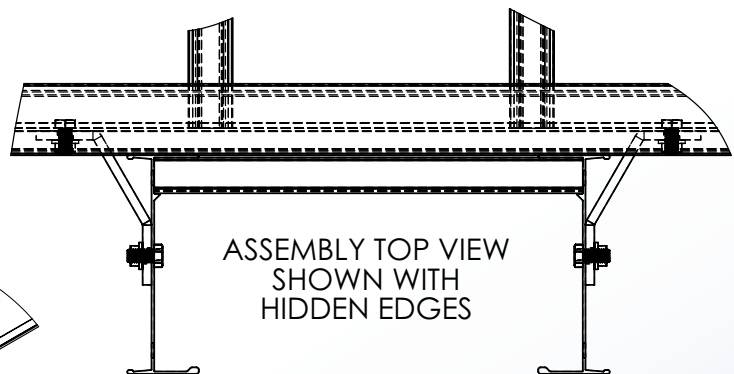

Cable Tray / Ladder Tray A0-1240

PowerTray™ Accessories
Manufactured in the USA by MonoSystems, Inc.

CROSS CONNECTOR BRACKETS FOR B, C, D, E SERIES ALUMINUM SIDE RAIL

Notes

- 1.) Ordered as pairs. Includes 3/8" mounting hardware.
- 2.) Bracket material: 1/4" aluminum.
- 3.) Field installer to position brackets, drill and install 3/8" hardware to mount in place.
- 4.) Views for reference - do not scale.