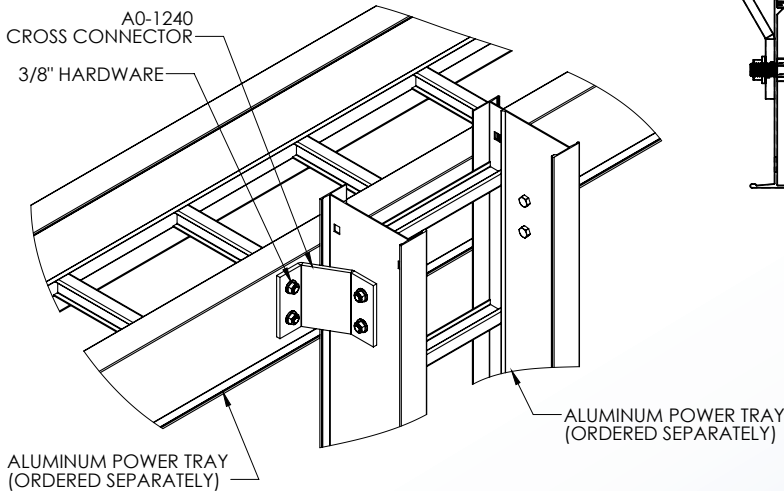

Cable Tray / Ladder Tray A0-1240

PowerTray™ Accessories
Manufactured in the USA by MonoSystems, Inc.

CROSS CONNECTOR BRACKETS FOR B, C, D, E SERIES ALUMINUM SIDE RAIL

Notes

- 1.) Ordered as pairs. Includes 3/8" mounting hardware.
- 2.) Bracket material: 1/4" aluminum.
- 3.) Field installer to position brackets, drill and install 3/8" hardware to mount in place.
- 4.) Views for reference - do not scale.