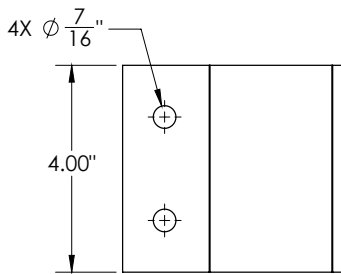

Cable Tray / Ladder Tray A0-1240

PowerTray™ Accessories
Manufactured in the USA by MonoSystems, Inc.

CROSS CONNECTOR BRACKETS FOR B, C, D, E SERIES ALUMINUM SIDE RAIL

Notes

- 1.) Ordered as pairs. Includes 3/8" mounting hardware.
- 2.) Bracket material: 1/4" aluminum.
- 3.) Field installer to position brackets, drill and install 3/8" hardware to mount in place.
- 4.) Views for reference - do not scale.