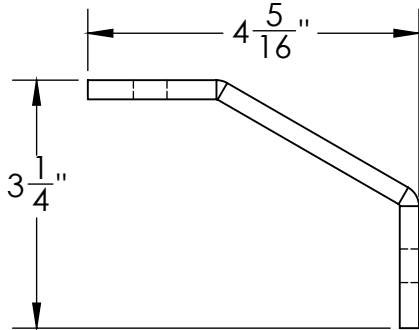

Cable Tray / Ladder Tray A0-1240

PowerTray™ Accessories
Manufactured in the USA by MonoSystems, Inc.

CROSS CONNECTOR BRACKETS FOR B, C, D, E SERIES ALUMINUM SIDE RAIL

Notes

- 1.) Ordered as pairs. Includes 3/8" mounting hardware.
- 2.) Bracket material: 1/4" aluminum.
- 3.) Field installer to position brackets, drill and install 3/8" hardware to mount in place.
- 4.) Views for reference - do not scale.