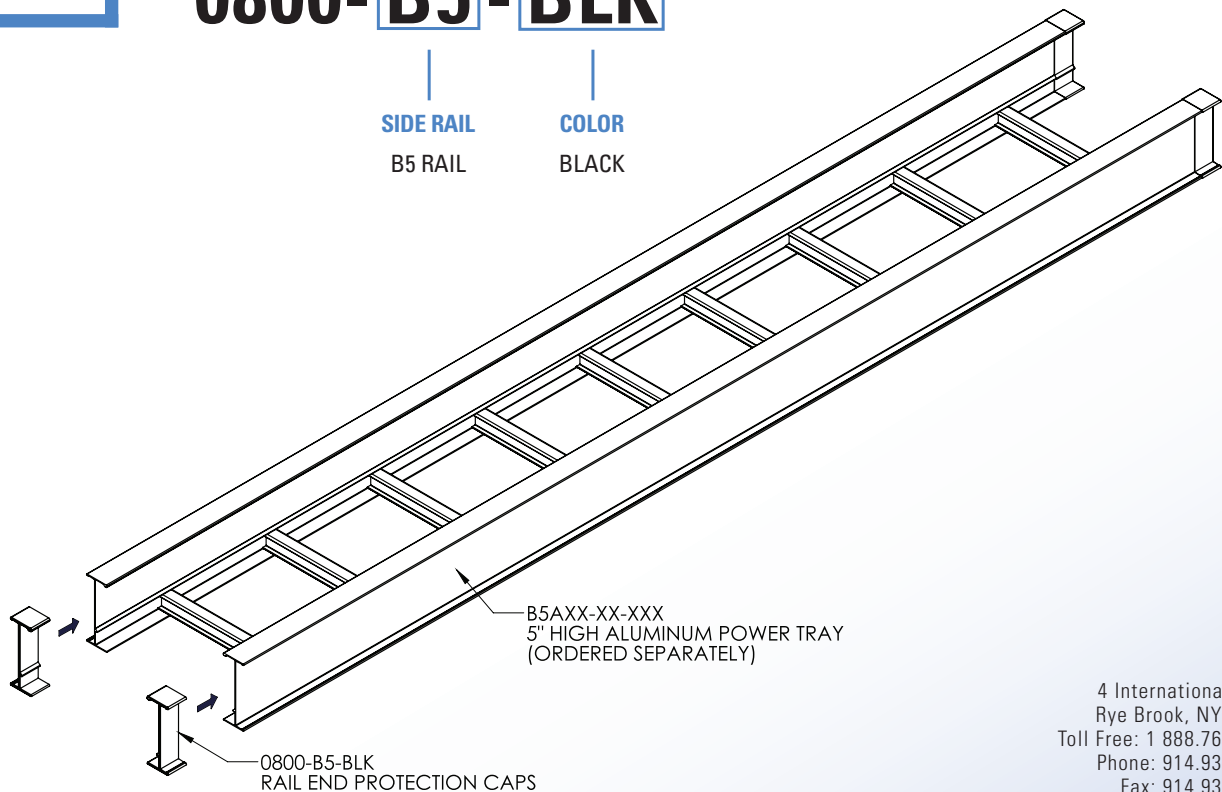

ORDERING DATA EXAMPLE:

0800-**B5**-**BLK**

SIDE RAIL
B5 RAIL

COLOR
BLACK