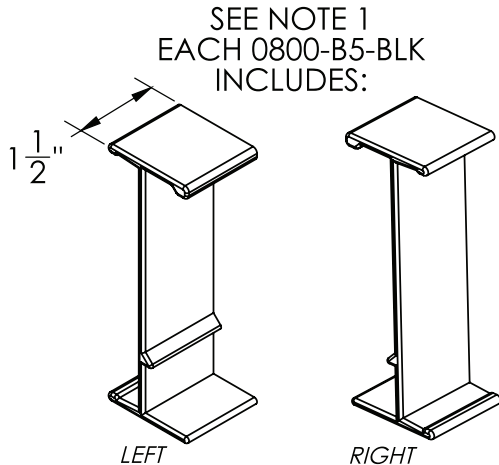

# Cable Tray / Aluminum 0800-B5-BLK

#### Notes:

- 1.) Sold in sets (1-left, 1-right).
- 2.) Use as a protective covering for rail ends of specified power tray.
- 3.) Material: black PVC. Meets UL94 flame resistance requirement.
- 4.) Views for reference - do not scale.