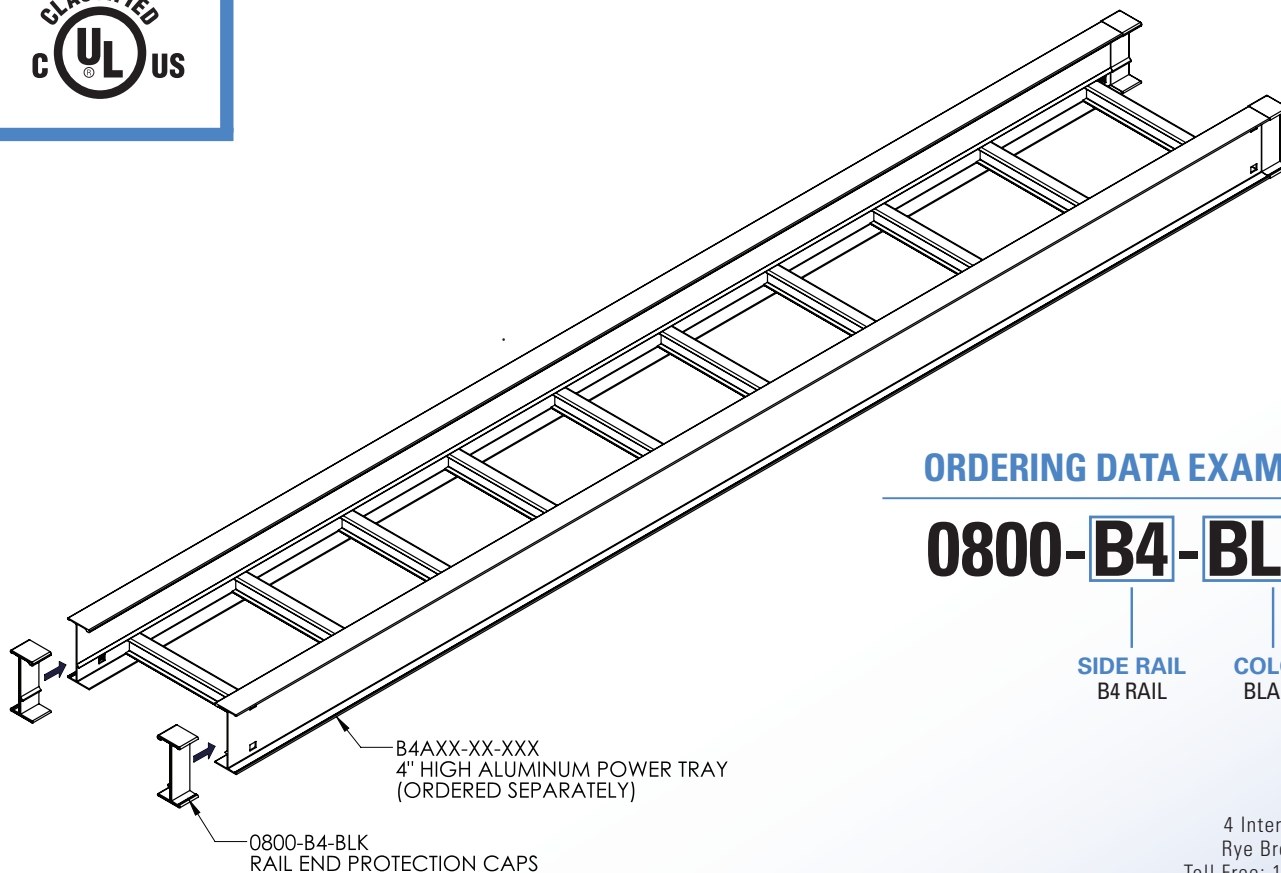

Cable Tray / Ladder Tray 0800-B4-BLK

PowerTray™ Accessories

Manufactured in the USA by MonoSystems, Inc.

RAIL END PROTECTION CAPS

Notes

- 1.) Sold in sets (1-left, 1-right).
- 2.) Use as a protective covering for rail ends of specified power tray.
- 3.) Material: black PVC. Meets UL94 flame resistance requirement.
- 4.) Views for reference - do not scale.

ORDERING DATA EXAMPLE:

0800-B4-BLK

SIDE RAIL
B4 RAIL

COLOR
BLACK

4 International Drive
Rye Brook, NY 10573
Toll Free: 1 888.764.7681
Phone: 914.934.2075
Fax: 914.934.2190
MonoSystems.com

MonoSystems™
wire management. managed.®