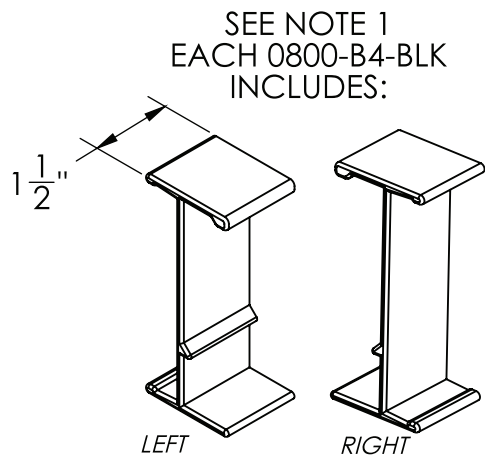

Cable Tray / Ladder Tray 0800-B4-BLK

PowerTray™ Accessories

Manufactured in the USA by MonoSystems, Inc.

RAIL END PROTECTION CAPS

Notes

- 1.) Sold in sets (1-left, 1-right).
- 2.) Use as a protective covering for rail ends of specified power tray.
- 3.) Material: black PVC. Meets UL94 flame resistance requirement.
- 4.) Views for reference - do not scale.

ORDERING DATA EXAMPLE:

0800-B4-BLK

SIDE RAIL
B4 RAIL

COLOR
BLACK

4 International Drive
Rye Brook, NY 10573
Toll Free: 1 888.764.7681
Phone: 914.934.2075
Fax: 914.934.2190
MonoSystems.com

MonoSystems™
wire management. managed.®