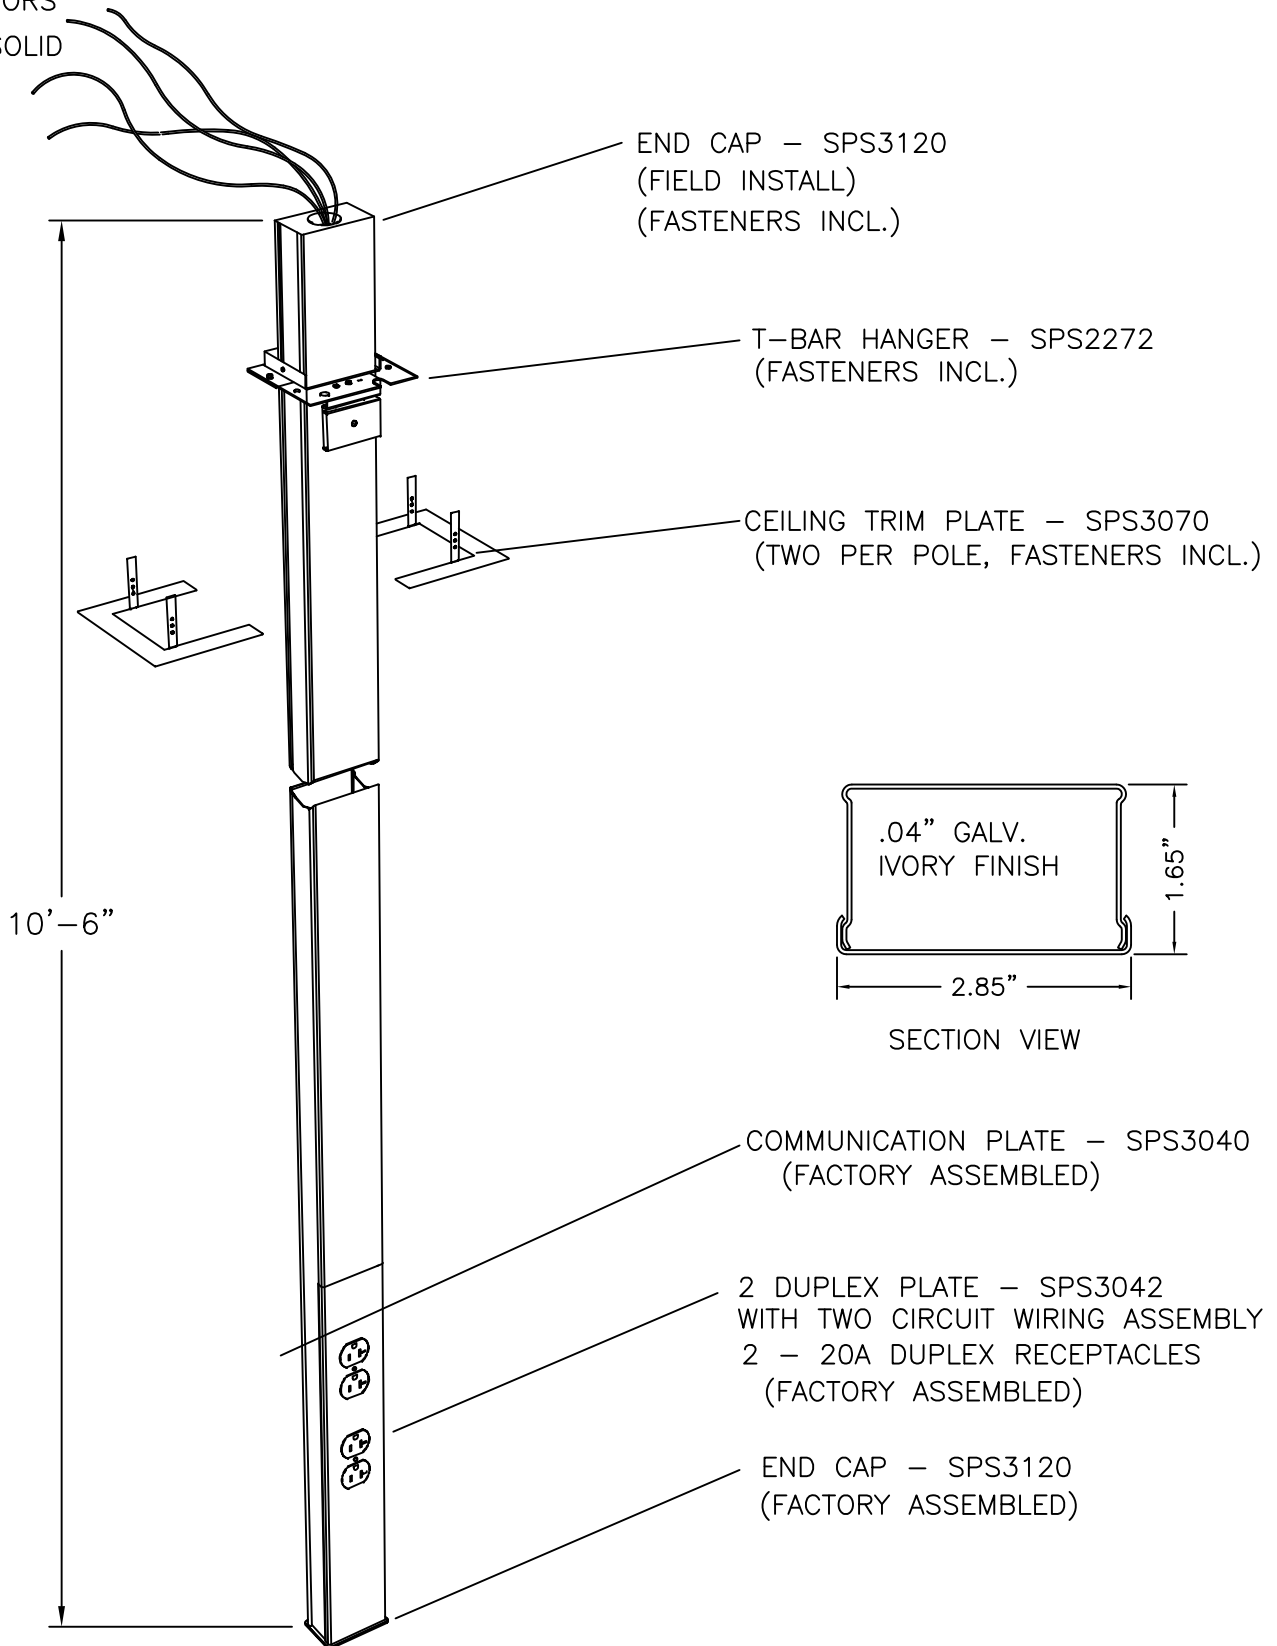

# SPS31 SERIES ASSEMBLED POWER POLE

CAT. NO. SPS3101-2 SHOWN

10'-6" ASSEMBLED TWO CIRCUIT POWER POLE

3-#12AWG SOLID  
CU CONDUCTORS  
1-#12AWG SOLID  
CU GROUND

SnaPole™

**MONO-SYSTEMS, INC.**  
UNIQUE CABLE DISTRIBUTION SOLUTIONS  
4 INTERNATIONAL DRIVE  
RYE BROOK, NEW YORK 10573  
PHONE: (914)-934-2075  
FAX: (914)-934-2190