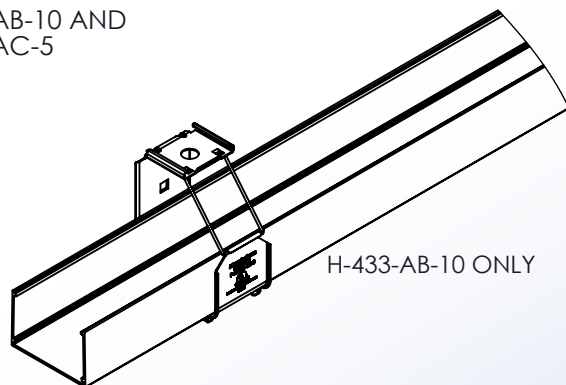

Cable Tray / J-Tray™

H-433-AB-10 / H-433-AC-5

J-Tray™

Manufactured by MonoSystems, Inc.

J-TRAY STRAIGHT SECTION

Notes:

- 1.) H-433-AB-10 is the 10' base and H-433-AC-5 is the 5' cover (sold separately)
- 2.) J-Tray sits inside of H-433-S (sold separately)
- 3.) Can be tiered to create multiple levels
- 4.) View installation instructions for full installation details
- 5.) Material: mill finished aluminum
- 6.) Available painted per customer's color choice
- 7.) Views for reference - do not scale.

Notes:

- 1.) H-433-AB-HE90 is the base and H-433-AC-HE90 is the cover (sold separately)
- 2.) J-Tray sits inside of H-433-S (sold separately)
- 3.) Can be tiered to create multiple levels
- 4.) View installation instructions for full installation details
- 5.) Material: mill finished aluminum
- 6.) Available painted per customer's color choice
- 7.) Comes with 2 coupling plates and hardware
- 8.) Views for reference - do not scale.

Notes:

- 1.) Attach dropout to raceway using provided hardware as shown.
- 2.) Slides into channel at the bottom of the J-Tray.
- 3.) Includes (4) #8-32 x 3/16 pan head screws, screws provide no sharp edges when pulling wires through the tray.
- 4.) Views for reference - do not scale.