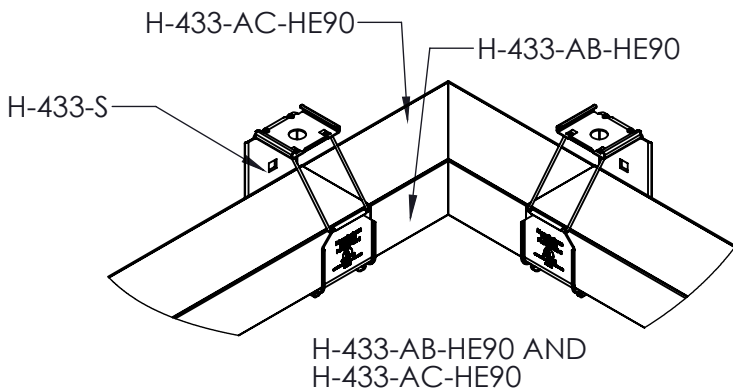

Cable Tray / J-Tray™

H-433-AB-HE90 / H-433-AC-HE90

J-Tray™ Fittings

Manufactured by MonoSystems, Inc.

Notes:

- 1.) H-433-AB-HE90 is the base and H-433-AC-HE90 is the cover (sold separately)
- 2.) J-Tray sits inside of H-433-S (sold separately)
- 3.) Can be tiered to create multiple levels
- 4.) View installation instructions for full installation details
- 5.) Material: mill finished aluminum
- 6.) Available painted per customer's color choice
- 7.) Comes with 2 coupling plates and hardware
- 8.) Views for reference - do not scale.

4 International Drive
Rye Brook, NY 10573
Toll Free: 1 888.764.7681
Phone: 914.934.2075
Fax: 914.934.2190
MonoSystems.com