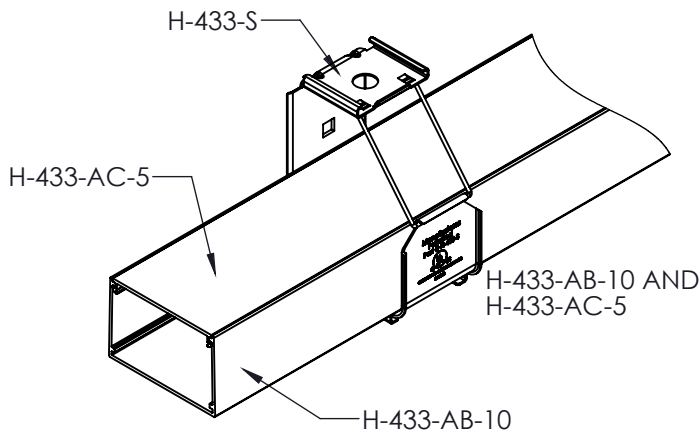

Cable Tray / J-Tray™

H-433-AB-10 / H-433-AC-5

J-Tray™

Manufactured by MonoSystems, Inc.

J-TRAY STRAIGHT SECTION

Notes:

- 1.) H-433-AB-10 is the 10' base and H-433-AC-5 is the 5' cover (sold separately)
- 2.) J-Tray sits inside of H-433-S (sold separately)
- 3.) Can be tiered to create multiple levels
- 4.) View installation instructions for full installation details
- 5.) Material: mill finished aluminum
- 6.) Available painted per customer's color choice
- 7.) Views for reference - do not scale.

Notes:

- 1.) H-433-AB-HE90 is the base and H-433-AC-HE90 is the cover (sold separately)
- 2.) J-Tray sits inside of H-433-S (sold separately)
- 3.) Can be tiered to create multiple levels
- 4.) View installation instructions for full installation details
- 5.) Material: mill finished aluminum
- 6.) Available painted per customer's color choice
- 7.) Comes with 2 coupling plates and hardware
- 8.) Views for reference - do not scale.

Notes:

- 1.) Attach dropout to raceway using provided hardware as shown.
- 2.) Slides into channel at the bottom of the J-Tray.
- 3.) Includes (4) #8-32 x 3/16 pan head screws, screws provide no sharp edges when pulling wires through the tray.
- 4.) Views for reference - do not scale.