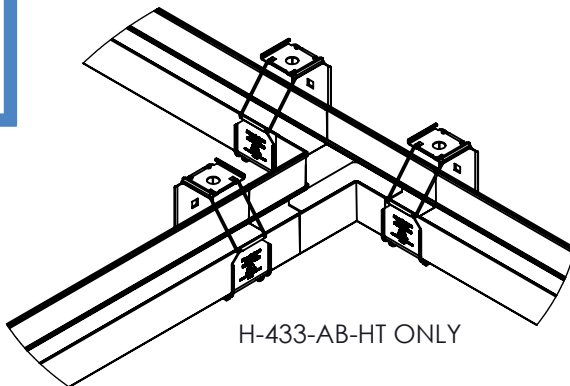

Notes:

- 1.) Attach dropout to raceway using provided hardware as shown.
- 2.) Slides into channel at the bottom of the J-Tray.
- 3.) Includes (4) #8-32 x 3/16 pan head screws, screws provide no sharp edges when pulling wires through the tray.
- 4.) Views for reference - do not scale.

H-433-AB (SOLD SEPARATELY)

4 International Drive
Rye Brook, NY 10573
Toll Free: 1 888.764.7681
Phone: 914.934.2075
Fax: 914.934.2190
MonoSystems.com

Cable Tray / J-Tray™ H-433-AB-HT / H-433-AC-HT

J-Tray™ Fittings

Manufactured by MonoSystems, Inc.

Notes:

- 1.) H-433-AB-HT is the base and H-433-AC-HT is the cover (sold separately)
- 2.) J-Tray sits inside of H-433-S (sold separately)
- 3.) Can be tiered to create multiple levels
- 4.) View installation instructions for full installation details
- 5.) Material: mill finished aluminum
- 6.) Available painted per customer's color choice
- 7.) Comes with 3 coupling plates and hardware
- 8.) Views for reference - do not scale.