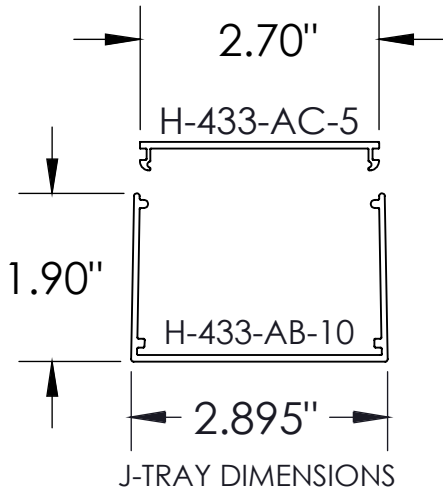

Cable Tray / J-Tray™ H-433-AB-HT / H-433-AC-HT

J-Tray™ Fittings

Manufactured by MonoSystems, Inc.