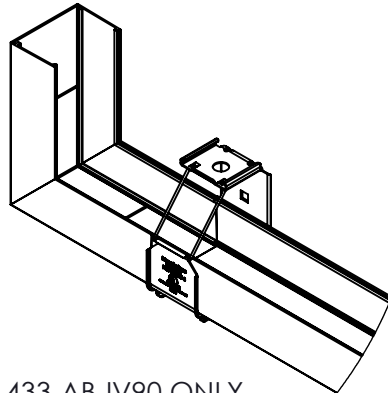

Manufactured by MonoSystems, Inc.

Notes:

- 1.) H-433-AB-HT is the base and H-433-AC-HT is the cover (sold separately)
- 2.) J-Tray sits inside of H-433-S (sold separately)
- 3.) Can be tiered to create multiple levels
- 4.) View installation instructions for full installation details
- 5.) Material: mill finished aluminum
- 6.) Available painted per customer's color choice
- 7.) Comes with 3 coupling plates and hardware
- 8.) Views for reference - do not scale.

4 International Drive
Rye Brook, NY 10573
Toll Free: 1 888.764.7681
Phone: 914.934.2075
Fax: 914.934.2190
MonoSystems.com

Cable Tray / J-Tray™

H-433-AB-IV90 / H-433-AC-IV90

J-Tray™ Fittings

Manufactured by MonoSystems, Inc.

Notes:

- 1.) H-433-AB-IV90 is the base and H-433-AC-IV90 is the cover (sold separately)
- 2.) J-Tray sits inside of H-433-S (sold separately)
- 3.) Can be tiered to create multiple levels
- 4.) View installation instructions for full installation details
- 5.) Material: mill finished aluminum
- 6.) Available painted per customer's color choice
- 7.) Comes with 2 coupling plates and hardware
- 8.) Views for reference - do not scale.