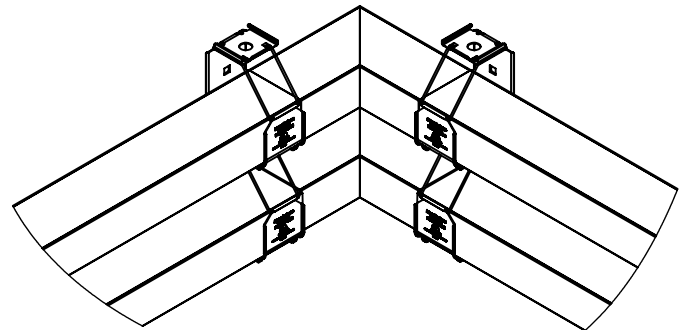

Cable Tray / J-Tray™

H-433-AB-10 / H-433-AC-5

J-Tray™

Manufactured by MonoSystems, Inc.

J-TRAY STRAIGHT SECTION

Notes:

- 1.) H-433-AB-10 is the 10' base and H-433-AC-5 is the 5' cover (sold separately)
- 2.) J-Tray sits inside of H-433-S (sold separately)
- 3.) Can be tiered to create multiple levels
- 4.) View installation instructions for full installation details
- 5.) Material: mill finished aluminum
- 6.) Available painted per customer's color choice
- 7.) Views for reference - do not scale.

Notes:

- 1.) H-433-AB-HE90 is the base and H-433-AC-HE90 is the cover (sold separately)
- 2.) J-Tray sits inside of H-433-S (sold separately)
- 3.) Can be tiered to create multiple levels
- 4.) View installation instructions for full installation details
- 5.) Material: mill finished aluminum
- 6.) Available painted per customer's color choice
- 7.) Comes with 2 coupling plates and hardware
- 8.) Views for reference - do not scale.