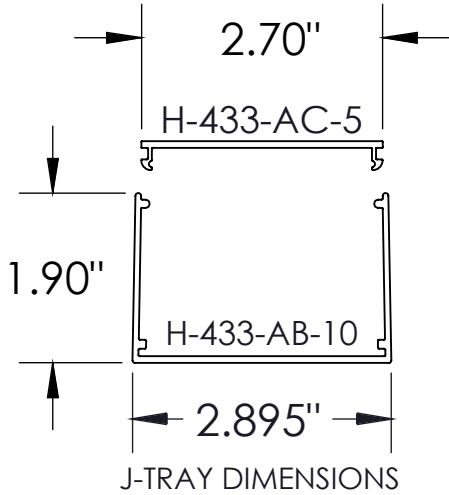

4 International Drive
Rye Brook, NY 10573
Toll Free: 1 888.764.7681
Phone: 914.934.2075
Fax: 914.934.2190
MonoSystems.com

Cable Tray / J-Tray™

H-433-AB-IV90 / H-433-AC-IV90

J-Tray™ Fittings

Manufactured by MonoSystems, Inc.

Notes:

- 1.) H-433-AB-IV90 is the base and H-433-AC-IV90 is the cover (sold separately)
- 2.) J-Tray sits inside of H-433-S (sold separately)
- 3.) Can be tiered to create multiple levels
- 4.) View installation instructions for full installation details
- 5.) Material: mill finished aluminum
- 6.) Available painted per customer's color choice
- 7.) Comes with 2 coupling plates and hardware
- 8.) Views for reference - do not scale.