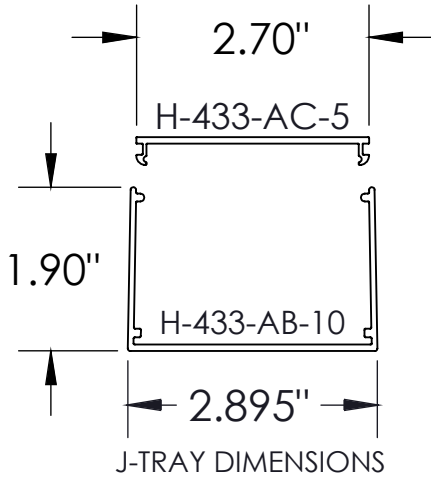

Cable Tray / J-Tray™

H-433-AB-10 / H-433-AC-5

J-Tray™

Manufactured by MonoSystems, Inc.

J-TRAY STRAIGHT SECTION

Notes:

- 1.) H-433-AB-10 is the 10' base and H-433-AC-5 is the 5' cover (sold separately)
- 2.) J-Tray sits inside of H-433-S (sold separately)
- 3.) Can be tiered to create multiple levels
- 4.) View installation instructions for full installation details
- 5.) Material: mill finished aluminum
- 6.) Available painted per customer's color choice
- 7.) Views for reference - do not scale.

Notes:

- 1.) H-433-AB-HE90 is the base and H-433-AC-HE90 is the cover (sold separately)
- 2.) J-Tray sits inside of H-433-S (sold separately)
- 3.) Can be tiered to create multiple levels
- 4.) View installation instructions for full installation details
- 5.) Material: mill finished aluminum
- 6.) Available painted per customer's color choice
- 7.) Comes with 2 coupling plates and hardware
- 8.) Views for reference - do not scale.