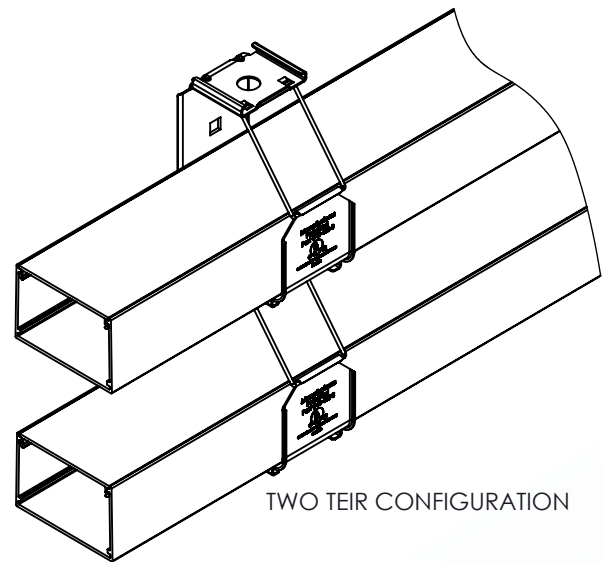

Cable Tray / J-Tray™

H-433-AB-10 / H-433-AC-5

J-Tray™

Manufactured by MonoSystems, Inc.

J-TRAY STRAIGHT SECTION

Notes:

- 1.) H-433-AB-10 is the 10' base and H-433-AC-5 is the 5' cover (sold separately)
- 2.) J-Tray sits inside of H-433-S (sold separately)
- 3.) Can be tiered to create multiple levels
- 4.) View installation instructions for full installation details
- 5.) Material: mill finished aluminum
- 6.) Available painted per customer's color choice
- 7.) Views for reference - do not scale.

Notes:

- 1.) H-433-AB-HE90 is the base and H-433-AC-HE90 is the cover (sold separately)
- 2.) J-Tray sits inside of H-433-S (sold separately)
- 3.) Can be tiered to create multiple levels
- 4.) View installation instructions for full installation details
- 5.) Material: mill finished aluminum
- 6.) Available painted per customer's color choice
- 7.) Comes with 2 coupling plates and hardware
- 8.) Views for reference - do not scale.

Notes:

- 1.) Attach dropout to raceway using provided hardware as shown.
- 2.) Slides into channel at the bottom of the J-Tray.
- 3.) Includes (4) #8-32 x 3/16 pan head screws, screws provide no sharp edges when pulling wires through the tray.
- 4.) Views for reference - do not scale.