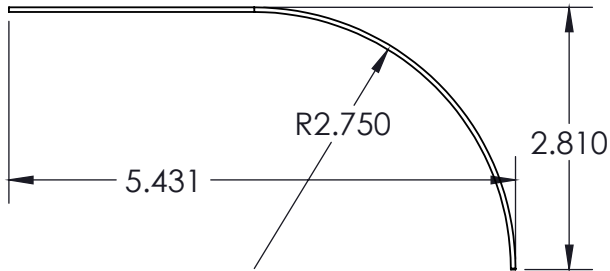

Cable Tray / J-Tray™ H-433-AB-D0

J-Tray™ Fittings

Manufactured by MonoSystems, Inc.

Notes:

- 1.) Attach dropout to raceway using provided hardware as shown.
- 2.) Slides into channel at the bottom of the J-Tray.
- 3.) Includes (4) #8-32 x 3/16 pan head screws, screws provide no sharp edges when pulling wires through the tray.
- 4.) Views for reference - do not scale.