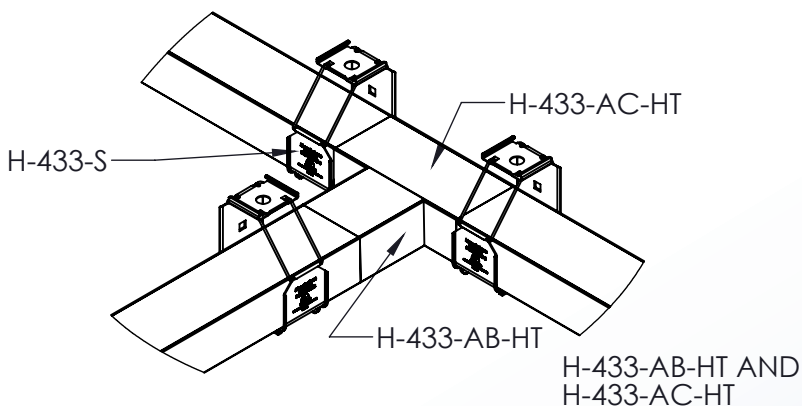

Notes:

- 1.) Attach dropout to raceway using provided hardware as shown.
- 2.) Slides into channel at the bottom of the J-Tray.
- 3.) Includes (4) #8-32 x 3/16 pan head screws, screws provide no sharp edges when pulling wires through the tray.
- 4.) Views for reference - do not scale.

Manufactured by MonoSystems, Inc.

Notes:

- 1.) H-433-AB-HT is the base and H-433-AC-HT is the cover (sold separately)
- 2.) J-Tray sits inside of H-433-S (sold separately)
- 3.) Can be tiered to create multiple levels
- 4.) View installation instructions for full installation details
- 5.) Material: mill finished aluminum
- 6.) Available painted per customer's color choice
- 7.) Comes with 3 coupling plates and hardware
- 8.) Views for reference - do not scale.