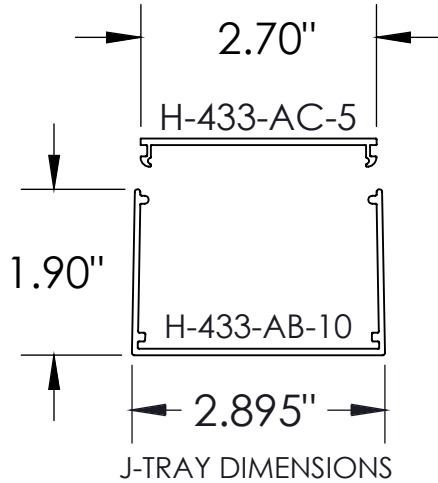

Cable Tray / J-Tray™

H-433-AB-10 / H-433-AC-5

J-Tray™

Manufactured by MonoSystems, Inc.

J-TRAY STRAIGHT SECTION

Notes:

- 1.) H-433-AB-10 is the 10' base and H-433-AC-5 is the 5' cover (sold separately)
- 2.) J-Tray sits inside of H-433-S (sold separately)
- 3.) Can be tiered to create multiple levels
- 4.) View installation instructions for full installation details
- 5.) Material: mill finished aluminum
- 6.) Available painted per customer's color choice
- 7.) Views for reference - do not scale.

Notes:

- 1.) H-433-AB-HE90 is the base and H-433-AC-HE90 is the cover (sold separately)
- 2.) J-Tray sits inside of H-433-S (sold separately)
- 3.) Can be tiered to create multiple levels
- 4.) View installation instructions for full installation details
- 5.) Material: mill finished aluminum
- 6.) Available painted per customer's color choice
- 7.) Comes with 2 coupling plates and hardware
- 8.) Views for reference - do not scale.