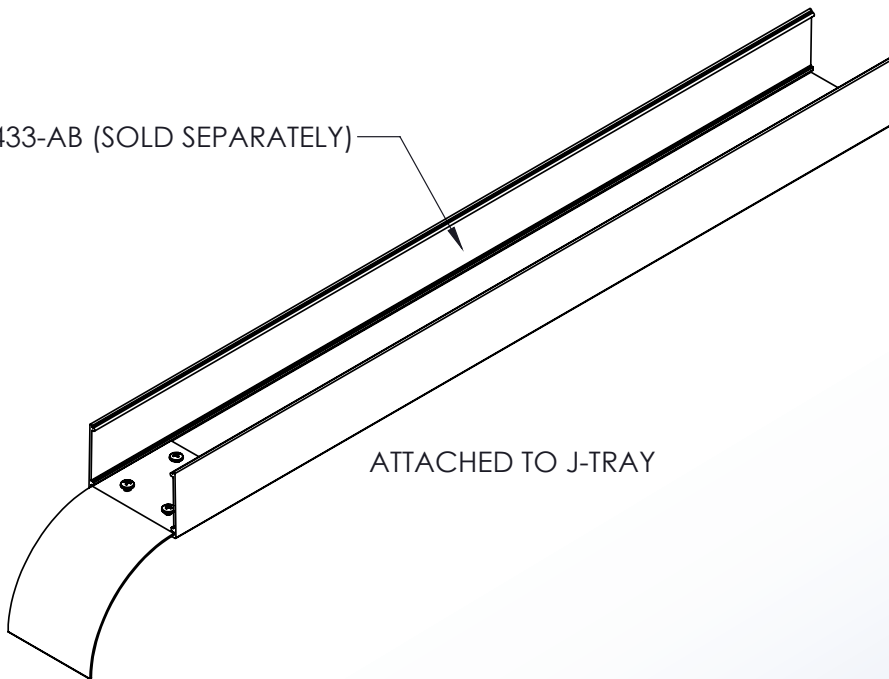

H-433-AB (SOLD SEPARATELY)