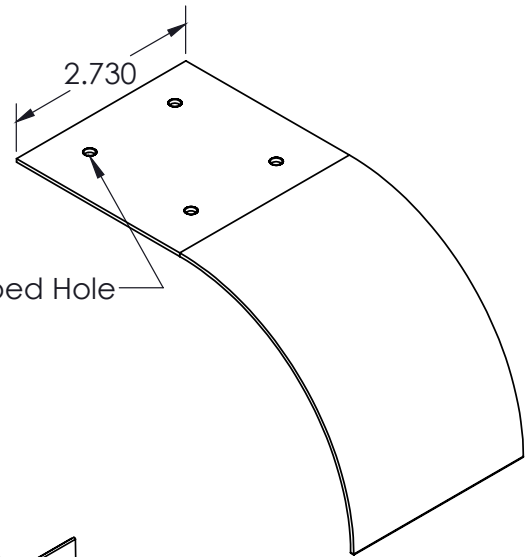

TWO TIER CONFIGURATION

4 International Drive
 Rye Brook, NY 10573
 Toll Free: 1 888.764.7681
 Phone: 914.934.2075
 Fax: 914.934.2190
 MonoSystems.com

Cable Tray / J-Tray™ H-433-AB-D0

J-Tray™ Fittings

Manufactured by MonoSystems, Inc.

Notes:

- 1.) Attach dropout to raceway using provided hardware as shown.
- 2.) Slides into channel at the bottom of the J-Tray.
- 3.) Includes (4) #8-32 x 3/16 pan head screws, screws provide no sharp edges when pulling wires through the tray.
- 4.) Views for reference - do not scale.