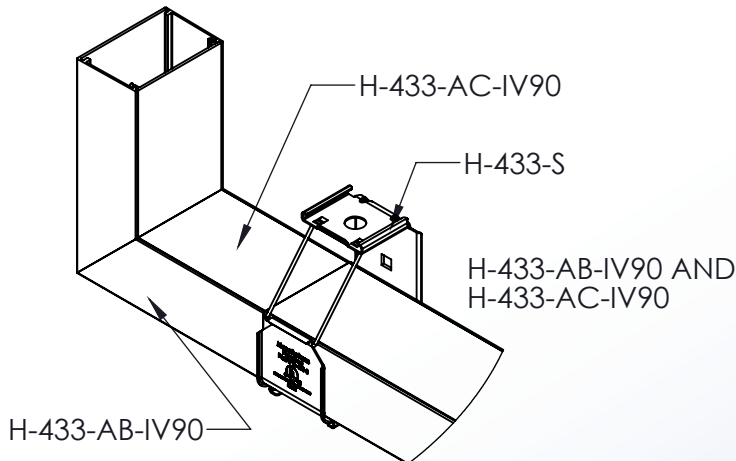

Cable Tray / J-Tray™

H-433-AB-IV90 / H-433-AC-IV90

J-Tray™ Fittings

Manufactured by MonoSystems, Inc.

Notes:

- 1.) H-433-AB-IV90 is the base and H-433-AC-IV90 is the cover (sold separately)
- 2.) J-Tray sits inside of H-433-S (sold separately)
- 3.) Can be tiered to create multiple levels
- 4.) View installation instructions for full installation details
- 5.) Material: mill finished aluminum
- 6.) Available painted per customer's color choice
- 7.) Comes with 2 coupling plates and hardware
- 8.) Views for reference - do not scale.

4 International Drive
Rye Brook, NY 10573
Toll Free: 1 888.764.7681
Phone: 914.934.2075
Fax: 914.934.2190
MonoSystems.com