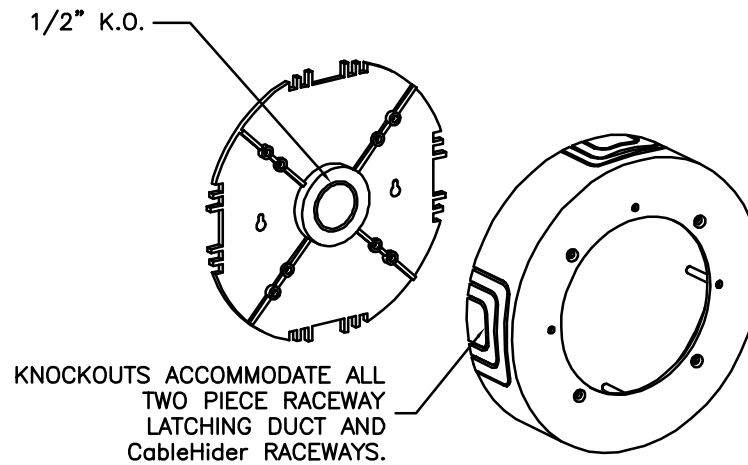

Two Piece Raceway, Latching Duct & CableHider

PVC RACEWAY ACCESSORIES

SPECIFY COLOR BY ADDING PART SUFFIX

A = ALMOND

W = WHITE

M.S.I. P/N: SWP2338A
FIXTURE BOX

5-1/2" DIA. X 1" DEEP
ASSEMBLY HARDWARE PROVIDED

MONO-SYSTEMS, INC.
UNIQUE CABLE DISTRIBUTION SOLUTIONS
4 INTERNATIONAL DRIVE
RYE BROOK, NEW YORK 10573
PHONE: (914)-934-2075
FAX: (914)-934-2190

EACH ORDERED SEPARATELY

FILENAME: SWP2338A

www.monosystems.com