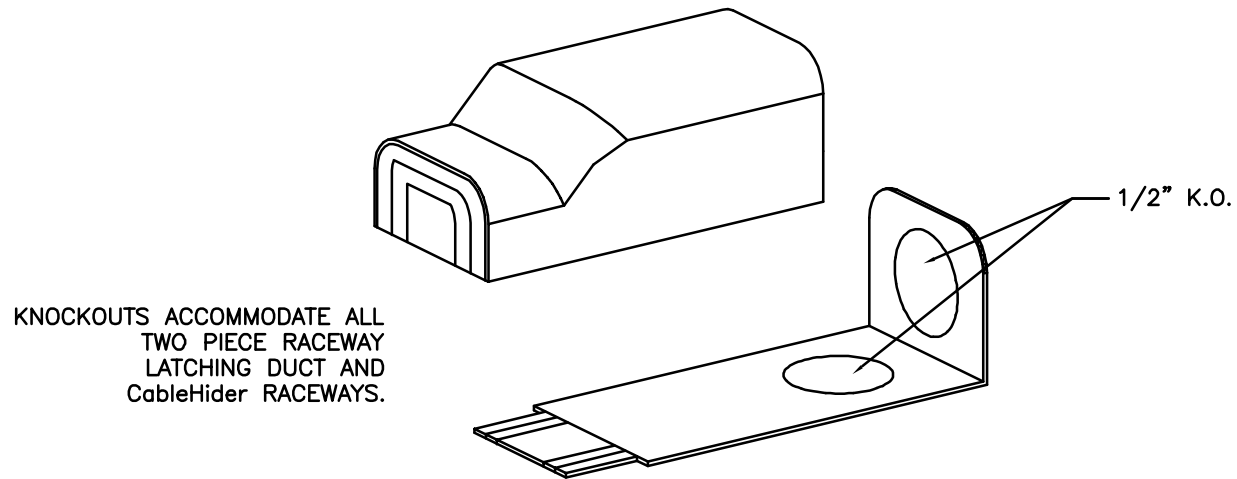

Two Piece Raceway, Latching Duct & CableHider

PVC RACEWAY ACCESSORIES

SPECIFY COLOR BY ADDING PART SUFFIX

A = ALMOND

W = WHITE

M.S.I. P/N: FCA-150
CONDUIT ADAPTOR

MONO-SYSTEMS, INC.
UNIQUE CABLE DISTRIBUTION SOLUTIONS
4 INTERNATIONAL DRIVE
RYE BROOK, NEW YORK 10573
PHONE: (914)-934-2075
FAX: (914)-934-2190

EACH ORDERED SEPARATELY

FILENAME: FCA

www.monosystems.com