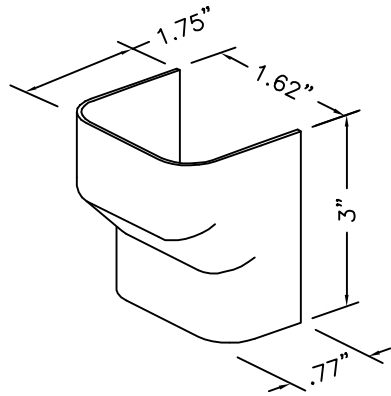

Two Piece Raceway, Latching Duct & CableHider

PVC RACEWAY ACCESSORIES

SPECIFY COLOR BY ADDING PART SUFFIX

A = ALMOND

W = WHITE

M.S.I. P/N: FCD-150