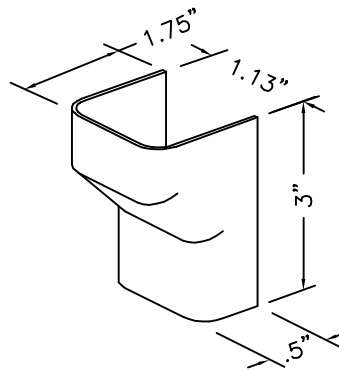

M.S.I. P/N: FCD-100