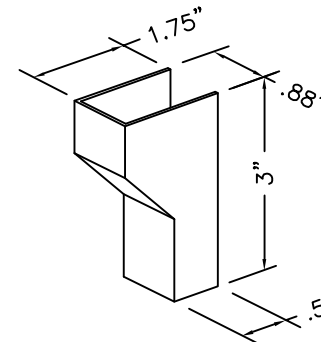

M.S.I. P/N: FCD-75

CEILING DROP

M.S.I. P/N: FCD-75

FOR USE WITH 1/2" DEEP X 3/4" WIDE RACEWAYS

M.S.I. P/N: FCD-100

FOR USE WITH 1/2" DEEP X 1" WIDE RACEWAYS

M.S.I. P/N: FCD-150

FOR USE WITH 3/4" DEEP X 1.5" WIDE RACEWAYS

EACH ORDERED SEPARATELY

FILENAME: FCD

www.monosystems.com

MONO-SYSTEMS, INC.
UNIQUE CABLE DISTRIBUTION SOLUTIONS
4 INTERNATIONAL DRIVE
RYE BROOK, NEW YORK 10573
PHONE: (914)-934-2075
FAX: (914)-934-2190