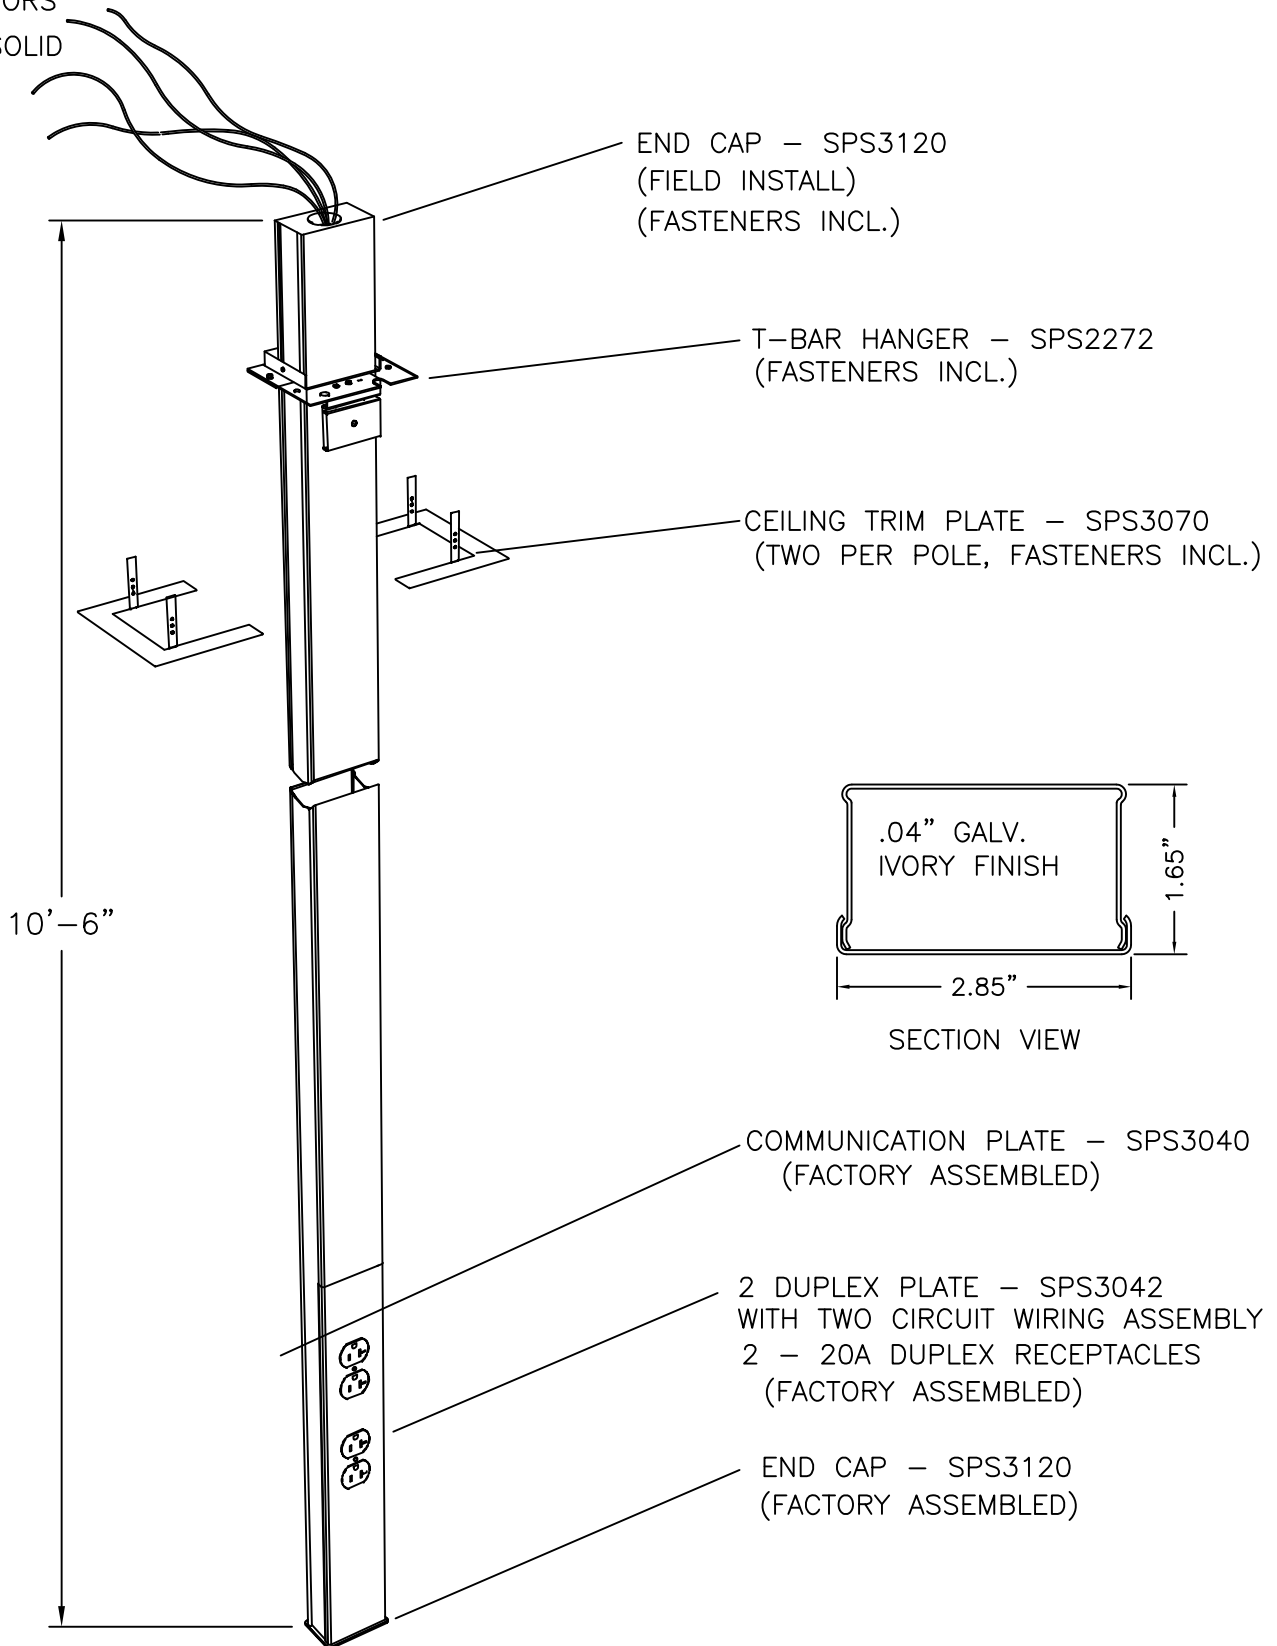

SPS31 SERIES ASSEMBLED POWER POLE

CAT. NO. SPS3101-2 SHOWN

10'-6" ASSEMBLED TWO CIRCUIT POWER POLE

3-#12AWG SOLID
CU CONDUCTORS
1-#12AWG SOLID
CU GROUND

SnaPole™

MONO-SYSTEMS, INC.
UNIQUE CABLE DISTRIBUTION SOLUTIONS
4 INTERNATIONAL DRIVE
RYE BROOK, NEW YORK 10573
PHONE: (914)-934-2075
FAX: (914)-934-2190