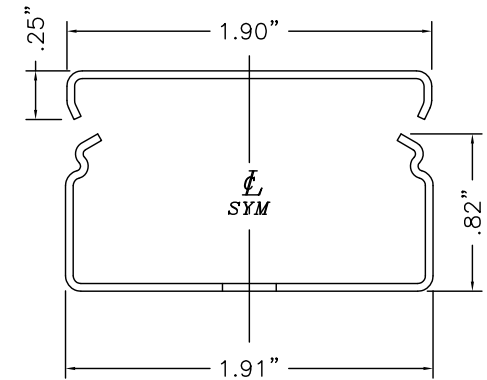

SnapMark™
SMS2400 Series

SMS2411FO FLAT ELBOW
2" RADIUS, UNDIVIDED.

SMS2400 SERIES
STEEL RACEWAY
SECTION VIEW
STANDARD IVORY FINISH
COVER & BASE ORDERED SEPARATELY
SCALE: NONE

FILENAME: SMS2411FO

www.monosystems.com

MONO-SYSTEMS, INC.
UNIQUE CABLE DISTRIBUTION SOLUTIONS
4 INTERNATIONAL DRIVE
RYE BROOK, NEW YORK 10573
PHONE: (914)-934-2075
FAX: (914)-934-2190