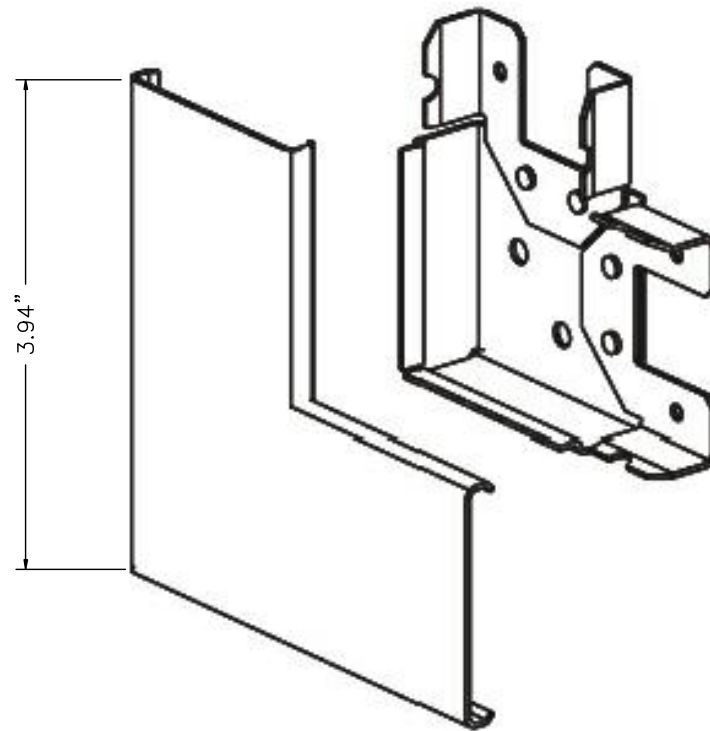

SnapMark™
SMS2400 Series

SMS2411M FLAT ELBOW
MITER STYLE FITTING

SMS2400 SERIES
STEEL RACEWAY
SECTION VIEW
STANDARD IVORY FINISH
COVER & BASE ORDERED SEPARATELY
SCALE: NONE

FILENAME: SMS2411M

www.monosystems.com

MONO-SYSTEMS, INC.
UNIQUE CABLE DISTRIBUTION SOLUTIONS
4 INTERNATIONAL DRIVE
RYE BROOK, NEW YORK 10573
PHONE: (914)–934–2075
FAX: (914)–934–2190