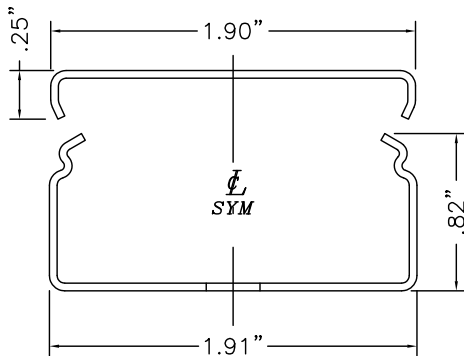

SMS2409 GROUNDING ADAPTER

USE AT LOCATIONS
WHERE ADDITIONAL
GROUND
CONNECTIONS ARE
REQUIRED.

SMS2400C Cover

SMS2409 GROUNDING
ADAPTER. SET SCREW AND
10-32 GREEN
GROUND SCREW PROVIDED.

SMS2400B Base

SMS2400 SERIES
STEEL RACEWAY
SECTION VIEW
STANDARD IVORY FINISH
COVER & BASE
ORDERED SEPARATELY
SCALE: NONE