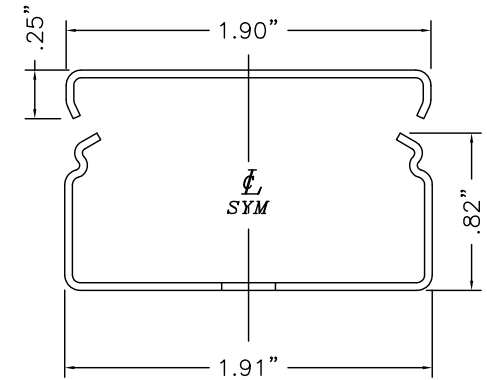

SnapMark™
SMS2400 Series

SMS2418M EXTERNAL ELBOW FITTING
MITER STYLE FITTING

SMS2400 SERIES
STEEL RACEWAY
SECTION VIEW
STANDARD IVORY FINISH
COVER & BASE ORDERED SEPARATELY
SCALE: NONE

MONO-SYSTEMS, INC.
UNIQUE CABLE DISTRIBUTION SOLUTIONS
4 INTERNATIONAL DRIVE
RYE BROOK, NEW YORK 10573
PHONE: (914)-934-2075
FAX: (914)-934-2190