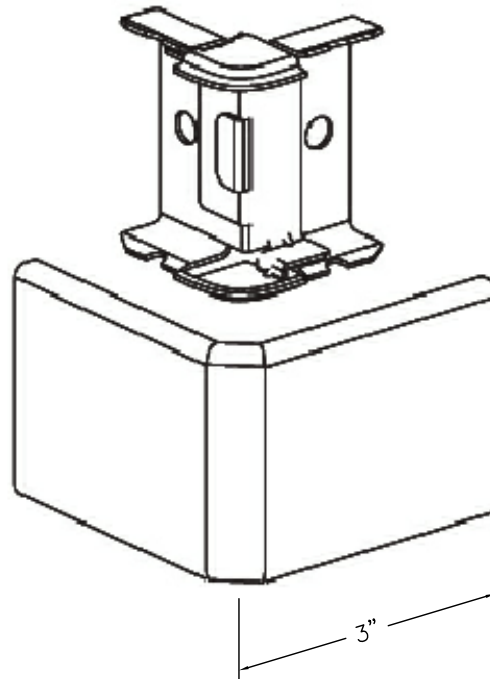

SnapMark™
SMS2400 Series

SMS2418M EXTERNAL ELBOW FITTING
MITER STYLE FITTING

SMS2400 SERIES
STEEL RACEWAY
SECTION VIEW
STANDARD IVORY FINISH
COVER & BASE ORDERED SEPARATELY
SCALE: NONE

MONO-SYSTEMS, INC.
UNIQUE CABLE DISTRIBUTION SOLUTIONS
4 INTERNATIONAL DRIVE
RYE BROOK, NEW YORK 10573
PHONE: (914)-934-2075
FAX: (914)-934-2190