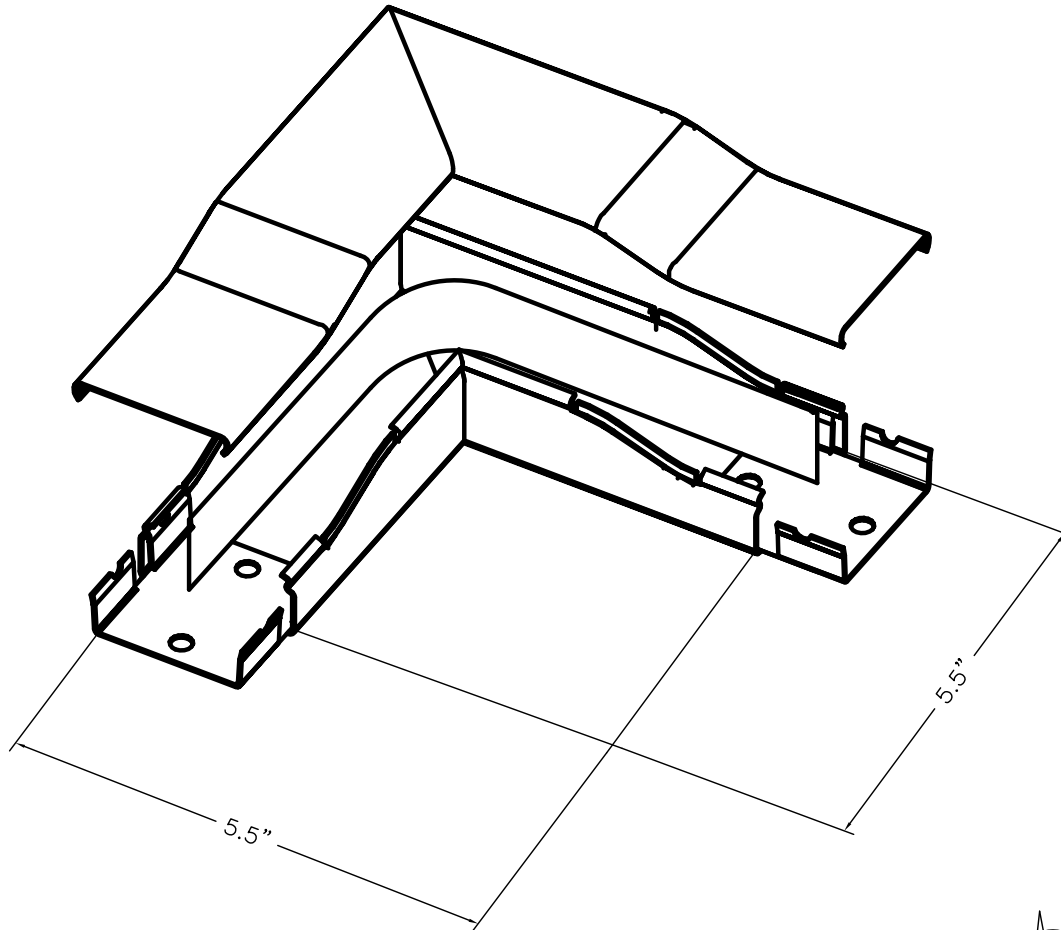

SnapMark™
SMS2400 Series

SMS2411DFO FLAT ELBOW
2" RADIUS, DIVIDED.

SMS2400 SERIES
STEEL RACEWAY
SECTION VIEW
STANDARD IVORY FINISH
COVER & BASE ORDERED SEPARATELY
SCALE: NONE

FILENAME: SMS2411DFO

www.monosystems.com

MONO-SYSTEMS, INC.
UNIQUE CABLE DISTRIBUTION SOLUTIONS
4 INTERNATIONAL DRIVE
RYE BROOK, NEW YORK 10573
PHONE: (914)-934-2075
FAX: (914)-934-2190