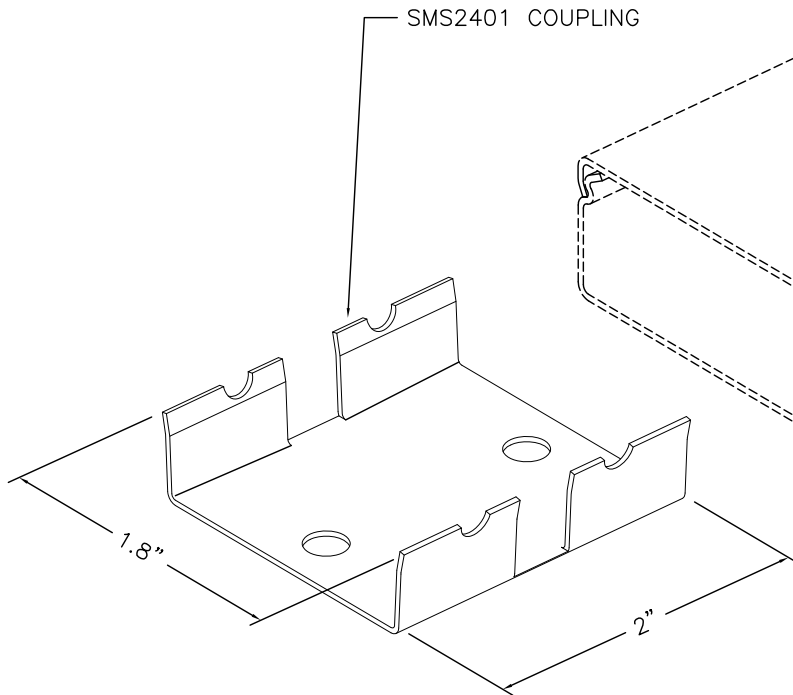

TO INSTALL: SIMPLY
PUSH SMS2401
COUPLING INTO END OF
BASE OR FITTING.

MONO-SYSTEMS, INC.
UNIQUE CABLE DISTRIBUTION SOLUTIONS
4 INTERNATIONAL DRIVE
RYE BROOK, NEW YORK 10573
PHONE: (914)-934-2075
FAX: (914)-934-2190