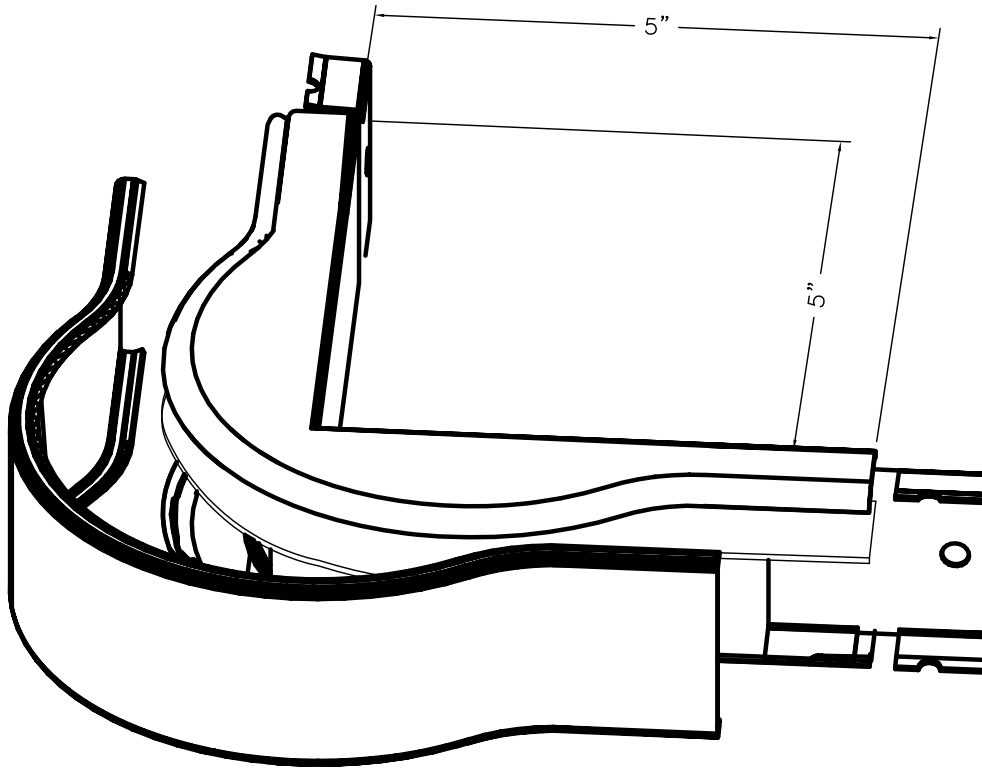

SnapMark™
SMS2400 Series

SMS2418DFO EXTERNAL ELBOW
2" RADIUS, DIVIDED.

SMS2400D SERIES
DIVIDED STEEL RACEWAY
SECTION VIEW
STANDARD IVORY FINISH
COVER & BASE ORDERED SEPARATELY
SCALE: NONE

FILENAME: SMS2418DFO

www.monosystems.com

MONO-SYSTEMS, INC.
UNIQUE CABLE DISTRIBUTION SOLUTIONS
4 INTERNATIONAL DRIVE
RYE BROOK, NEW YORK 10573
PHONE: (914)-934-2075
FAX: (914)-934-2190