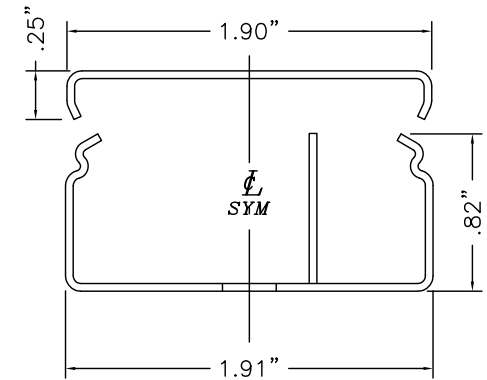

SnapMark™
SMS2400 Series

SMS2415DFO TEE
2" RADIUS, DIVIDED.

SMS2400D SERIES
DIVIDED STEEL RACEWAY
SECTION VIEW
STANDARD IVORY FINISH
COVER & BASE ORDERED SEPARATELY
SCALE: NONE

FILENAME: SMS2415DFO

www.monosystems.com

MONO-SYSTEMS, INC.
UNIQUE CABLE DISTRIBUTION SOLUTIONS
4 INTERNATIONAL DRIVE
RYE BROOK, NEW YORK 10573
PHONE: (914)-934-2075
FAX: (914)-934-2190