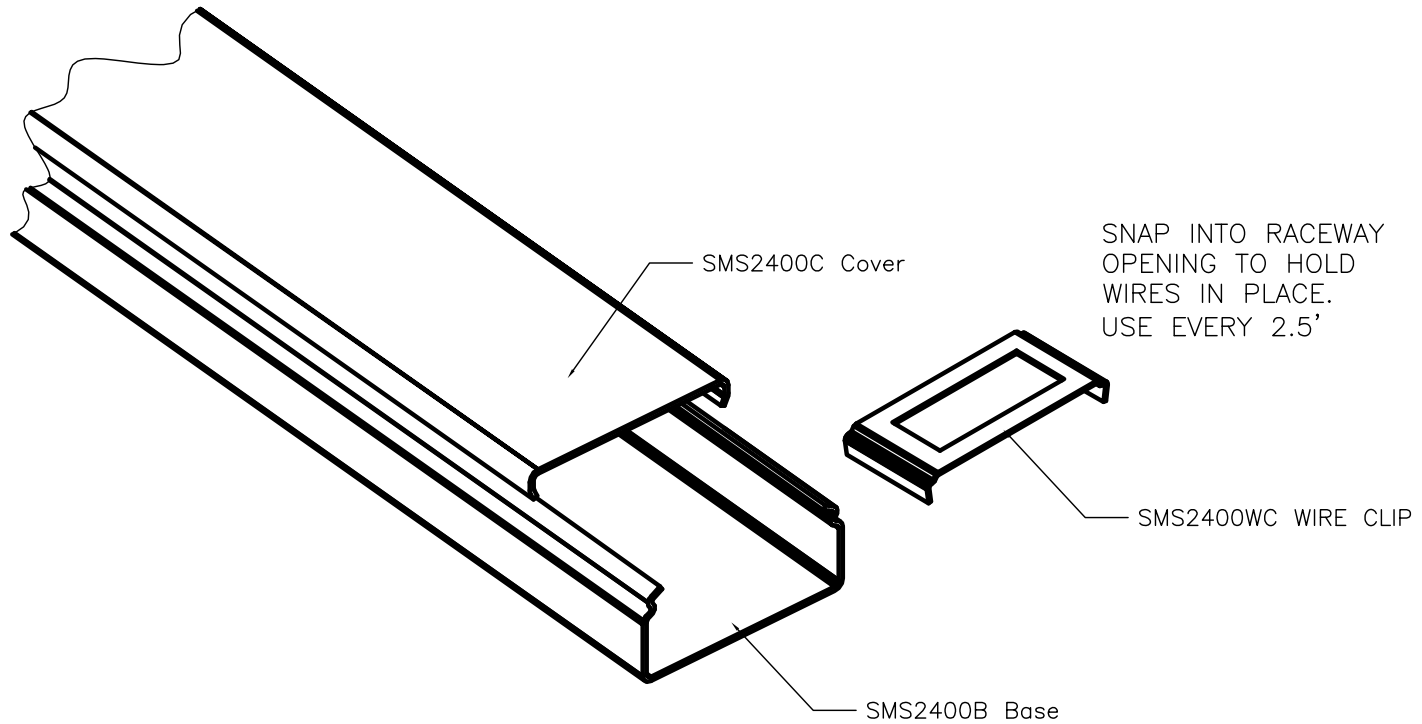

SnapMark™
SMS2400 Series

SMS2400WC WIRE RETAINING CLIP

SMS2400 SERIES
STEEL RACEWAY
SECTION VIEW
STANDARD IVORY FINISH
COVER & BASE
ORDERED SEPARATELY
SCALE: NONE

MONO-SYSTEMS, INC.
UNIQUE CABLE DISTRIBUTION SOLUTIONS
4 INTERNATIONAL DRIVE
RYE BROOK, NEW YORK 10573
PHONE: (914)-934-2075
FAX: (914)-934-2190

FILENAME: SMS2400/SMS2400WC

www.monosystems.com