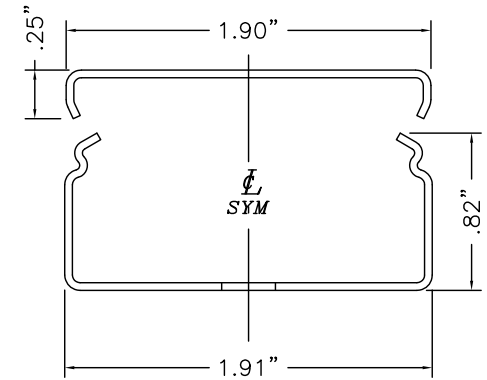

SnapMark™
SMS2400 Series

SMS2401 COUPLING
FOR UNDIVIDED RACEWAY

SMS2400 SERIES
STEEL RACEWAY
SECTION VIEW
STANDARD IVORY FINISH
COVER & BASE ORDERED SEPARATELY
SCALE: NONE

SMS2400B BASE &
SMS2400C COVER
(SHOWN FOR REFERENCE)

SMS2401 COUPLING