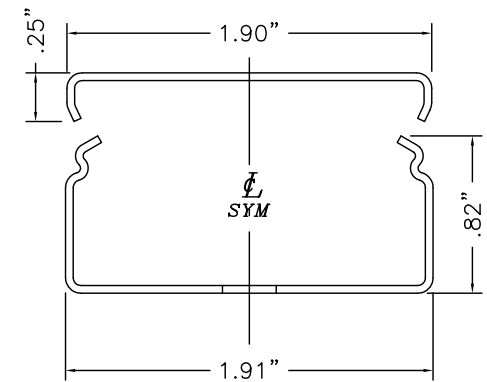

SnapMark™
SMS2400 Series

SMS2410C ENTRANCE END
UNDIVIDED.

SMS2400 SERIES
STEEL RACEWAY
SECTION VIEW
STANDARD IVORY FINISH
COVER & BASE ORDERED SEPARATELY
SCALE: NONE

MONO-SYSTEMS, INC.
UNIQUE CABLE DISTRIBUTION SOLUTIONS
4 INTERNATIONAL DRIVE
RYE BROOK, NEW YORK 10573
PHONE: (914)-934-2075
FAX: (914)-934-2190