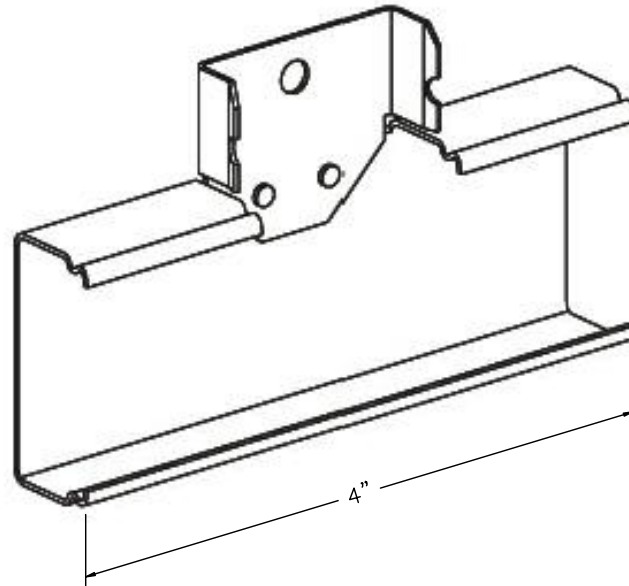

SnapMark™
SMS2400 Series

SMS2415M TEE FITTING
MITER STYLE FITTING

SMS2400 SERIES
STEEL RACEWAY
SECTION VIEW
STANDARD IVORY FINISH
COVER & BASE ORDERED SEPARATELY
SCALE: NONE

FILENAME: SMS2415M

www.monosystems.com

MONO-SYSTEMS, INC.
UNIQUE CABLE DISTRIBUTION SOLUTIONS
4 INTERNATIONAL DRIVE
RYE BROOK, NEW YORK 10573
PHONE: (914)–934–2075
FAX: (914)–934–2190