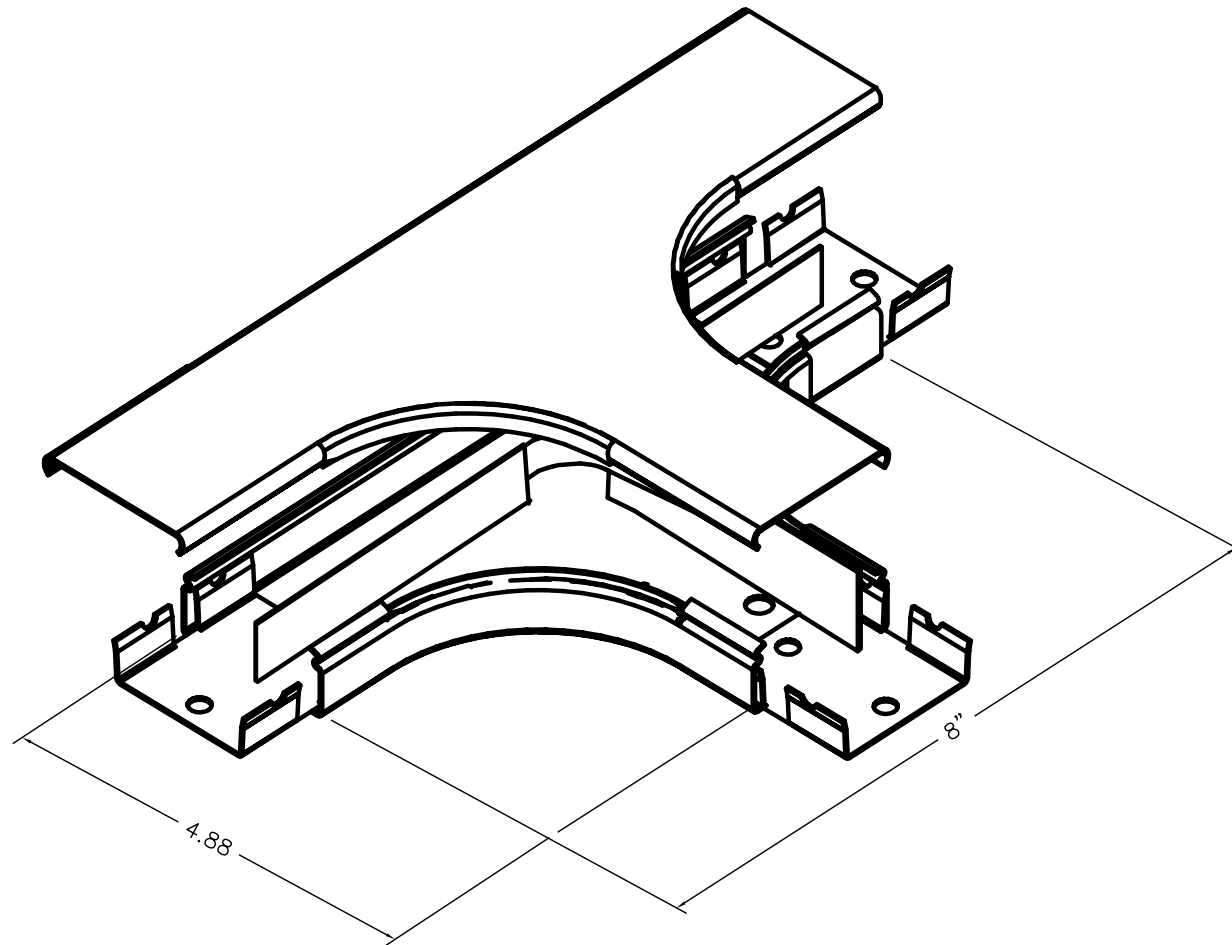

SnapMark™
SMS2400 Series

SMS2415DFO TEE
2" RADIUS, DIVIDED.

SMS2400D SERIES
DIVIDED STEEL RACEWAY
SECTION VIEW
STANDARD IVORY FINISH
COVER & BASE ORDERED SEPARATELY
SCALE: NONE

FILENAME: SMS2415DFO

www.monosystems.com

MONO-SYSTEMS, INC.
UNIQUE CABLE DISTRIBUTION SOLUTIONS
4 INTERNATIONAL DRIVE
RYE BROOK, NEW YORK 10573
PHONE: (914)-934-2075
FAX: (914)-934-2190