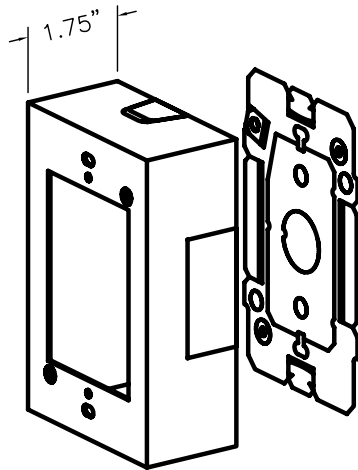

SnapMark™
SMS2400 Series

DEVICE BOXES FOR SMS2400 SERIES
UNDIVIDED.

SMS2448