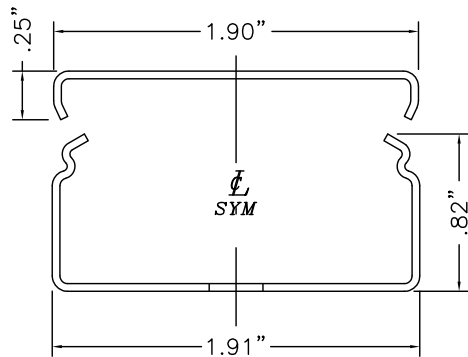

SMS2400 SERIES
STEEL RACEWAY
SECTION VIEW
STANDARD IVORY FINISH
COVER & BASE
ORDERED SEPARATELY
SCALE: NONE

FILENAME: SMS2400/SMS2406

www.monosystems.com

MONO-SYSTEMS, INC.
UNIQUE CABLE DISTRIBUTION SOLUTIONS
4 INTERNATIONAL DRIVE
RYE BROOK, NEW YORK 10573
PHONE: (914)-934-2075
FAX: (914)-934-2190