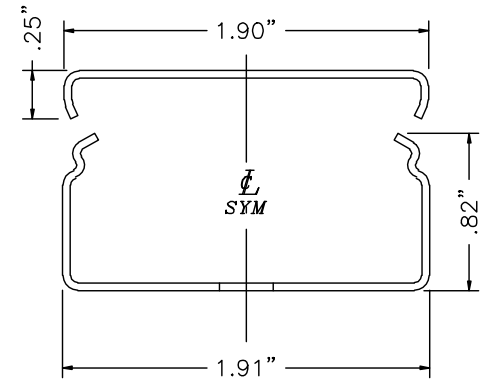

SnapMark™
SMS2400 Series

SMS2415M TEE FITTING
MITER STYLE FITTING

SMS2400 SERIES
STEEL RACEWAY
SECTION VIEW
STANDARD IVORY FINISH
COVER & BASE ORDERED SEPARATELY
SCALE: NONE

FILENAME: SMS2415M

www.monosystems.com

MONO-SYSTEMS, INC.
UNIQUE CABLE DISTRIBUTION SOLUTIONS
4 INTERNATIONAL DRIVE
RYE BROOK, NEW YORK 10573
PHONE: (914)–934–2075
FAX: (914)–934–2190