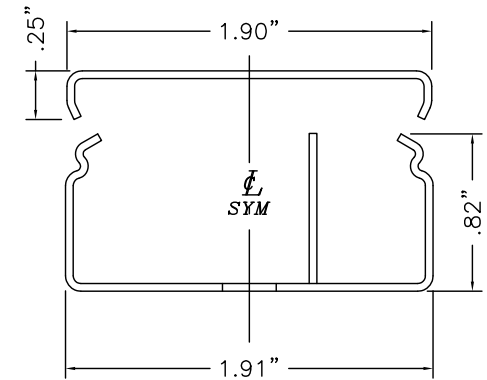

SnapMark™
SMS2400 Series

SMS2417DFO INTERNAL ELBOW
2" RADIUS, DIVIDED.

SMS2400D SERIES
DIVIDED STEEL RACEWAY
SECTION VIEW
STANDARD IVORY FINISH
COVER & BASE ORDERED SEPARATELY
SCALE: NONE

IVORY FINISH STANDARD