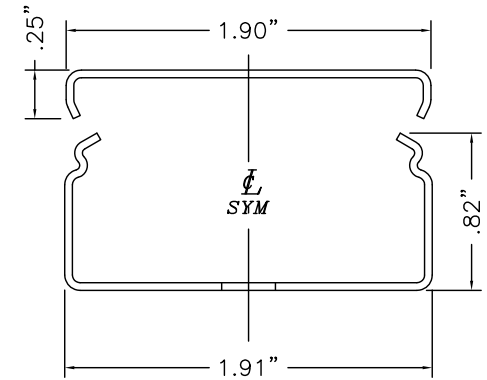

SnapMark™
SMS2400 Series

SMS2410A ENTRANCE END
UNDIVIDED.

SMS2400 SERIES
STEEL RACEWAY
SECTION VIEW
STANDARD IVORY FINISH
COVER & BASE ORDERED SEPARATELY
SCALE: NONE

FILENAME: SMS2410A

www.monosystems.com

MONO-SYSTEMS, INC.
UNIQUE CABLE DISTRIBUTION SOLUTIONS
4 INTERNATIONAL DRIVE
RYE BROOK, NEW YORK 10573
PHONE: (914)-934-2075
FAX: (914)-934-2190