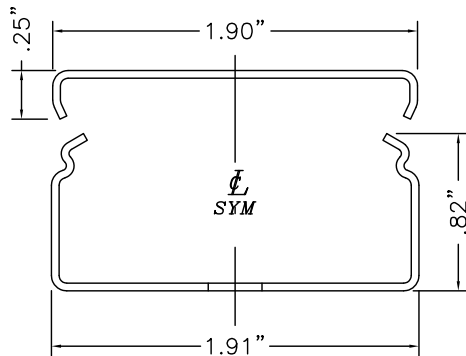

SMS2400 SERIES
STEEL RACEWAY
SECTION VIEW
STANDARD IVORY FINISH
COVER & BASE
ORDERED SEPARATELY
SCALE: NONE

MONO-SYSTEMS, INC.
UNIQUE CABLE DISTRIBUTION SOLUTIONS
4 INTERNATIONAL DRIVE
RYE BROOK, NEW YORK 10573
PHONE: (914)-934-2075
FAX: (914)-934-2190

FILENAME: SMS2400/SMS2410B

www.monosystems.com