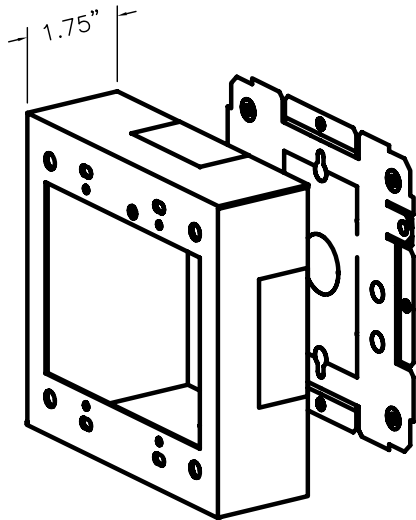

SnapMark™
SMS2400 Series

DEVICE BOXES FOR SMS2400 SERIES
UNDIVIDED.

SMS2448-2

IVORY FINISH STANDARD.

ADD "D" SUFFIX TO
DESIGNATE DIVIDED BOXES.