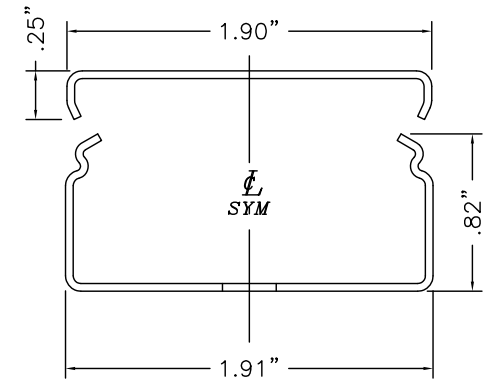

SMS2400 SERIES
STEEL RACEWAY
SECTION VIEW
STANDARD IVORY FINISH
COVER & BASE ORDERED SEPARATELY
SCALE: NONE

IVORY FINISH STANDARD.

ADD "D" SUFFIX TO
DESIGNATE DIVIDED BOXES.