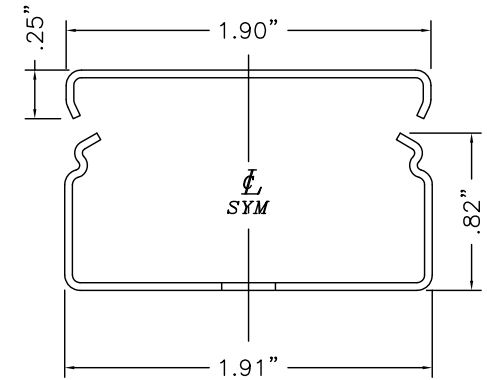

SnapMark™
SMS2400 Series

SMS2417M INTERNAL ELBOW FITTING
MITER STYLE FITTING

SMS2400 SERIES
STEEL RACEWAY
SECTION VIEW
STANDARD IVORY FINISH
COVER & BASE ORDERED SEPARATELY
SCALE: NONE