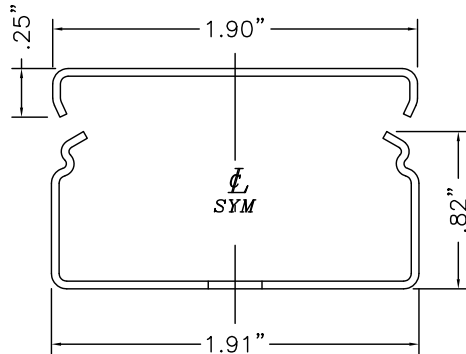

IVORY FINISH STANDARD.

ADD "D" SUFFIX TO
 DESIGNATE DIVIDED BOXES.

SnapMark™ SMS2400 Series

SMS2400 BASE & COVER (ADD 'D' SUFFIX TO DESIGNATE DIVIDED)

STANDARD BASE: 10'-0" L
STANDARD COVER: 5'-0" L
STANDARD IVORY