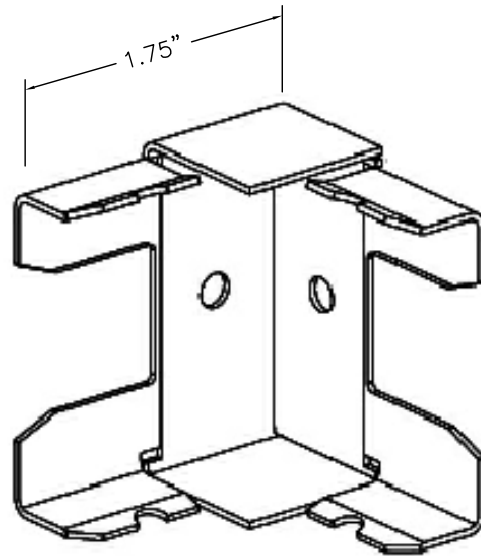

SnapMark™
SMS2400 Series

SMS2417M INTERNAL ELBOW FITTING
MITER STYLE FITTING

SMS2400 SERIES
STEEL RACEWAY
SECTION VIEW
STANDARD IVORY FINISH
COVER & BASE ORDERED SEPARATELY
SCALE: NONE