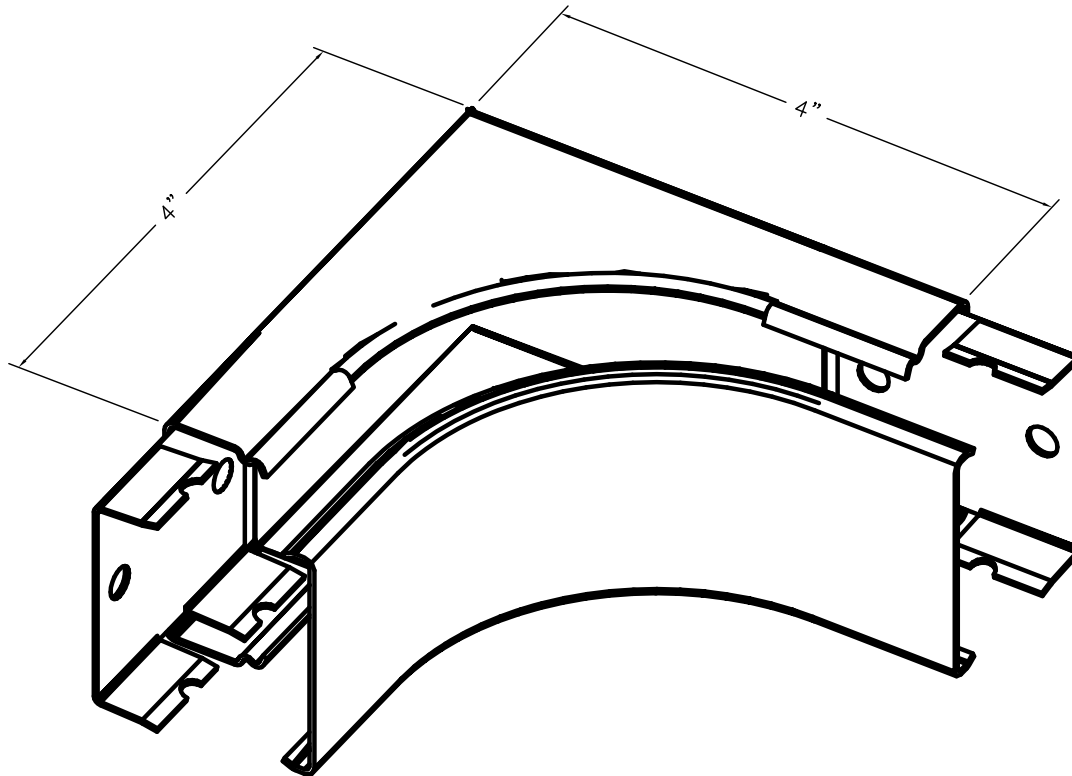

SnapMark™
SMS2400 Series

SMS2417FO INTERNAL ELBOW
2" RADIUS, UNDIVIDED.

SMS2400 SERIES
STEEL RACEWAY
SECTION VIEW
STANDARD IVORY FINISH
COVER & BASE ORDERED SEPARATELY
SCALE: NONE

IVORY FINISH STANDARD

MONO-SYSTEMS, INC.
UNIQUE CABLE DISTRIBUTION SOLUTIONS
4 INTERNATIONAL DRIVE
RYE BROOK, NEW YORK 10573
PHONE: (914)-934-2075
FAX: (914)-934-2190