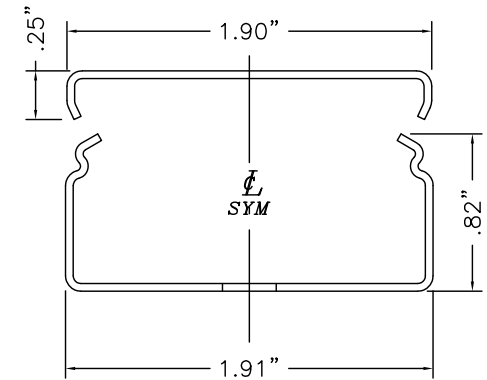

SnapMark™
SMS2400 Series

SMS2411DFO FLAT ELBOW
2" RADIUS, DIVIDED.

SMS2400 SERIES
STEEL RACEWAY
SECTION VIEW
STANDARD IVORY FINISH
COVER & BASE ORDERED SEPARATELY
SCALE: NONE

FILENAME: SMS2411DFO

www.monosystems.com

MONO-SYSTEMS, INC.
UNIQUE CABLE DISTRIBUTION SOLUTIONS
4 INTERNATIONAL DRIVE
RYE BROOK, NEW YORK 10573
PHONE: (914)-934-2075
FAX: (914)-934-2190