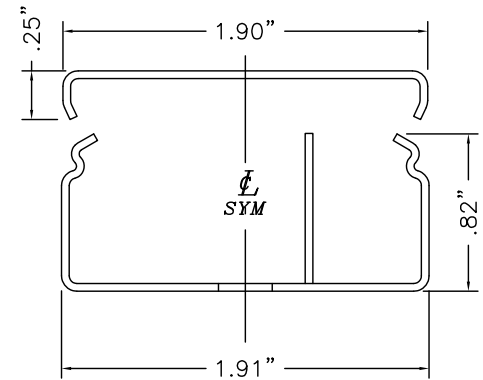

SnapMark™
SMS2400 Series

SMS2418DFO EXTERNAL ELBOW
2" RADIUS, DIVIDED.

SMS2400D SERIES
DIVIDED STEEL RACEWAY
SECTION VIEW
STANDARD IVORY FINISH
COVER & BASE ORDERED SEPARATELY
SCALE: NONE

FILENAME: SMS2418DFO

www.monosystems.com

MONO-SYSTEMS, INC.
UNIQUE CABLE DISTRIBUTION SOLUTIONS
4 INTERNATIONAL DRIVE
RYE BROOK, NEW YORK 10573
PHONE: (914)-934-2075
FAX: (914)-934-2190