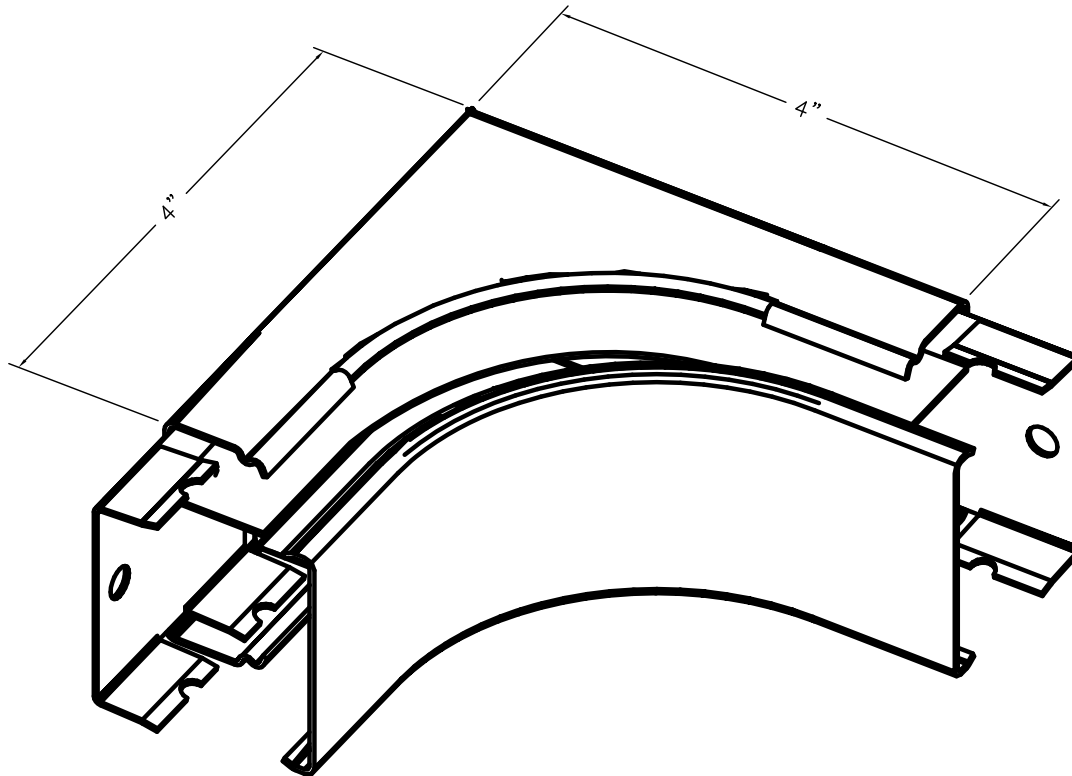

SnapMark™
SMS2400 Series

SMS2417DFO INTERNAL ELBOW
2" RADIUS, DIVIDED.

SMS2400D SERIES
DIVIDED STEEL RACEWAY
SECTION VIEW
STANDARD IVORY FINISH
COVER & BASE ORDERED SEPARATELY
SCALE: NONE

IVORY FINISH STANDARD

MONO-SYSTEMS, INC.
UNIQUE CABLE DISTRIBUTION SOLUTIONS
4 INTERNATIONAL DRIVE
RYE BROOK, NEW YORK 10573
PHONE: (914)-934-2075
FAX: (914)-934-2190