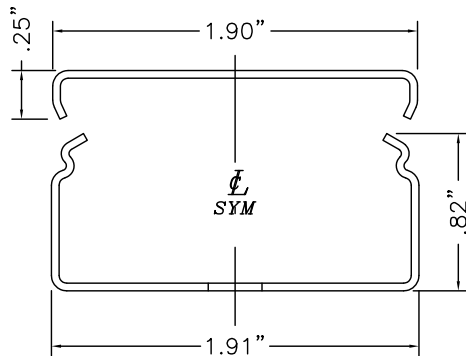

SnapMark™
SMS2400 Series

SMS2400WC WIRE RETAINING CLIP

SMS2400 SERIES
STEEL RACEWAY
SECTION VIEW
STANDARD IVORY FINISH
COVER & BASE
ORDERED SEPARATELY
SCALE: NONE

MONO-SYSTEMS, INC.
UNIQUE CABLE DISTRIBUTION SOLUTIONS
4 INTERNATIONAL DRIVE
RYE BROOK, NEW YORK 10573
PHONE: (914)-934-2075
FAX: (914)-934-2190

FILENAME: SMS2400/SMS2400WC

www.monosystems.com