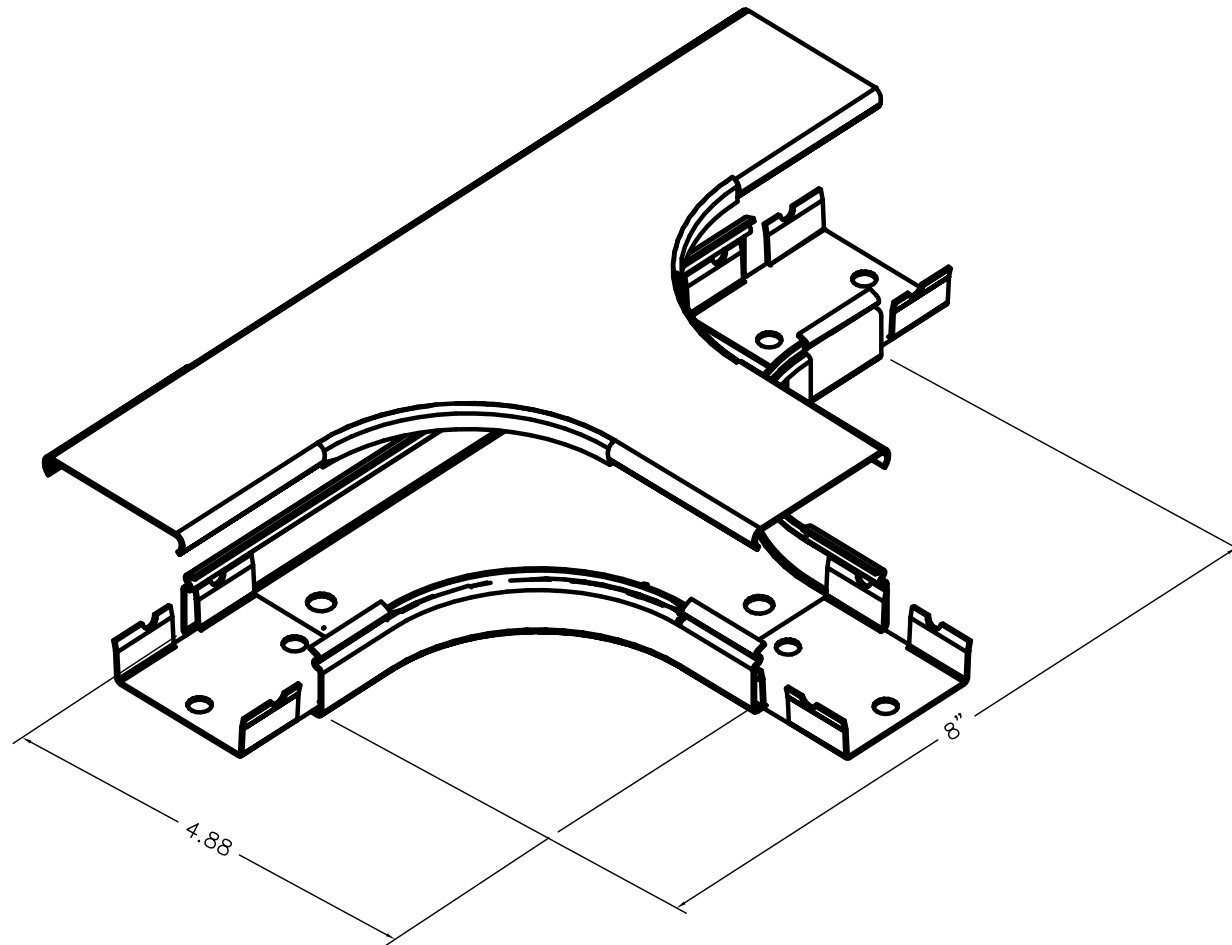

SnapMark™
SMS2400 Series

SMS2415FO TEE
2" RADIUS, UNDIVIDED.

SMS2400 SERIES
STEEL RACEWAY
SECTION VIEW
STANDARD IVORY FINISH
COVER & BASE ORDERED SEPARATELY
SCALE: NONE

FILENAME: SMS2415FO

www.monosystems.com

MONO-SYSTEMS, INC.
UNIQUE CABLE DISTRIBUTION SOLUTIONS
4 INTERNATIONAL DRIVE
RYE BROOK, NEW YORK 10573
PHONE: (914)-934-2075
FAX: (914)-934-2190