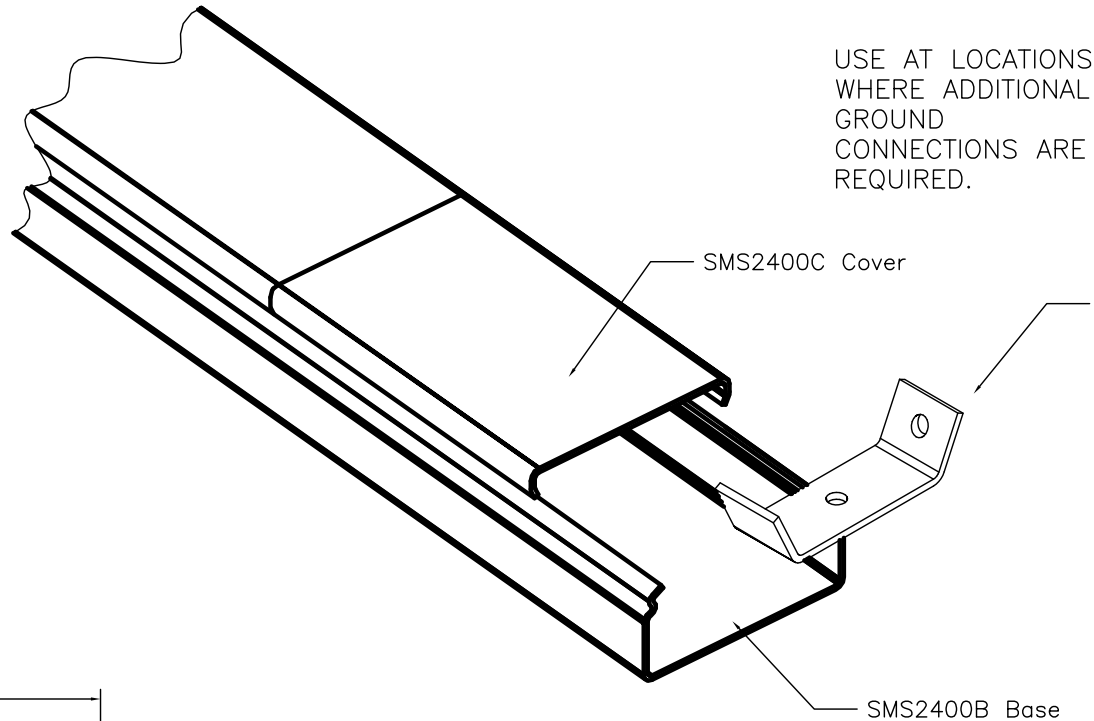

SMS2409 GROUNDING ADAPTER

USE AT LOCATIONS
WHERE ADDITIONAL
GROUND
CONNECTIONS ARE
REQUIRED.

SMS2400C Cover

SMS2409 GROUNDING
ADAPTER. SET SCREW AND
10-32 GREEN
GROUND SCREW PROVIDED.

SMS2400B Base

SMS2400 SERIES
STEEL RACEWAY
SECTION VIEW
STANDARD IVORY FINISH
COVER & BASE
ORDERED SEPARATELY
SCALE: NONE