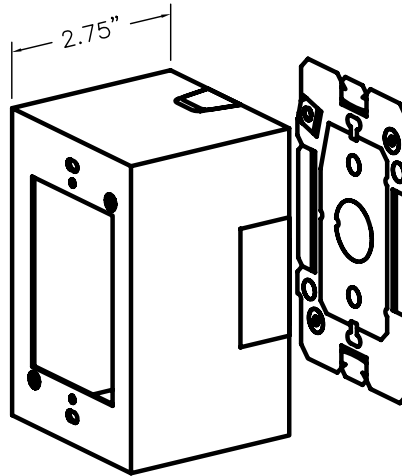

SnapMark™
SMS2400 Series

DEVICE BOXES FOR SMS2400 SERIES
UNDIVIDED.

SMS2444

IVORY FINISH STANDARD.

ADD "D" SUFFIX TO
DESIGNATE DIVIDED BOXES.