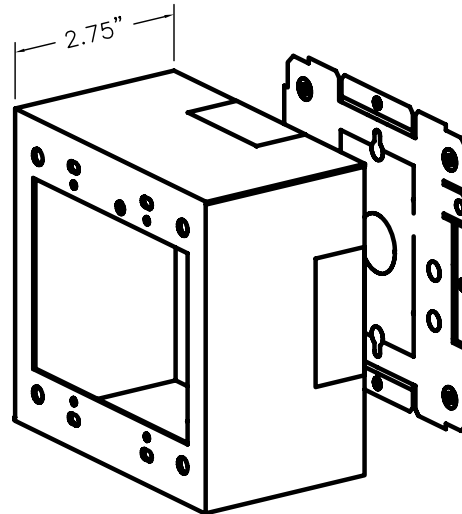

SnapMark™
SMS2400 Series

DEVICE BOXES FOR SMS2400 SERIES
UNDIVIDED.

SMS2444-2

IVORY FINISH STANDARD.

ADD "D" SUFFIX TO
DESIGNATE DIVIDED BOXES.