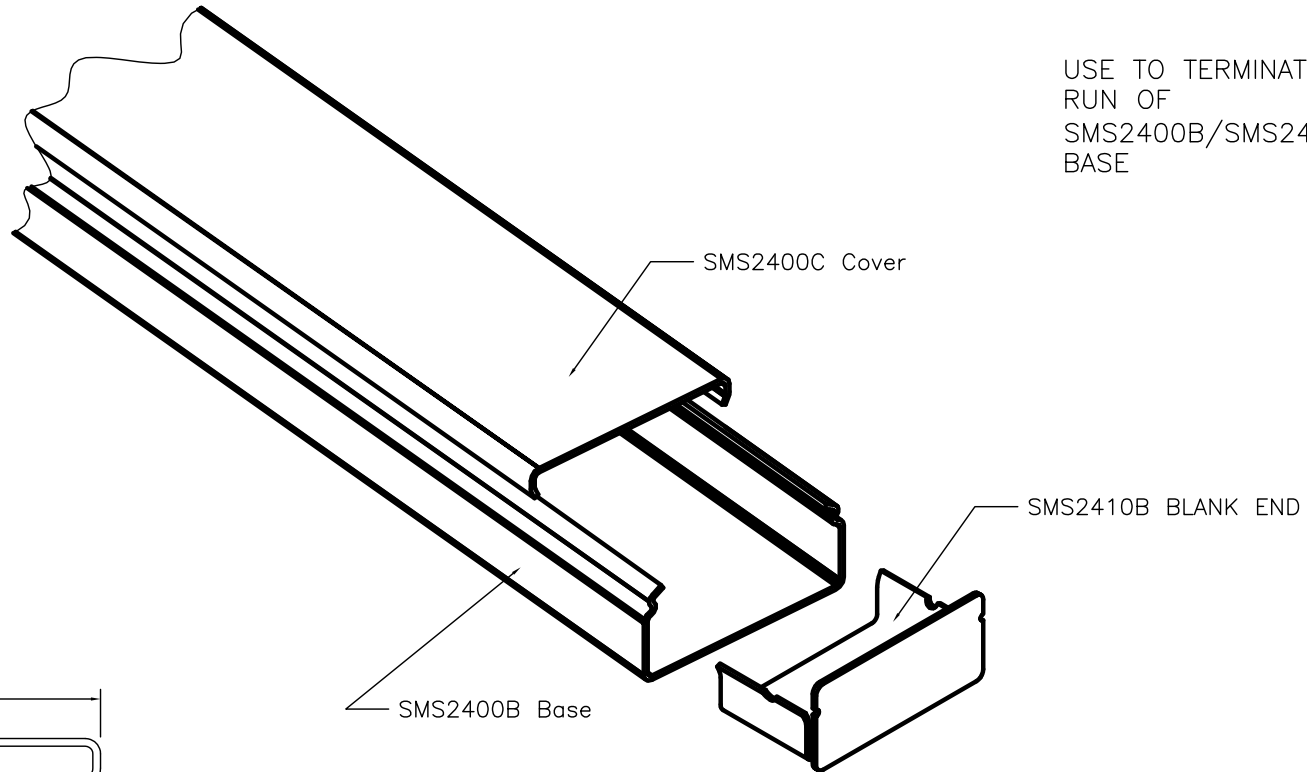

SnapMark™
SMS2400 Series

SMS2410B BLANK END

USE TO TERMINATE A
RUN OF
SMS2400B/SMS2400BD
BASE