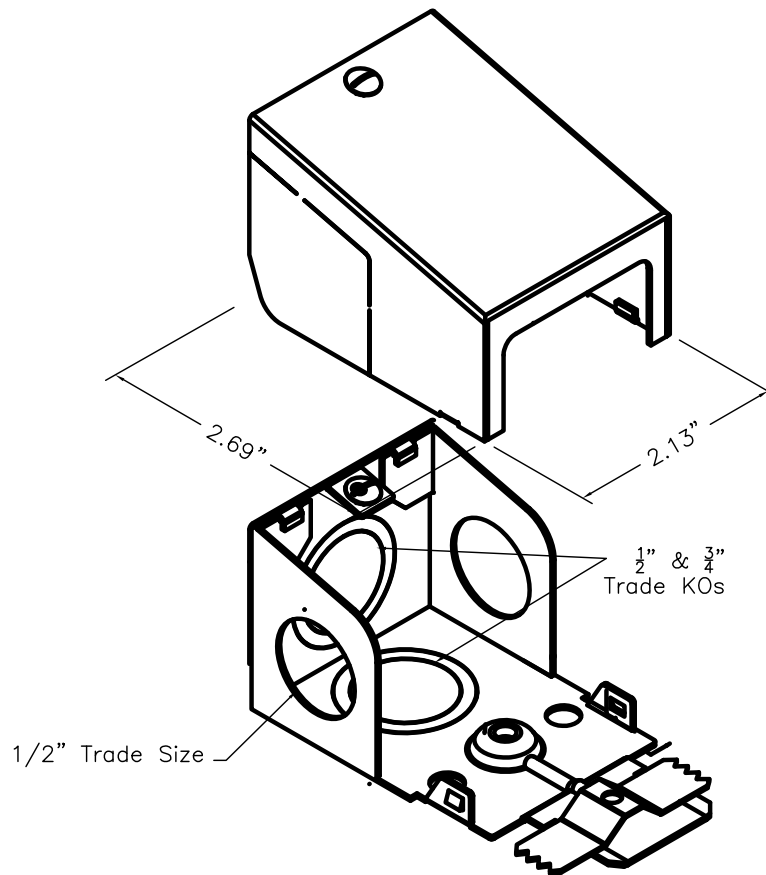

SnapMark™
SMS2400 Series

SMS2410C ENTRANCE END
UNDIVIDED.

SMS2400 SERIES
STEEL RACEWAY
SECTION VIEW
STANDARD IVORY FINISH
COVER & BASE ORDERED SEPARATELY
SCALE: NONE

MONO-SYSTEMS, INC.
UNIQUE CABLE DISTRIBUTION SOLUTIONS
4 INTERNATIONAL DRIVE
RYE BROOK, NEW YORK 10573
PHONE: (914)-934-2075
FAX: (914)-934-2190