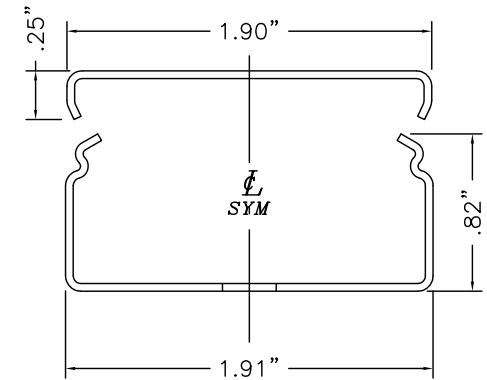

SnapMark™
SMS2400 Series

SMS2418FO EXTERNAL ELBOW
2" RADIUS, UNDIVIDED.

SMS2400 SERIES
STEEL RACEWAY
SECTION VIEW
STANDARD IVORY FINISH
COVER & BASE ORDERED SEPARATELY
SCALE: NONE

MONO-SYSTEMS, INC.
UNIQUE CABLE DISTRIBUTION SOLUTIONS
4 INTERNATIONAL DRIVE
RYE BROOK, NEW YORK 10573
PHONE: (914)-934-2075
FAX: (914)-934-2190