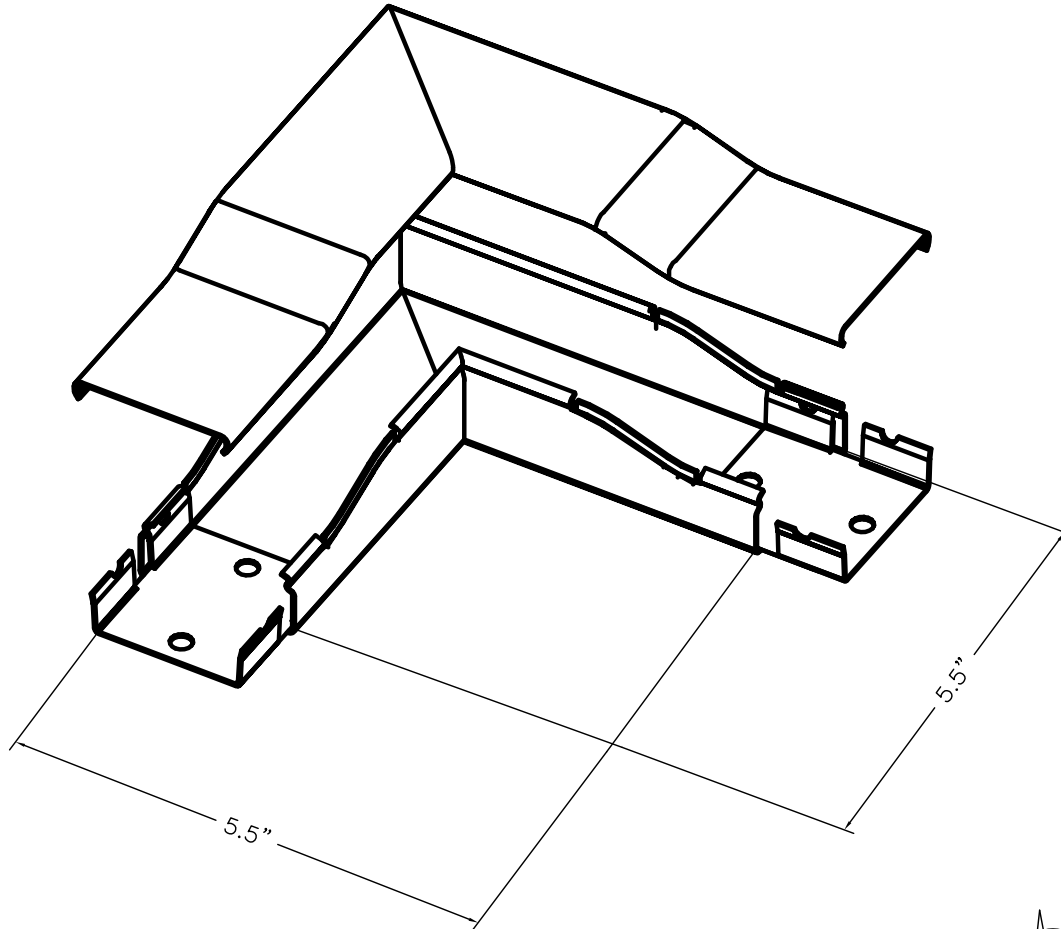

SMS2411FO FLAT ELBOW
2" RADIUS, UNDIVIDED.

SMS2400 SERIES
STEEL RACEWAY
SECTION VIEW
STANDARD IVORY FINISH
COVER & BASE ORDERED SEPARATELY
SCALE: NONE

FILENAME: SMS2411FO

www.monosystems.com

MONO-SYSTEMS, INC.
UNIQUE CABLE DISTRIBUTION SOLUTIONS
4 INTERNATIONAL DRIVE
RYE BROOK, NEW YORK 10573
PHONE: (914)-934-2075
FAX: (914)-934-2190