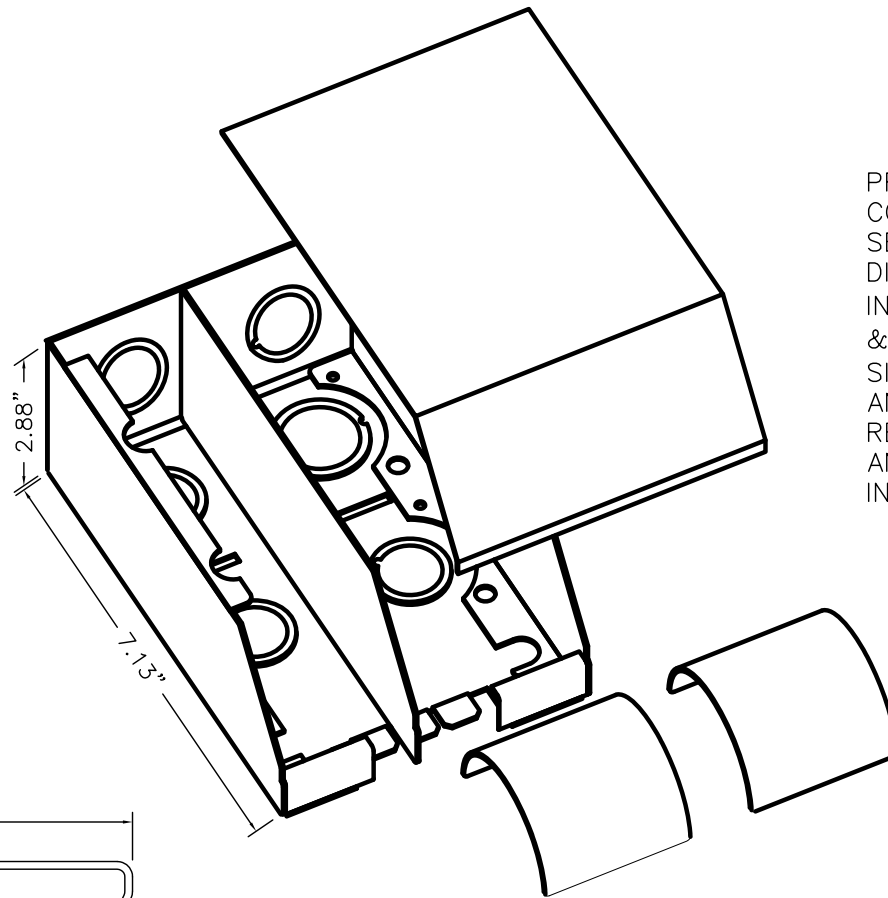

SnapMark™
SMS2400 Series

SMS2410DFO DIVIDED ENTRANCE END

PROVIDES
COMPARTMENTAL
SEPARATION FOR
DIVIDED SYSTEMS .
INCLUDES 3/4", 1",
& 1 1/4" TRADE
SIZE KO'S ON BACK
AND END.
REMOVABLE DIVIDER
AND RADIUS INSERT
INCLUDED.