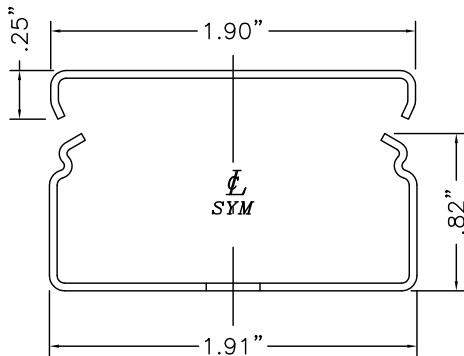

SMS2400 SERIES
STEEL RACEWAY
SECTION VIEW
STANDARD IVORY FINISH
COVER & BASE
ORDERED SEPARATELY
SCALE: NONE

MONO-SYSTEMS, INC.
UNIQUE CABLE DISTRIBUTION SOLUTIONS
4 INTERNATIONAL DRIVE
RYE BROOK, NEW YORK 10573
PHONE: (914)-934-2075
FAX: (914)-934-2190

FILENAME: SMS2400/SMS2410DFO

www.monosystems.com