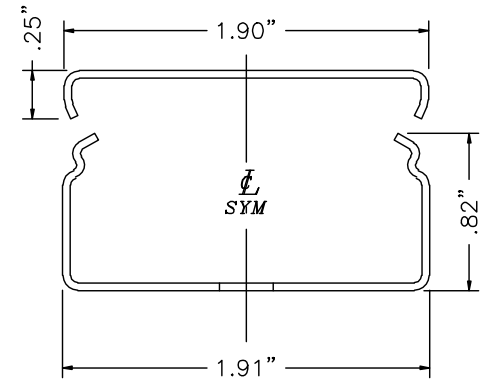

SnapMark™
SMS2400 Series

SMS2411M FLAT ELBOW
MITER STYLE FITTING

SMS2400 SERIES
STEEL RACEWAY
SECTION VIEW
STANDARD IVORY FINISH
COVER & BASE ORDERED SEPARATELY
SCALE: NONE

FILENAME: SMS2411M

www.monosystems.com

MONO-SYSTEMS, INC.
UNIQUE CABLE DISTRIBUTION SOLUTIONS
4 INTERNATIONAL DRIVE
RYE BROOK, NEW YORK 10573
PHONE: (914)–934–2075
FAX: (914)–934–2190