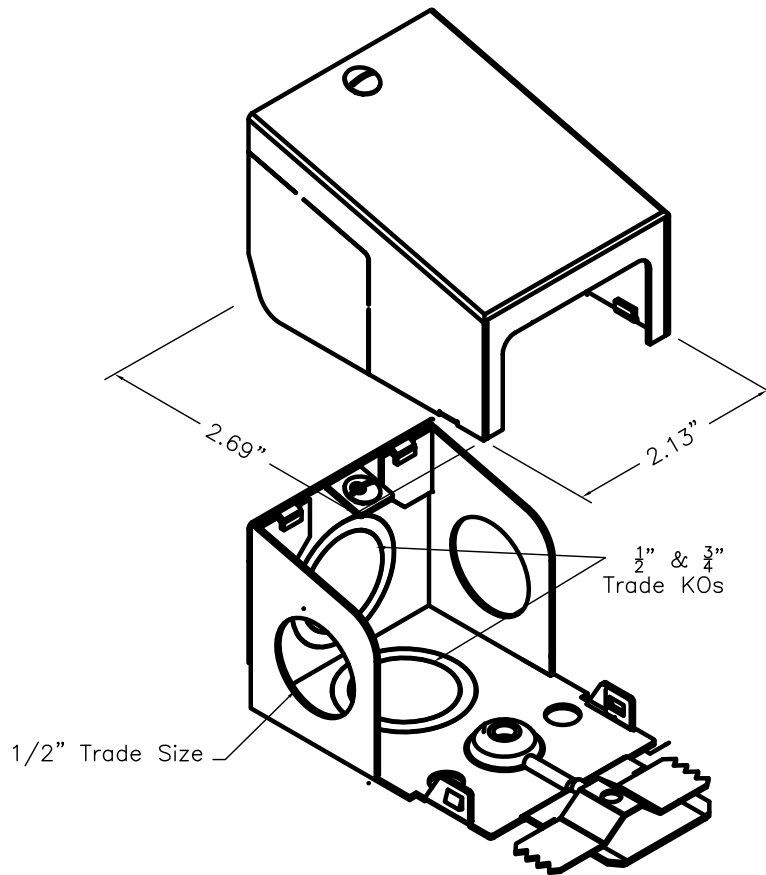

SnapMark™
SMS2400 Series

SMS2410A ENTRANCE END
UNDIVIDED.

SMS2400 SERIES
STEEL RACEWAY
SECTION VIEW
STANDARD IVORY FINISH
COVER & BASE ORDERED SEPARATELY
SCALE: NONE

FILENAME: SMS2410A

www.monosystems.com

MONO-SYSTEMS, INC.
UNIQUE CABLE DISTRIBUTION SOLUTIONS
4 INTERNATIONAL DRIVE
RYE BROOK, NEW YORK 10573
PHONE: (914)-934-2075
FAX: (914)-934-2190