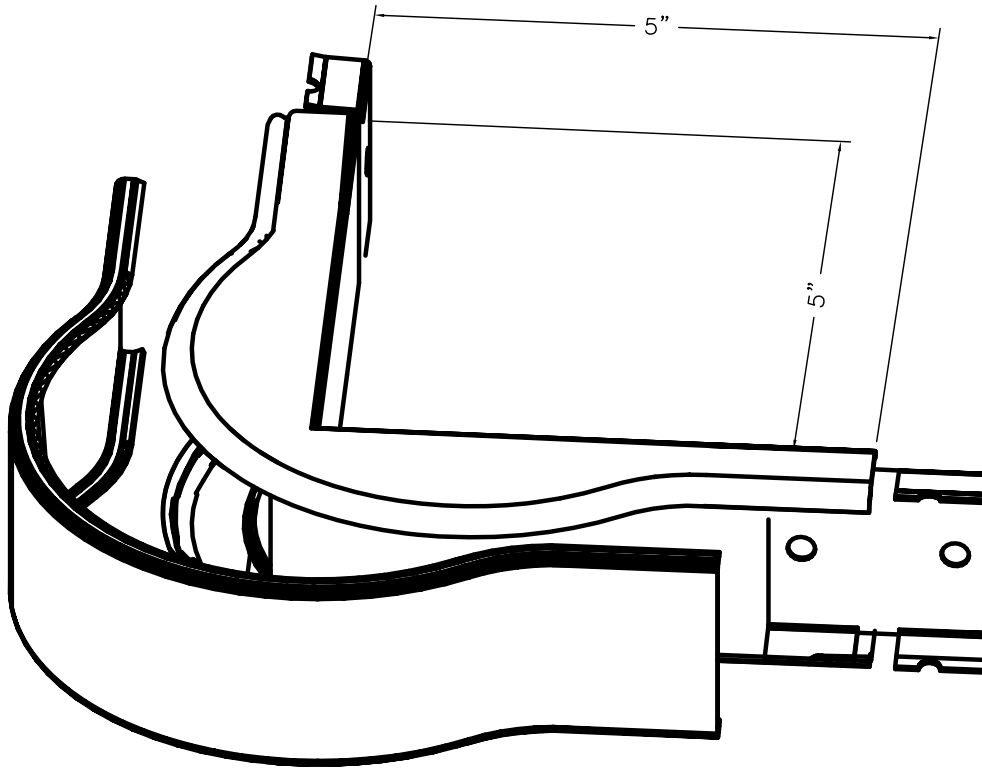

SnapMark™
SMS2400 Series

SMS2418FO EXTERNAL ELBOW
2" RADIUS, UNDIVIDED.

SMS2400 SERIES
STEEL RACEWAY
SECTION VIEW
STANDARD IVORY FINISH
COVER & BASE ORDERED SEPARATELY
SCALE: NONE

MONO-SYSTEMS, INC.
UNIQUE CABLE DISTRIBUTION SOLUTIONS
4 INTERNATIONAL DRIVE
RYE BROOK, NEW YORK 10573
PHONE: (914)-934-2075
FAX: (914)-934-2190