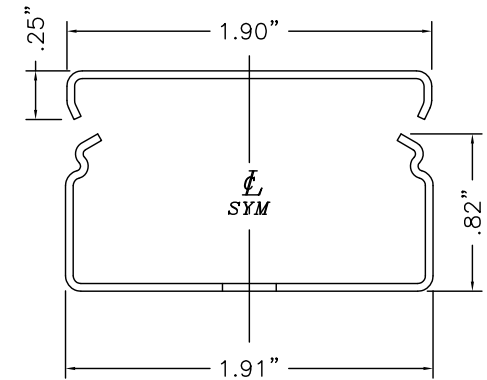

SnapMark™
SMS2400 Series

SMS2415FO TEE
2" RADIUS, UNDIVIDED.

SMS2400 SERIES
STEEL RACEWAY
SECTION VIEW
STANDARD IVORY FINISH
COVER & BASE ORDERED SEPARATELY
SCALE: NONE

FILENAME: SMS2415FO

www.monosystems.com

MONO-SYSTEMS, INC.
UNIQUE CABLE DISTRIBUTION SOLUTIONS
4 INTERNATIONAL DRIVE
RYE BROOK, NEW YORK 10573
PHONE: (914)-934-2075
FAX: (914)-934-2190