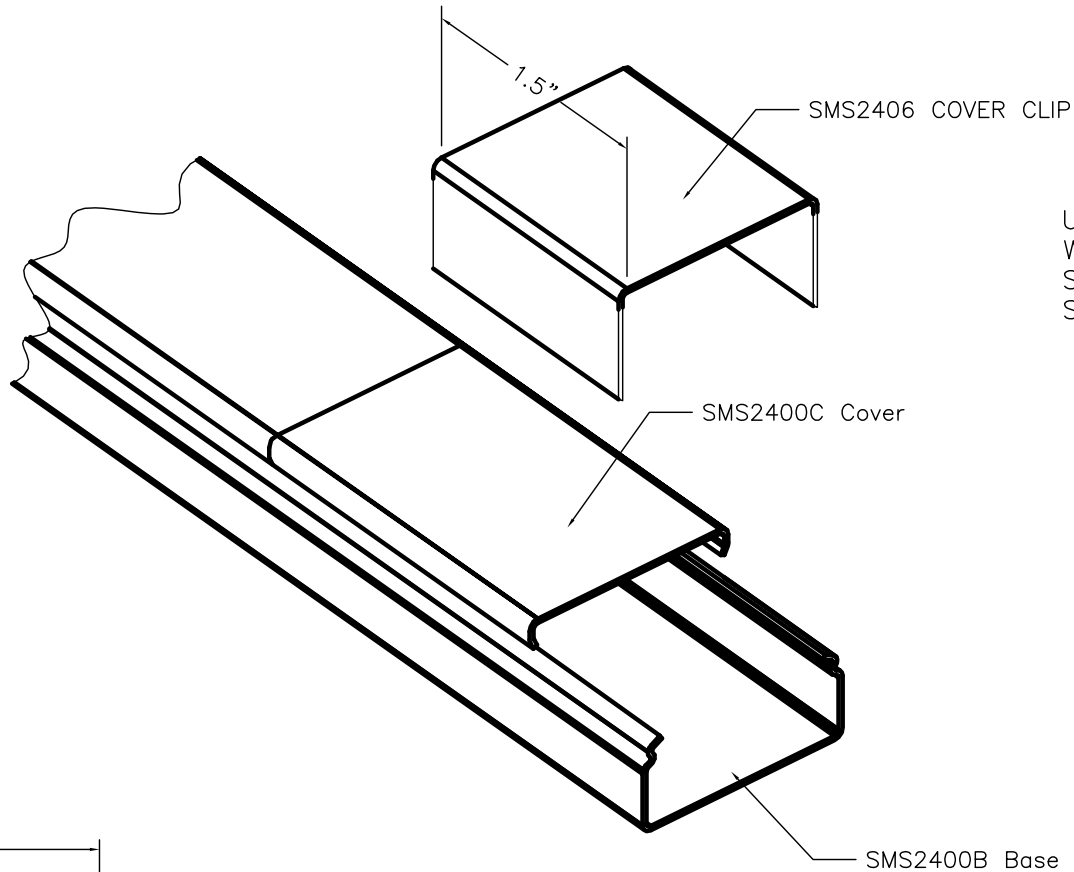

SnapMark™
SMS2400 Series

SMS2406 COVER CLIP

USE AT LOCATIONS
WHERE COVER
SEAMS ARE NOT CUT
SQUARE.