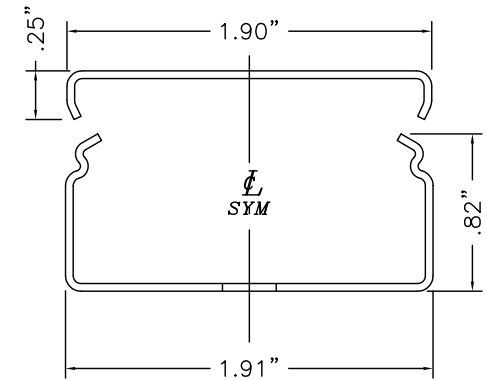

SnapMark™
SMS2400 Series

SMS2417FO INTERNAL ELBOW
2" RADIUS, UNDIVIDED.

SMS2400 SERIES
STEEL RACEWAY
SECTION VIEW
STANDARD IVORY FINISH
COVER & BASE ORDERED SEPARATELY
SCALE: NONE

IVORY FINISH STANDARD

MONO-SYSTEMS, INC.
UNIQUE CABLE DISTRIBUTION SOLUTIONS
4 INTERNATIONAL DRIVE
RYE BROOK, NEW YORK 10573
PHONE: (914)-934-2075
FAX: (914)-934-2190