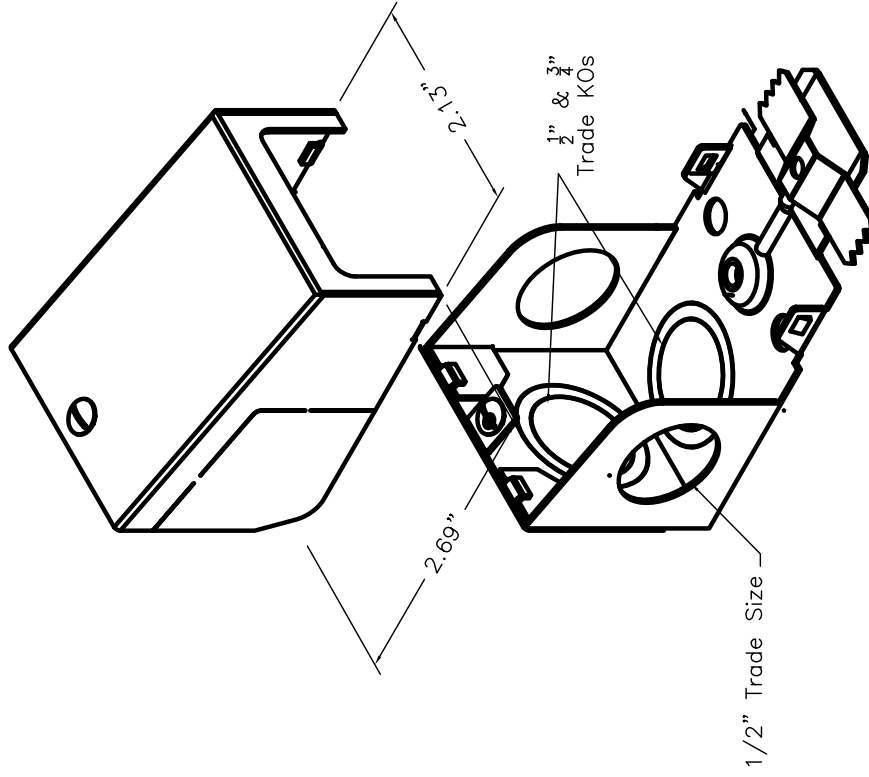

SnapMark™
SMS2400 Series

SMS2410C ENTRANCE END
UNDIVIDED.

SMS2400 SERIES
STEEL RACEWAY
SECTION VIEW
STANDARD IVORY FINISH
COVER & BASE ORDERED SEPARATELY
SCALE: NONE

MONOSYSTEMS, INC.
UNIQUE CABLE DISTRIBUTION SOLUTIONS
4 INTERNATIONAL DRIVE
RYE BROOK, NEW YORK 10573
PHONE: (914)-934-2075
FAX: (914)-934-2190