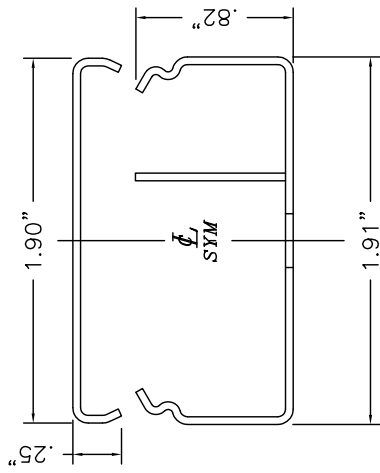

SnapMark™
SMS2400 Series

SMS2415DFO TEE
2" RADIUS, DIVIDED.