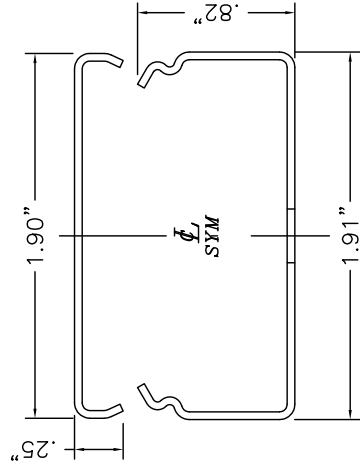

SNAP INTO RACEWAY
OPENING TO HOLD
WIRES IN PLACE.
USE EVERY 2.5'

SMS2400C Cover

SMS2400WC WIRE CLIP

SMS2400B Base

SMS2400 SERIES
STEEL RACEWAY
SECTION VIEW
STANDARD IVORY FINISH
COVER & BASE
ORDERED SEPARATELY
SCALE: NONE