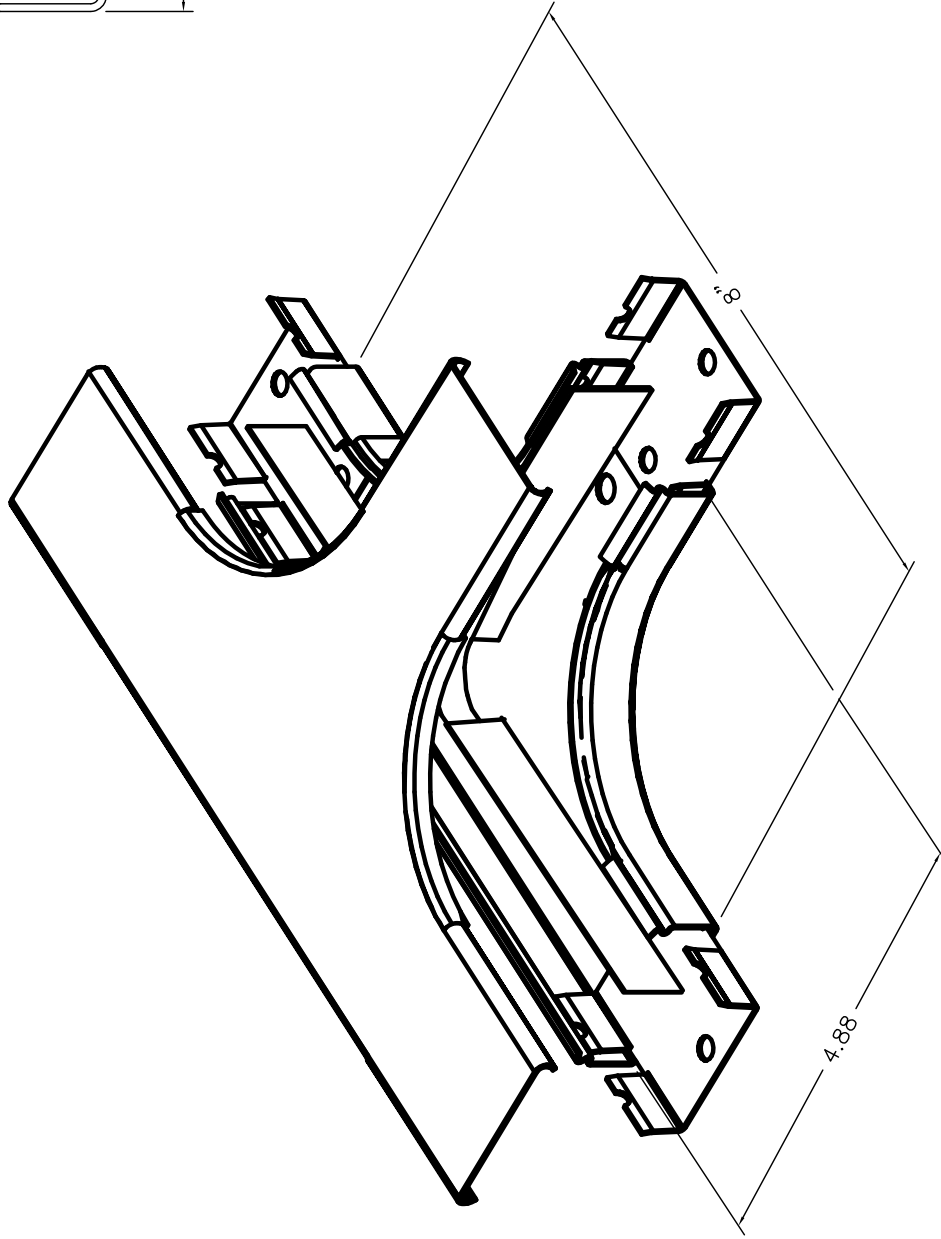

SMS2400D SERIES
DIVIDED STEEL RACEWAY
SECTION VIEW
STANDARD IVORY FINISH
COVER & BASE ORDERED SEPARATELY
SCALE: NONE

MONOSYSTEMS, INC.
UNIQUE CABLE DISTRIBUTION SOLUTIONS
4 INTERNATIONAL DRIVE
RYE BROOK, NEW YORK 10573
PHONE: (914)-934-2075
FAX: (914)-934-2190