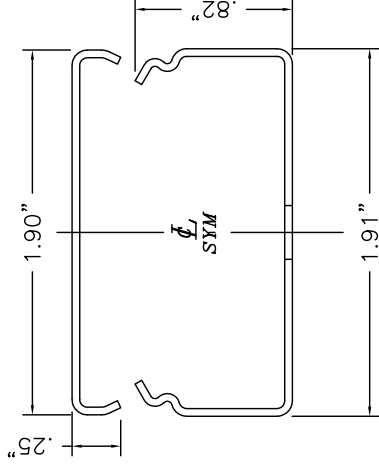

SnapMark™
SMS2400 Series

SMS2417M INTERNAL ELBOW FITTING
MITER STYLE FITTING

SMS2400 SERIES
STEEL RACEWAY
SECTION VIEW
STANDARD IVORY FINISH
COVER & BASE ORDERED SEPARATELY
SCALE: NONE

MONOSYSTEMS, INC.
UNIQUE CABLE DISTRIBUTION SOLUTIONS
4 INTERNATIONAL DRIVE
RYE BROOK, NEW YORK 10573
PHONE: (914)-934-2075
FAX: (914)-934-2190