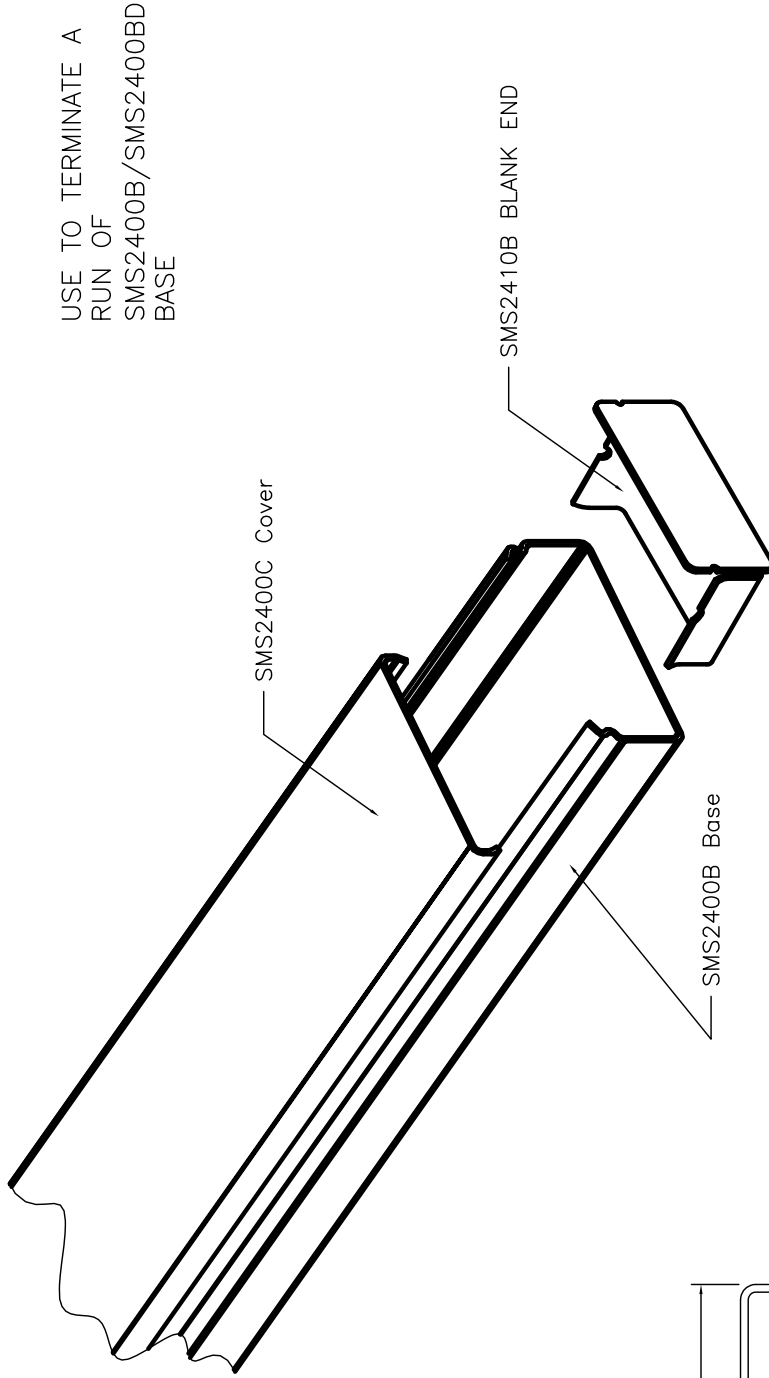

SnapMark™
SMS2400 Series

SMS2410B BLANK END

USE TO TERMINATE A
RUN OF
SMS2400B/SMS2400BD
BASE