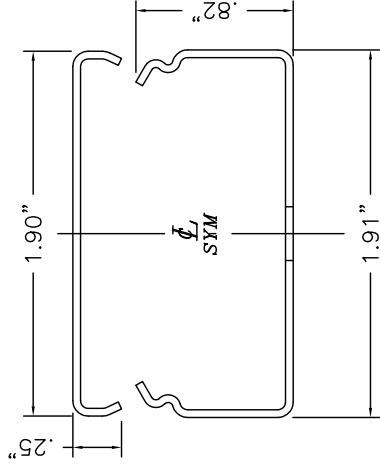

SnapMark™
SMS2400 Series

SMS2418FO EXTERNAL ELBOW
2" RADIUS, UNDIVIDED.

SMS2400 SERIES
STEEL RACEWAY
SECTION VIEW
STANDARD IVORY FINISH
COVER & BASE ORDERED SEPARATELY
SCALE: NONE

MONOSYSTEMS, INC.
UNIQUE CABLE DISTRIBUTION SOLUTIONS
4 INTERNATIONAL DRIVE
RYE BROOK, NEW YORK 10573
PHONE: (914)-934-2075
FAX: (914)-934-2190