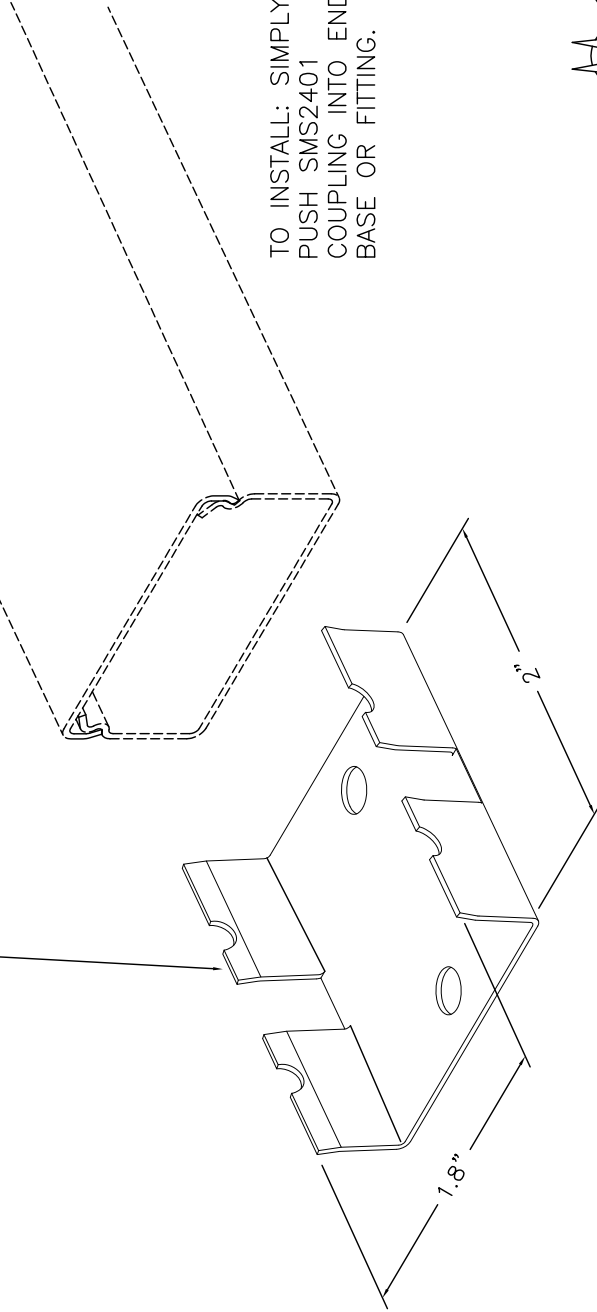

TO INSTALL: SIMPLY
PUSH SMS2401
COUPLING INTO END OF
BASE OR FITTING.

MONOSYSTEMS, INC.
SINGLE CABLE DISTRIBUTION SOLUTIONS
4 INTERNATIONAL DRIVE
RYE BROOK, NEW YORK 10573
PHONE: (914)-934-2075
FAX: (914)-934-2190