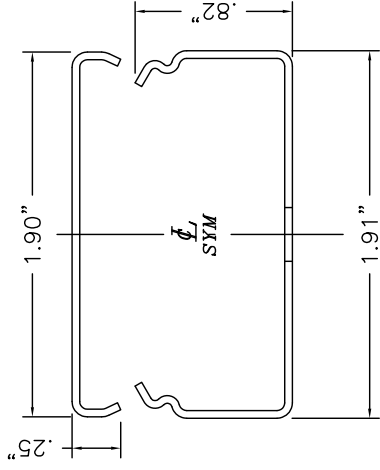

SnapMark™
SMS2400 Series

SMS2418M EXTERNAL ELBOW FITTING
MITER STYLE FITTING

SMS2400 SERIES
STEEL RACEWAY
SECTION VIEW
STANDARD IVORY FINISH
COVER & BASE ORDERED SEPARATELY
SCALE: NONE

MONOSYSTEMS, INC.
UNIQUE CABLE DISTRIBUTION SOLUTIONS
4 INTERNATIONAL DRIVE
RYE BROOK, NEW YORK 10573
PHONE: (914)-934-2075
FAX: (914)-934-2190