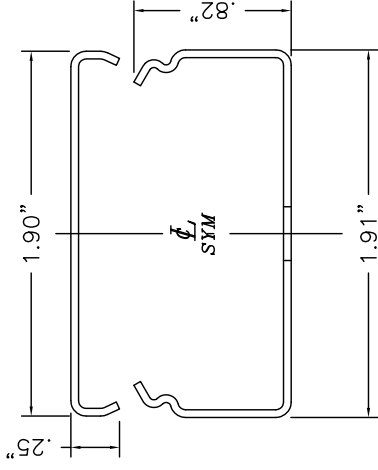

SnapMark™
SMS2400 Series

SMS2417FO INTERNAL ELBOW
2" RADIUS, UNDIVIDED.

SMS2400 SERIES
STEEL RACEWAY
SECTION VIEW
STANDARD IVORY FINISH
COVER & BASE ORDERED SEPARATELY
SCALE: NONE

IVORY FINISH STANDARD

MONOSYSTEMS, INC.
UNIQUE CABLE DISTRIBUTION SOLUTIONS
4 INTERNATIONAL DRIVE
RYE BROOK, NEW YORK 10573
PHONE: (914)-934-2075
FAX: (914)-934-2190