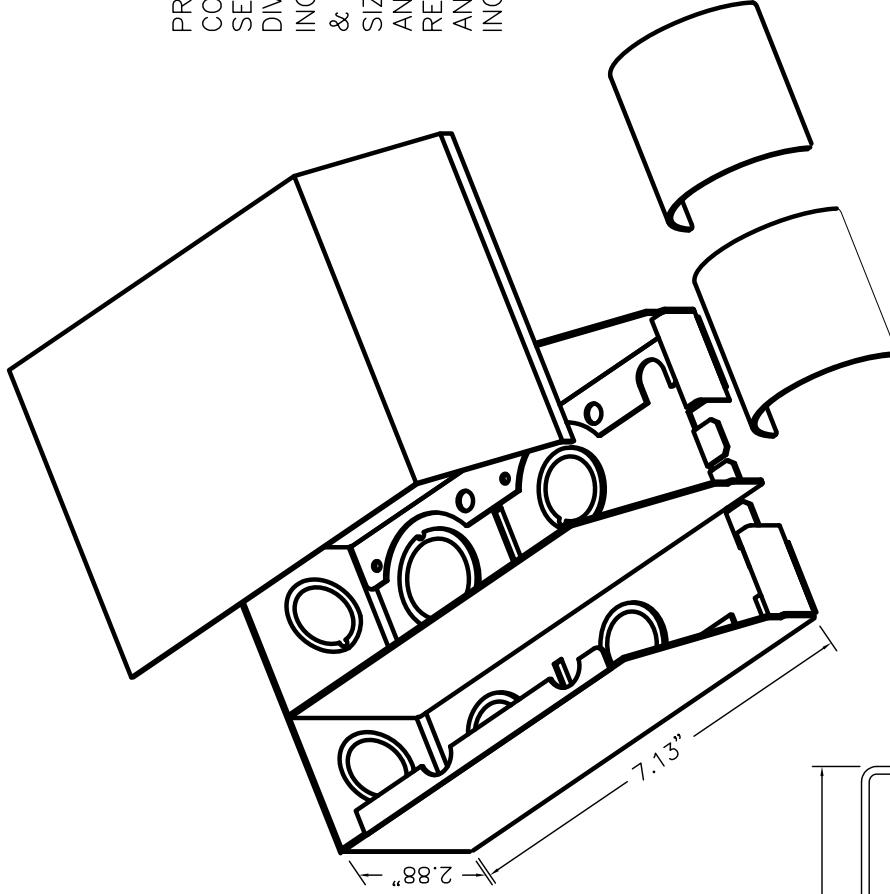

SnapMark™
SMS2400 Series

SMS2410DFO DIVIDED ENTRANCE END

PROVIDES
COMPARTMENTAL
SEPARATION FOR
DIVIDED SYSTEMS.
INCLUDES 3/4", 1",
& 1 1/4" TRADE
SIZE KO'S ON BACK
AND END.
REMOVABLE DIVIDER
AND RADIUS INSERT
INCLUDED.

SMS2400 SERIES
STEEL RACEWAY
SECTION VIEW
STANDARD IVORY FINISH
COVER & BASE
ORDERED SEPARATELY
SCALE: NONE

FILENAME: SMS2400/SMS2410DFO

MONOSYSTEMS, INC.
UNIQUE CABLE DISTRIBUTION SOLUTIONS
4 INTERNATIONAL DRIVE
RYE BROOK, NEW YORK 10573
PHONE: (914)-934-2075
FAX: (914)-934-2190

www.monosystems.com