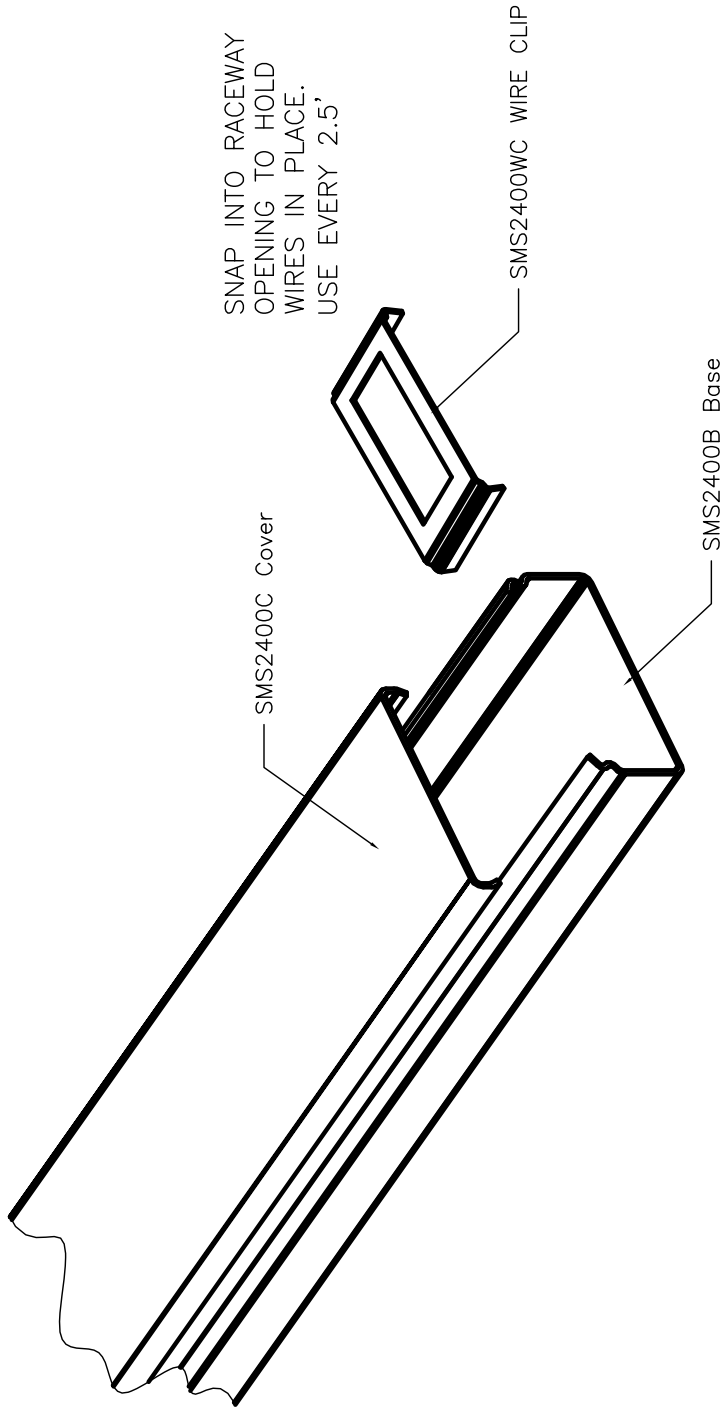

SNAP INTO RACEWAY
OPENING TO HOLD
WIRES IN PLACE.
USE EVERY 2.5'

SMS2400C Cover

SMS2400WC WIRE CLIP

SMS2400B Base

SMS2400 SERIES
STEEL RACEWAY
SECTION VIEW
STANDARD IVORY FINISH
COVER & BASE
ORDERED SEPARATELY
SCALE: NONE