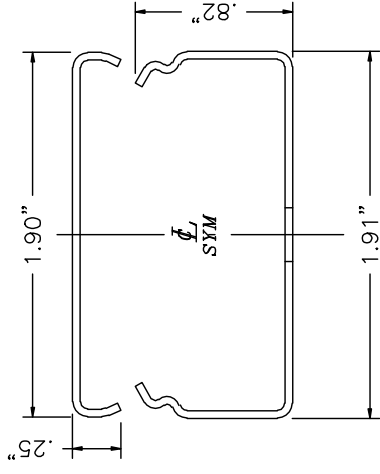

SnapMark™
SMS2400 Series

SMS2411M FLAT ELBOW
MITER STYLE FITTING

SMS2400 SERIES
STEEL RACEWAY
SECTION VIEW
STANDARD IVORY FINISH
COVER & BASE ORDERED SEPARATELY
SCALE: NONE

MONOSYSTEMS, INC.
UNIQUE CABLE DISTRIBUTION SOLUTIONS
4 INTERNATIONAL DRIVE
RYE BROOK, NEW YORK 10573
PHONE: (914)-934-2075
FAX: (914)-934-2190