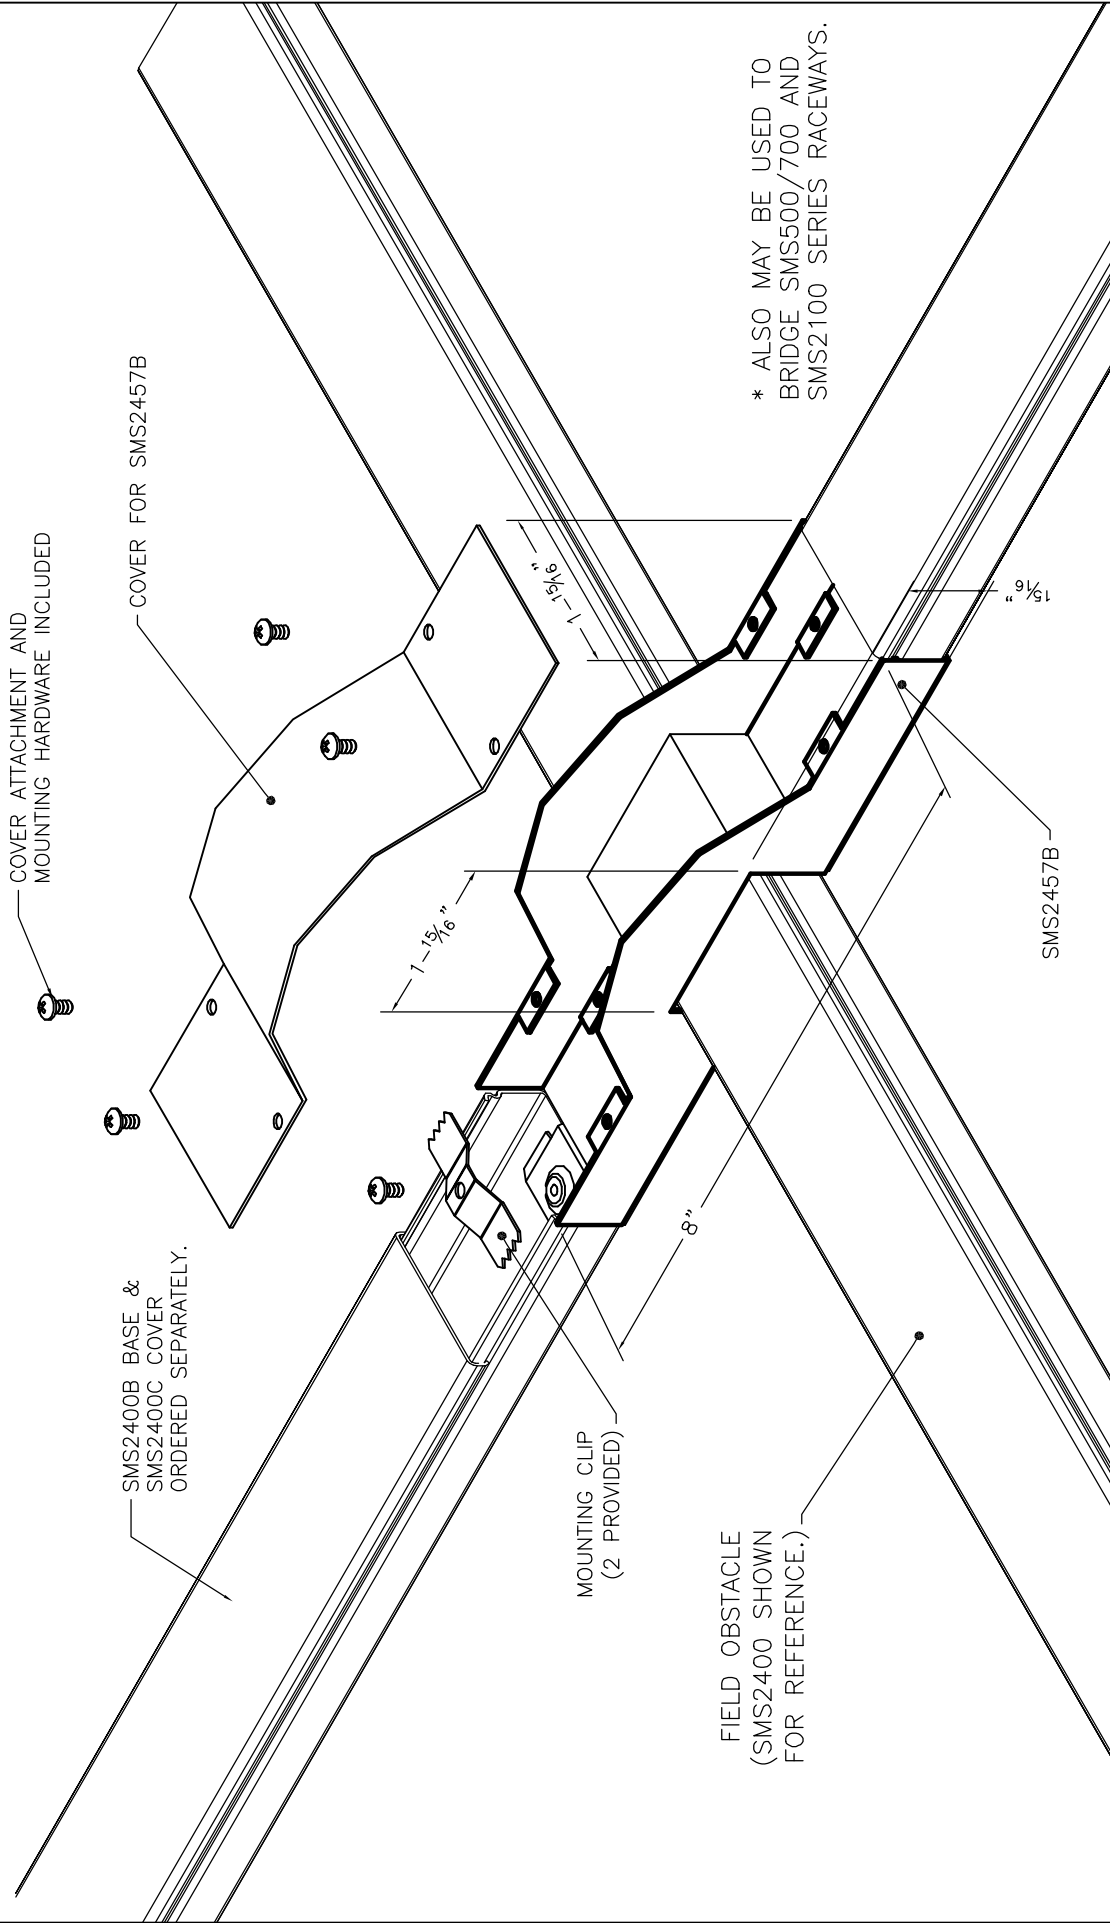

M.S.I. P/N: SMS2457B
RACEWAY BRIDGE FITTING

* ALSO MAY BE USED TO
BRIDGE SMS500/700 AND
SMS2100 SERIES RACEWAYS.

MONOSYSTEMS, INC.
UNIQUE CABLE DISTRIBUTION SOLUTIONS
4 INTERNATIONAL DRIVE
RYE BROOK, NEW YORK 10573
PHONE: (914)-934-2075
FAX: (914)-934-2190

ASSEMBLY HARDWARE PROVIDED
AVAILABLE IN STANDARD IVORY

04/28/05 DOCUMENT REF. NO.: SMS2457B.DWG