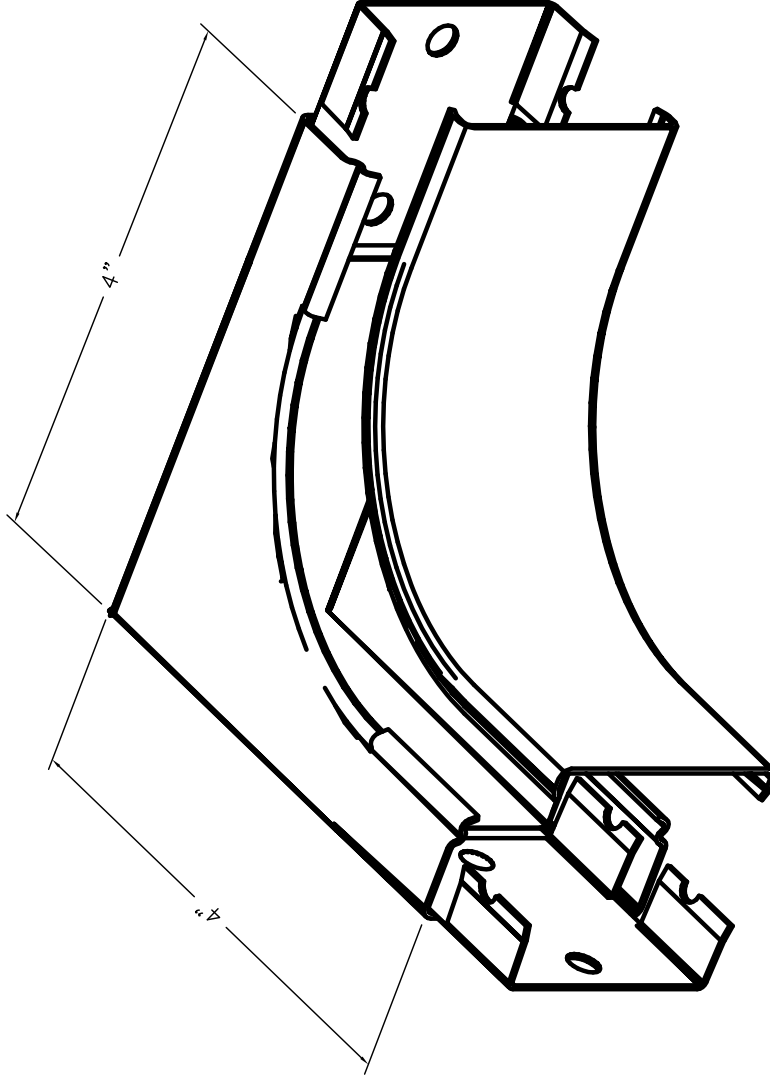

SnapMark™
SMS2400 Series

SMS2417FO INTERNAL ELBOW
2" RADIUS, UNDIVIDED.

SMS2400 SERIES
STEEL RACEWAY
SECTION VIEW
STANDARD IVORY FINISH
COVER & BASE ORDERED SEPARATELY
SCALE: NONE

IVORY FINISH STANDARD

MONOSYSTEMS, INC.
UNIQUE CABLE DISTRIBUTION SOLUTIONS
4 INTERNATIONAL DRIVE
RYE BROOK, NEW YORK 10573
PHONE: (914)-934-2075
FAX: (914)-934-2190