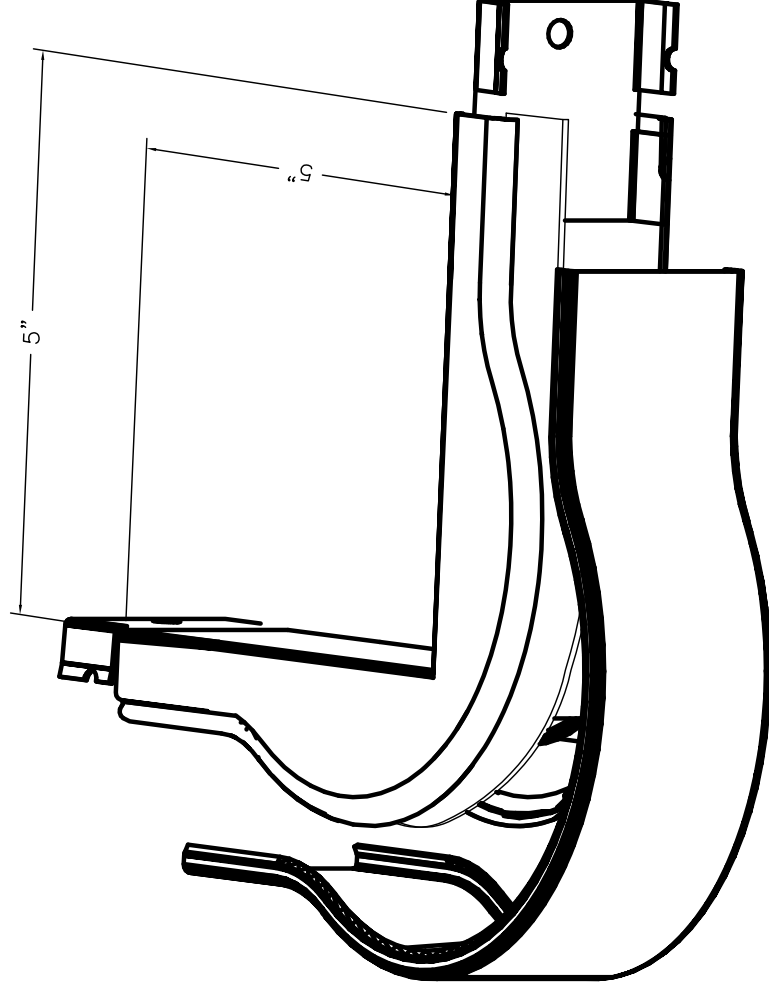

SnapMark™
SMS2400 Series

SMS2418DFO EXTERNAL ELBOW
2" RADIUS, DIVIDED.

SMS2400D SERIES
DIVIDED STEEL RACEWAY
SECTION VIEW
STANDARD IVORY FINISH
COVER & BASE ORDERED SEPARATELY
SCALE: NONE

MONOSYSTEMS, INC.
UNIQUE CABLE DISTRIBUTION SOLUTIONS
4 INTERNATIONAL DRIVE
RYE BROOK, NEW YORK 10573
PHONE: (914)-934-2075
FAX: (914)-934-2190