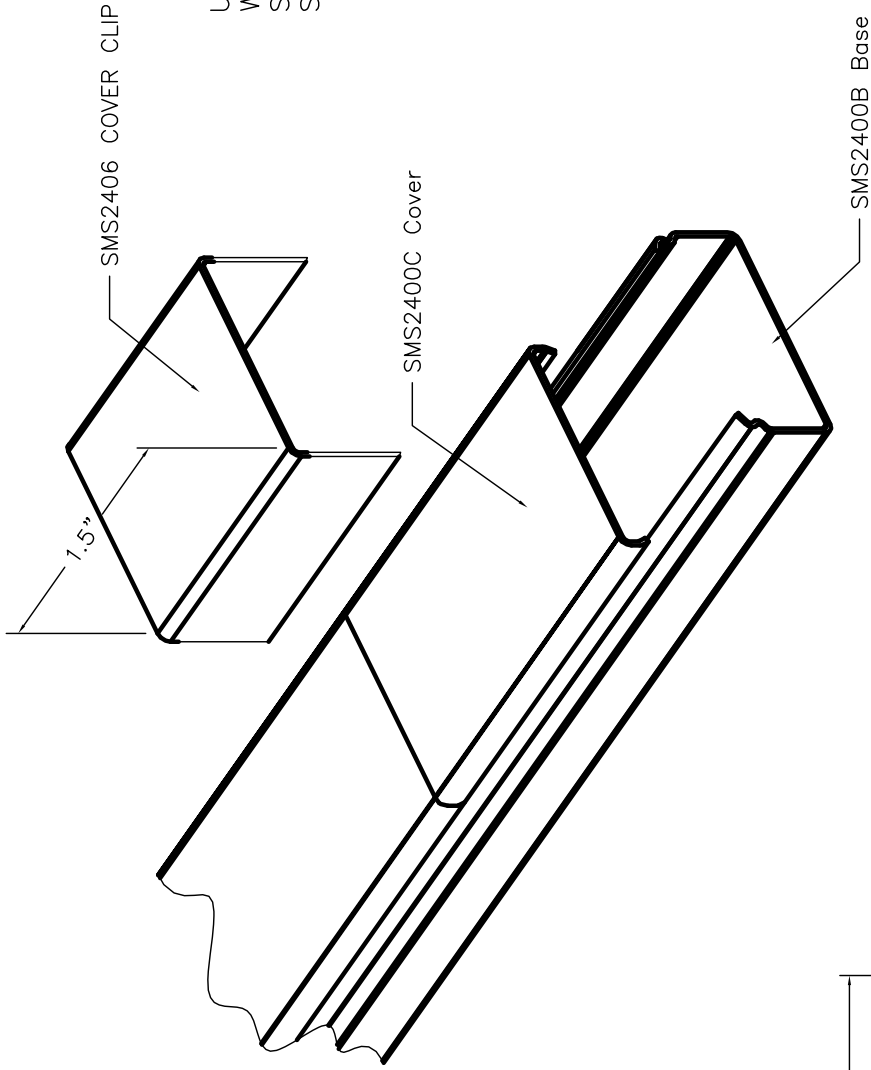

SnapMark™
SMS2400 Series

SMS2406 COVER CLIP

USE AT LOCATIONS
WHERE COVER
SEAMS ARE NOT CUT
SQUARE.