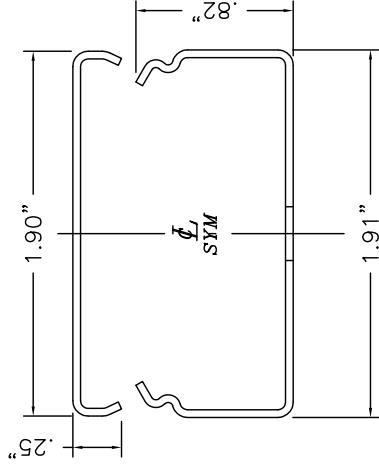

SnapMark™
SMS2400 Series

SMS2411FO FLAT ELBOW
2" RADIUS, UNDIVIDED.

SMS2400 SERIES
STEEL RACEWAY
SECTION VIEW
STANDARD IVORY FINISH
COVER & BASE ORDERED SEPARATELY
SCALE: NONE

MONOSYSTEMS, INC.
UNIQUE CABLE DISTRIBUTION SOLUTIONS
4 INTERNATIONAL DRIVE
RYE BROOK, NEW YORK 10573
PHONE: (914)-934-2075
FAX: (914)-934-2190