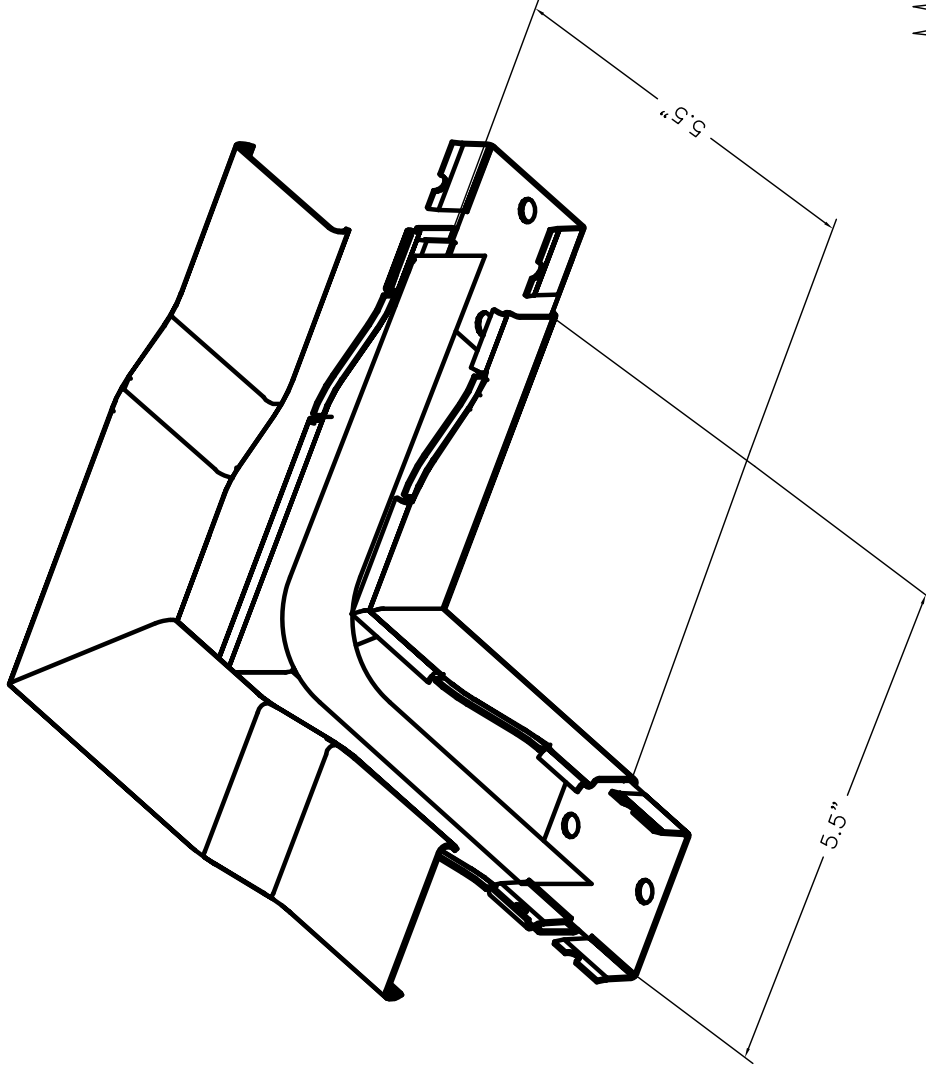

SnapMark™
SMS2400 Series

SMS2411DFO FLAT ELBOW
2" RADIUS, DIVIDED.

SMS2400 SERIES
STEEL RACEWAY
SECTION VIEW
STANDARD IVORY FINISH
COVER & BASE ORDERED SEPARATELY
SCALE: NONE

FILENAME: SMS2411DFO

www.monosystems.com

MONOSYSTEMS, INC.
UNIQUE CABLE DISTRIBUTION SOLUTIONS
4 INTERNATIONAL DRIVE
RYE BROOK, NEW YORK 10573
PHONE: (914)-934-2075
FAX: (914)-934-2190