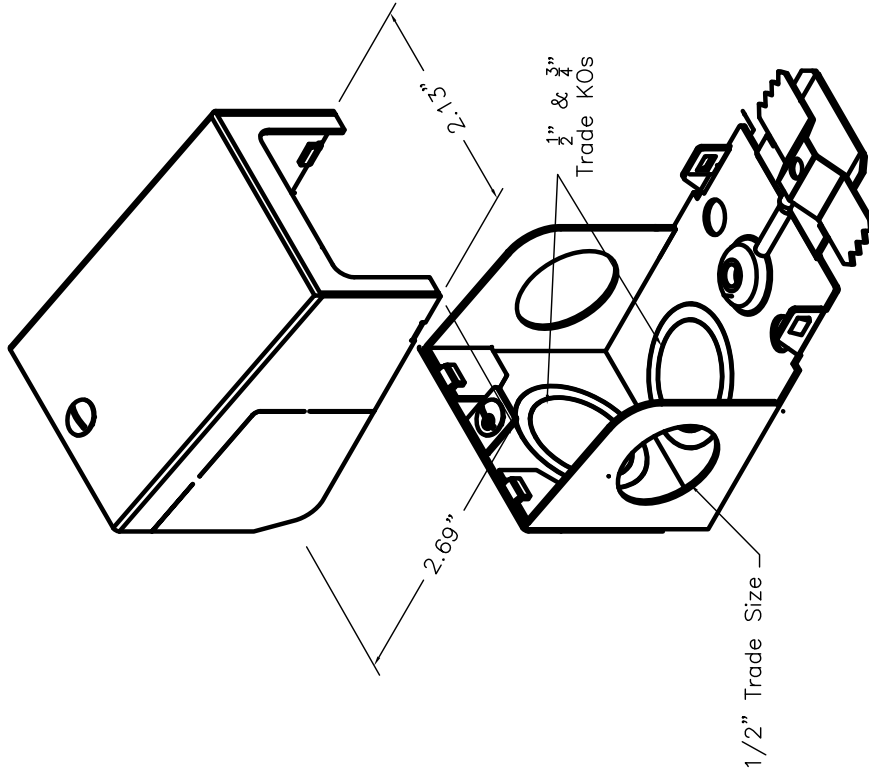

SnapMark™
SMS2400 Series

SMS2410A ENTRANCE END
UNDIVIDED.

SMS2400 SERIES
STEEL RACEWAY
SECTION VIEW
STANDARD IVORY FINISH
COVER & BASE ORDERED SEPARATELY
SCALE: NONE

MONOSYSTEMS, INC.
UNIQUE CABLE DISTRIBUTION SOLUTIONS
4 INTERNATIONAL DRIVE
RYE BROOK, NEW YORK 10573
PHONE: (914)-934-2075
FAX: (914)-934-2190