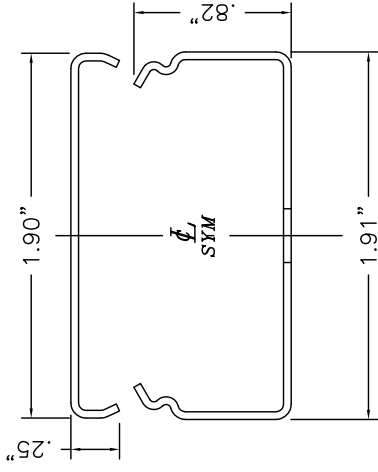

SMS2400 SERIES
STEEL RACEWAY
SECTION VIEW
STANDARD IVORY FINISH
COVER & BASE ORDERED SEPARATELY
SCALE: NONE

IVORY FINISH STANDARD.

ADD "D" SUFFIX TO
DESIGNATE DIVIDED BOXES.

MONOSYSTEMS, INC.
UNICABLE CABLE DISTRIBUTION SOLUTIONS
4 INTERNATIONAL DRIVE
RYE BROOK, NEW YORK 10573
PHONE: (914)-934-2075
FAX: (914)-934-2190