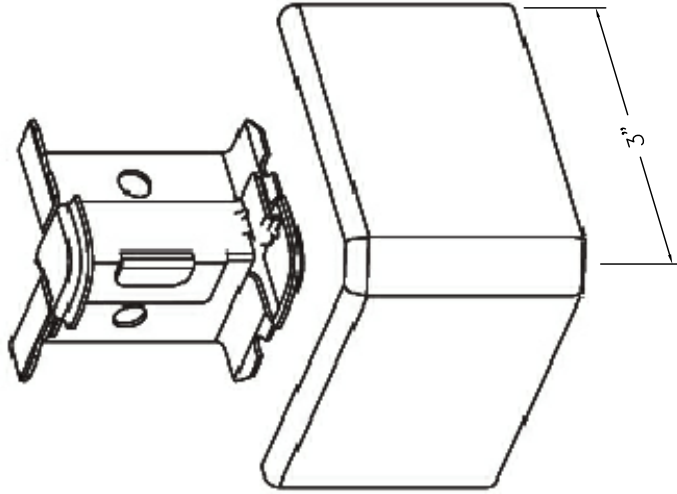

SnapMark™
SMS2400 Series

SMS2418M EXTERNAL ELBOW FITTING
MITER STYLE FITTING

SMS2400 SERIES
STEEL RACEWAY
SECTION VIEW
STANDARD IVORY FINISH
COVER & BASE ORDERED SEPARATELY
SCALE: NONE

MONOSYSTEMS, INC.
UNIQUE CABLE DISTRIBUTION SOLUTIONS
4 INTERNATIONAL DRIVE
RYE BROOK, NEW YORK 10573
PHONE: (914)-934-2075
FAX: (914)-934-2190