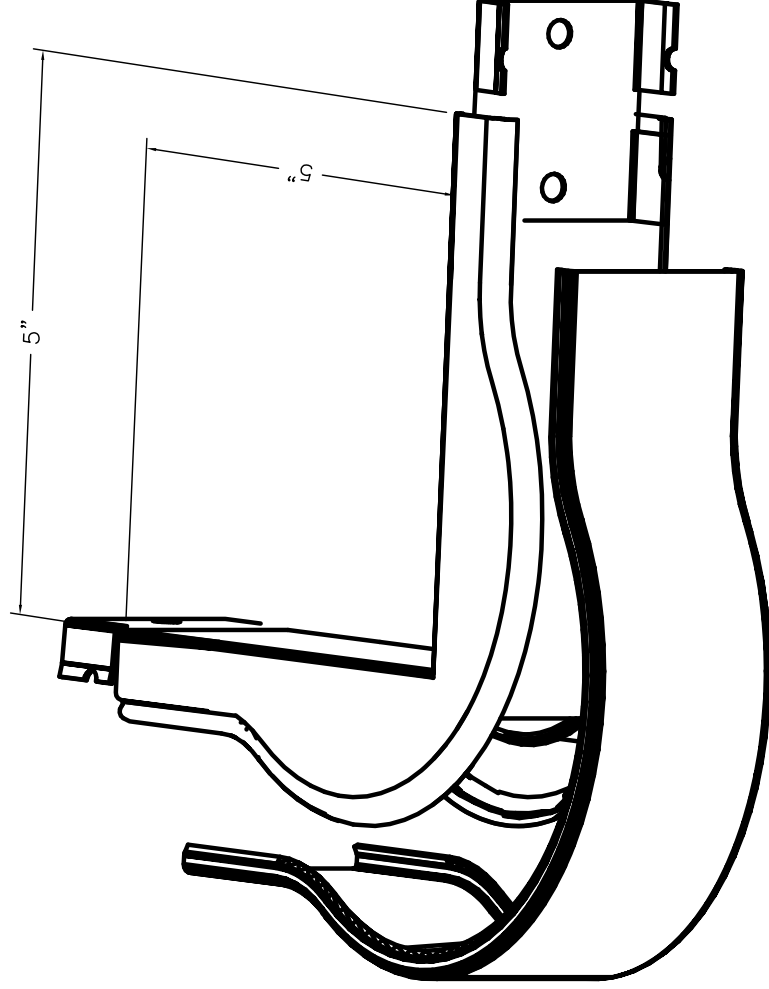

SnapMark™
SMS2400 Series

SMS2418FO EXTERNAL ELBOW
2" RADIUS, UNDIVIDED.

SMS2400 SERIES
STEEL RACEWAY
SECTION VIEW
STANDARD IVORY FINISH
COVER & BASE ORDERED SEPARATELY
SCALE: NONE

MONOSYSTEMS, INC.
UNIQUE CABLE DISTRIBUTION SOLUTIONS
4 INTERNATIONAL DRIVE
RYE BROOK, NEW YORK 10573
PHONE: (914)-934-2075
FAX: (914)-934-2190