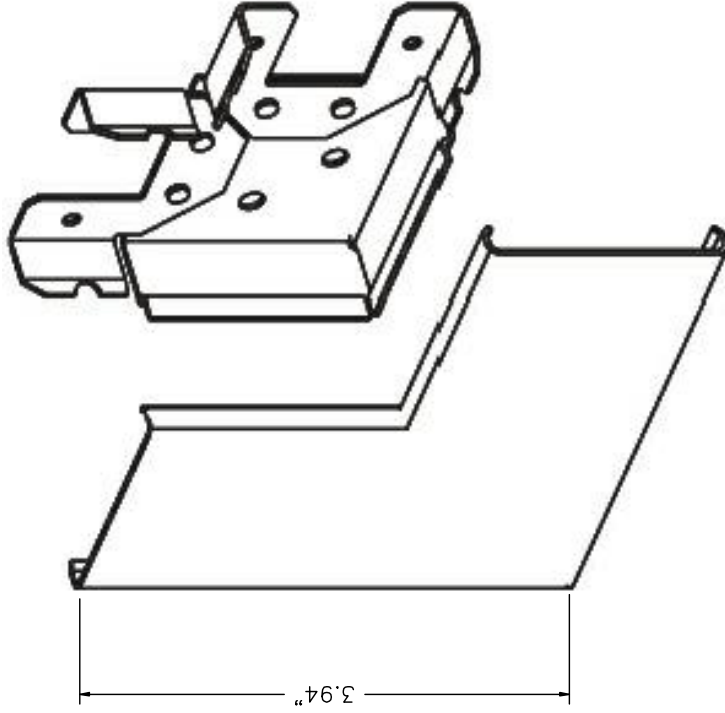

SnapMark™
SMS2400 Series

SMS2411M FLAT ELBOW
MITER STYLE FITTING

SMS2400 SERIES
STEEL RACEWAY
SECTION VIEW
STANDARD IVORY FINISH
COVER & BASE ORDERED SEPARATELY
SCALE: NONE

MONOSYSTEMS, INC.
UNIQUE CABLE DISTRIBUTION SOLUTIONS
4 INTERNATIONAL DRIVE
RYE BROOK, NEW YORK 10573
PHONE: (914)-934-2075
FAX: (914)-934-2190