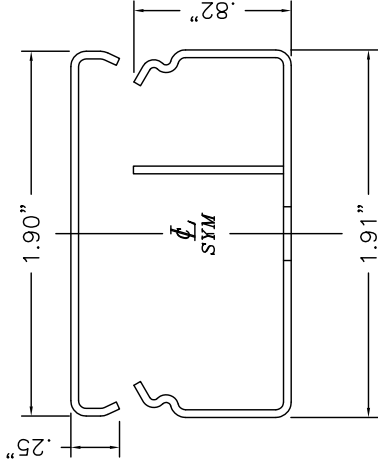

SnapMark™
SMS2400 Series

SMS2417DFO INTERNAL ELBOW
2" RADIUS, DIVIDED.

SMS2400D SERIES
DIVIDED STEEL RACEWAY
SECTION VIEW
STANDARD IVORY FINISH
COVER & BASE ORDERED SEPARATELY
SCALE: NONE

IVORY FINISH STANDARD

MONOSYSTEMS, INC.
UNIQUE CABLE DISTRIBUTION SOLUTIONS
4 INTERNATIONAL DRIVE
RYE BROOK, NEW YORK 10573
PHONE: (914)-934-2075
FAX: (914)-934-2190