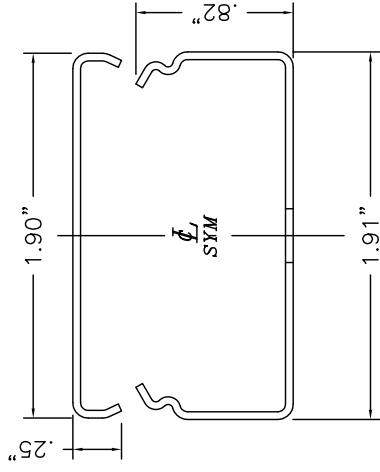

SnapMark™
SMS2400 Series

SMS2415FO TEE
2" RADIUS, UNDIVIDED.