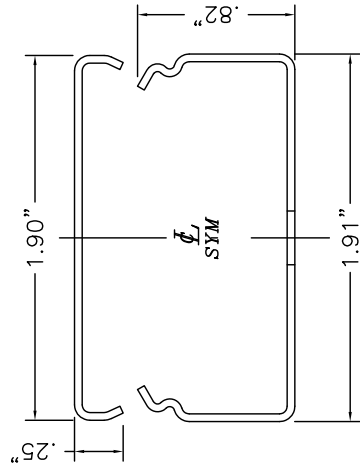

SMS2400 SERIES
STEEL RACEWAY
SECTION VIEW
STANDARD IVORY FINISH
COVER & BASE
ORDERED SEPARATELY
SCALE: NONE

FILENAME: SMS2400/SMS2410B

MONOSYSTEMS, INC.
UNIQUE CABLE DISTRIBUTION SOLUTIONS
4 INTERNATIONAL DRIVE
RYE BROOK, NEW YORK 10573
PHONE: (914)-934-2075
FAX: (914)-934-2190

www.monosystems.com