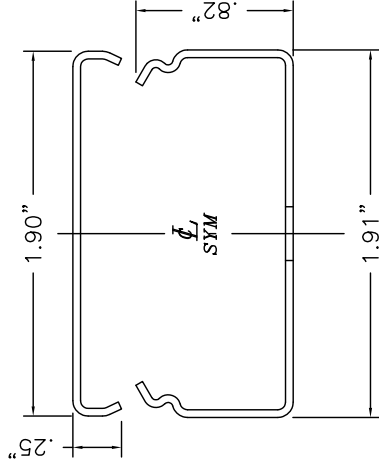

SnapMark™
SMS2400 Series

SMS2410C ENTRANCE END
UNDIVIDED.

SMS2400 SERIES
STEEL RACEWAY
SECTION VIEW
STANDARD IVORY FINISH
COVER & BASE ORDERED SEPARATELY
SCALE: NONE

MONOSYSTEMS, INC.
UNIQUE CABLE DISTRIBUTION SOLUTIONS
4 INTERNATIONAL DRIVE
RYE BROOK, NEW YORK 10573
PHONE: (914)-934-2075
FAX: (914)-934-2190