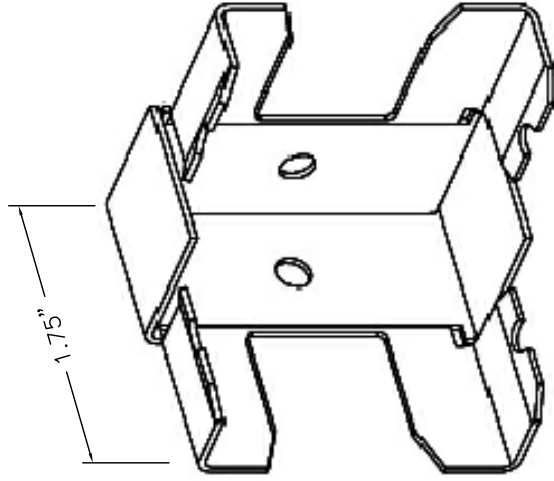

SnapMark™
SMS2400 Series

SMS2417M INTERNAL ELBOW FITTING
MITER STYLE FITTING

SMS2400 SERIES
STEEL RACEWAY
SECTION VIEW
STANDARD IVORY FINISH
COVER & BASE ORDERED SEPARATELY
SCALE: NONE

MONOSYSTEMS, INC.
UNIQUE CABLE DISTRIBUTION SOLUTIONS
4 INTERNATIONAL DRIVE
RYE BROOK, NEW YORK 10573
PHONE: (914)-934-2075
FAX: (914)-934-2190