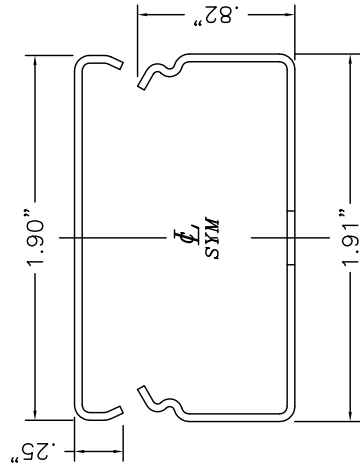

SnapMark™ SMS2400 Series

SMS2400 BASE & COVER (ADD 'D' SUFFIX TO DESIGNATE DIVIDED)

STANDARD BASE: 10'-0" L
STANDARD COVER: 5'-0" L
STANDARD IVORY

SMS2400 SERIES
STEEL RACEWAY
SECTION VIEW
STANDARD IVORY FINISH
COVER & BASE
ORDERED SEPARATELY
SCALE: NONE

FILENAME: SMS2400/SMS2400BD

SMS2400 Raceway Wire Fill Capacities for power			
WIRE SIZE THHN/THWN	O.D. Inches	Inches	NUMBER OF CONDUCTORS (40% FILL)
			WITH PLUGMOLD RECEPTACAL
14 AWG	0.111	[2.8]	57
12 AWG	0.130	[3.3]	41
10 AWG	0.164	[4.2]	26