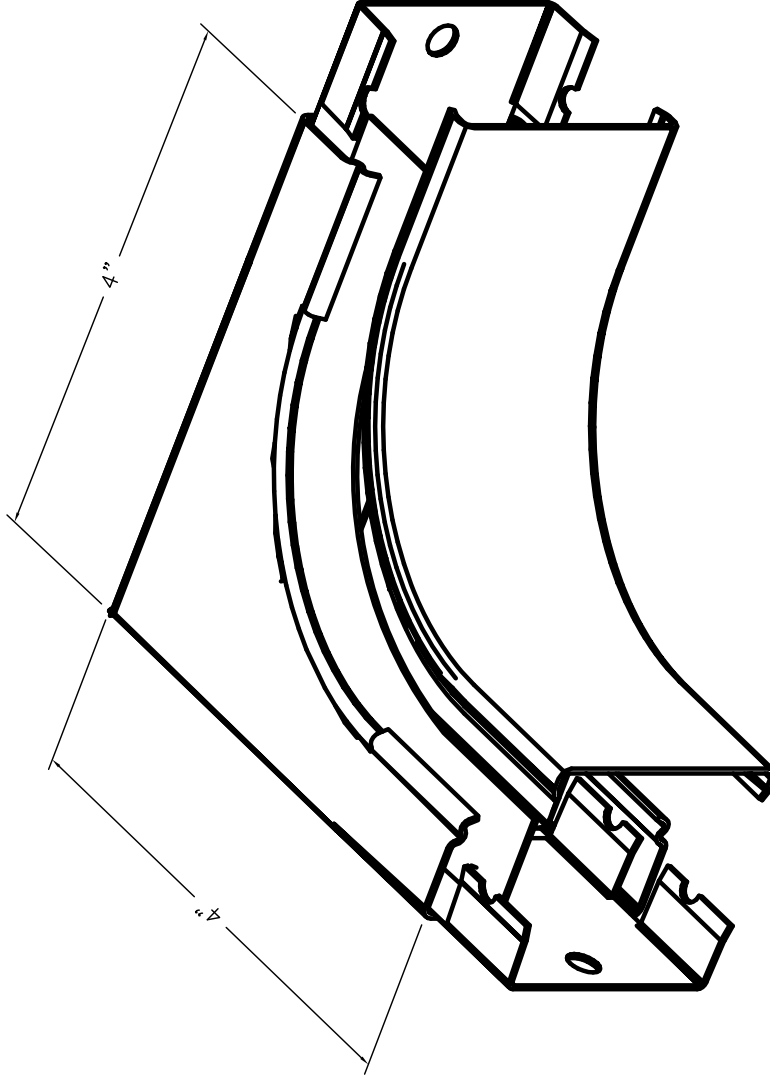

SnapMark™
SMS2400 Series

SMS2417DFO INTERNAL ELBOW
2" RADIUS, DIVIDED.

SMS2400D SERIES
DIVIDED STEEL RACEWAY
SECTION VIEW
STANDARD IVORY FINISH
COVER & BASE ORDERED SEPARATELY
SCALE: NONE

IVORY FINISH STANDARD

MONOSYSTEMS, INC.
UNIQUE CABLE DISTRIBUTION SOLUTIONS
4 INTERNATIONAL DRIVE
RYE BROOK, NEW YORK 10573
PHONE: (914)-934-2075
FAX: (914)-934-2190