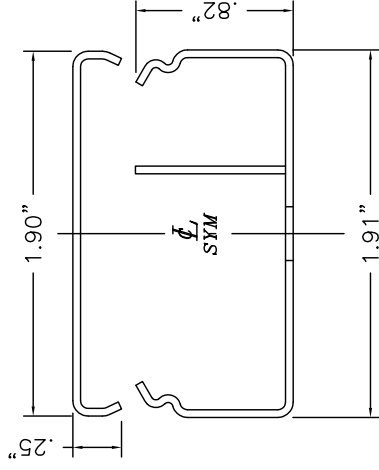

SnapMark™
SMS2400 Series

SMS2418DFO EXTERNAL ELBOW
2" RADIUS, DIVIDED.

SMS2400D SERIES
DIVIDED STEEL RACEWAY
SECTION VIEW
STANDARD IVORY FINISH
COVER & BASE ORDERED SEPARATELY
SCALE: NONE

MONOSYSTEMS, INC.
UNIQUE CABLE DISTRIBUTION SOLUTIONS
4 INTERNATIONAL DRIVE
RYE BROOK, NEW YORK 10573
PHONE: (914)-934-2075
FAX: (914)-934-2190