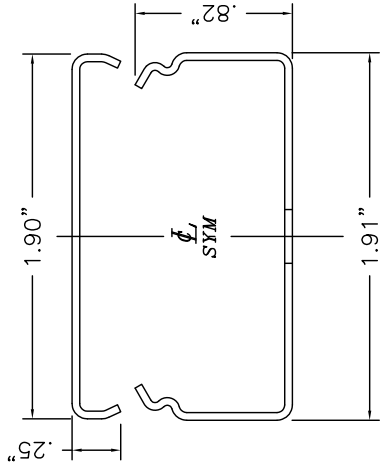

SnapMark™
SMS2400 Series
SMS2401 COUPLING
FOR UNDIVIDED RACEWAY

SMS2400 SERIES
STEEL RACEWAY
SECTION VIEW
STANDARD IVORY FINISH
COVER & BASE ORDERED SEPARATELY
SCALE: NONE

SMS2400B BASE &
SMS2400C COVER
(SHOWN FOR REFERENCE)

SMS2401 COUPLING