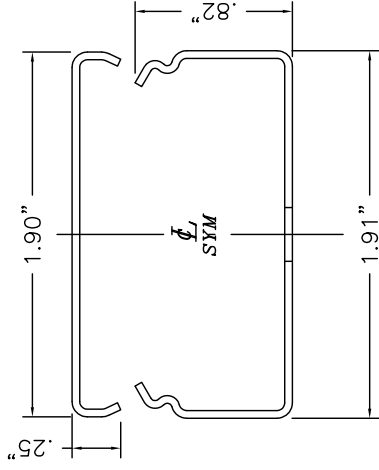

SnapMark™
SMS2400 Series

SMS2410A ENTRANCE END
UNDIVIDED.

SMS2400 SERIES
STEEL RACEWAY
SECTION VIEW
STANDARD IVORY FINISH
COVER & BASE ORDERED SEPARATELY
SCALE: NONE

MONOSYSTEMS, INC.
UNIQUE CABLE DISTRIBUTION SOLUTIONS
4 INTERNATIONAL DRIVE
RYE BROOK, NEW YORK 10573
PHONE: (914)-934-2075
FAX: (914)-934-2190