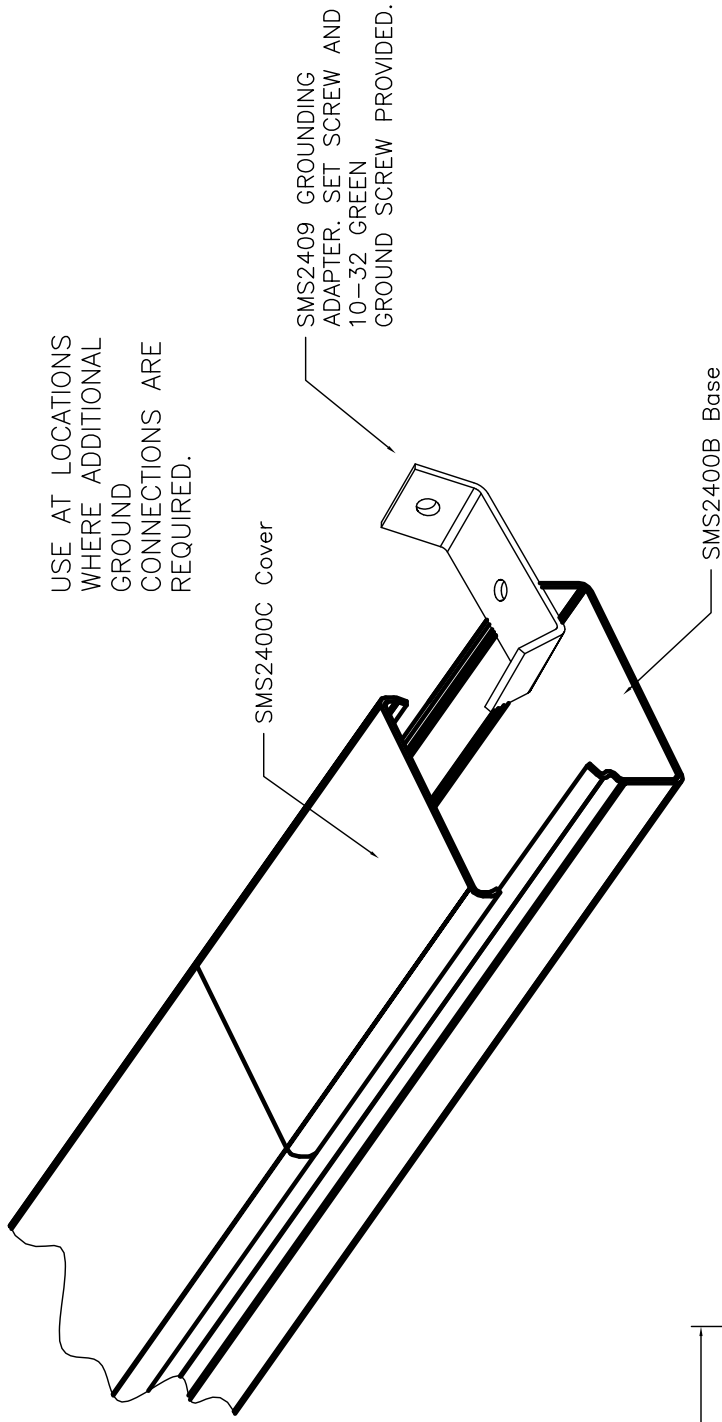

SnapMark™
SMS2400 Series

SMS2409 GROUNDING ADAPTER

SMS2400 SERIES
STEEL RACEWAY
SECTION VIEW
STANDARD IVORY FINISH
COVER & BASE
ORDERED SEPARATELY
SCALE: NONE

FILENAME: SMS2400/SMS2409

www.monosystems.com

MONOSYSTEMS, INC.
UNIQUE CABLE DISTRIBUTION SOLUTIONS
4 INTERNATIONAL DRIVE
RYE BROOK, NEW YORK 10573
PHONE: (914)-934-2075
FAX: (914)-934-2190