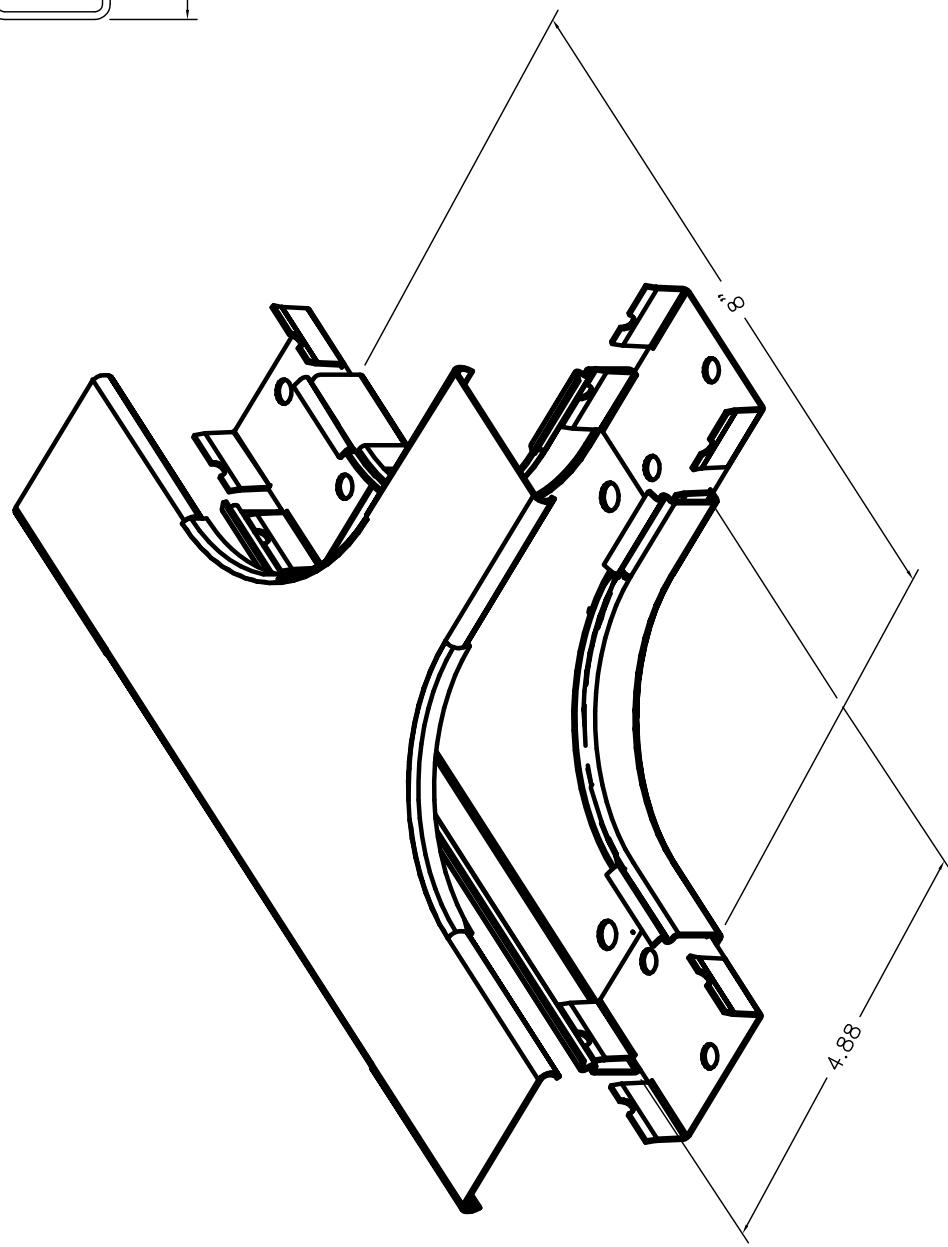

SMS2400 SERIES
STEEL RACEWAY
SECTION VIEW
STANDARD IVORY FINISH
COVER & BASE ORDERED SEPARATELY
SCALE: NONE

MONOSYSTEMS, INC.
UNIQUE CABLE DISTRIBUTION SOLUTIONS
4 INTERNATIONAL DRIVE
RYE BROOK, NEW YORK 10573
PHONE: (914)-934-2075
FAX: (914)-934-2190