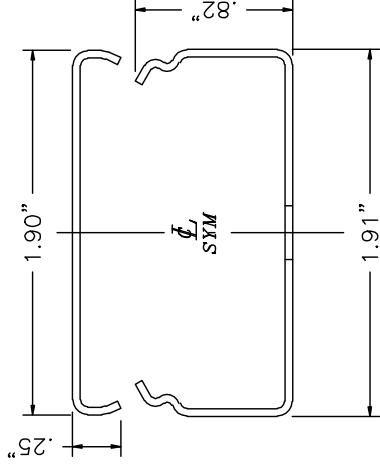

SnapMark™
SMS2400 Series

SMS2415M TEE FITTING
MITER STYLE FITTING

SMS2400 SERIES
STEEL RACEWAY
SECTION VIEW
STANDARD IVORY FINISH
COVER & BASE ORDERED SEPARATELY
SCALE: NONE