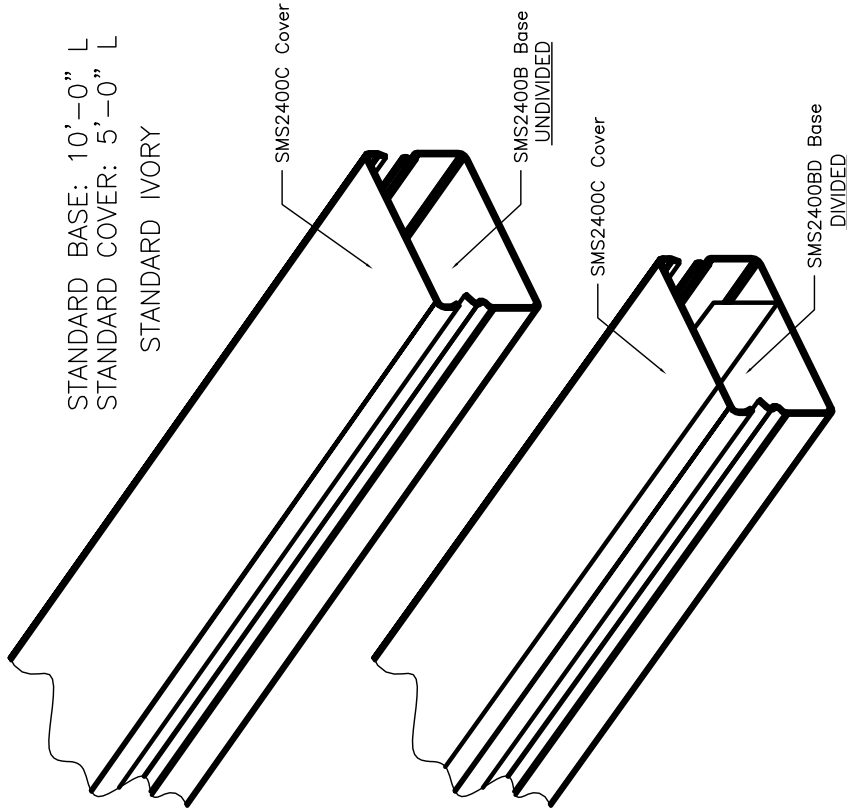

SnapMark™ SMS2400 Series

SMS2400 BASE & COVER (ADD 'D' SUFFIX TO DESIGNATE DIVIDED)

STANDARD BASE: 10'-0" L
STANDARD COVER: 5'-0" L
STANDARD IVORY

SMS2400 SERIES
STEEL RACEWAY
SECTION VIEW
STANDARD IVORY FINISH
COVER & BASE
ORDERED SEPARATELY
SCALE: NONE