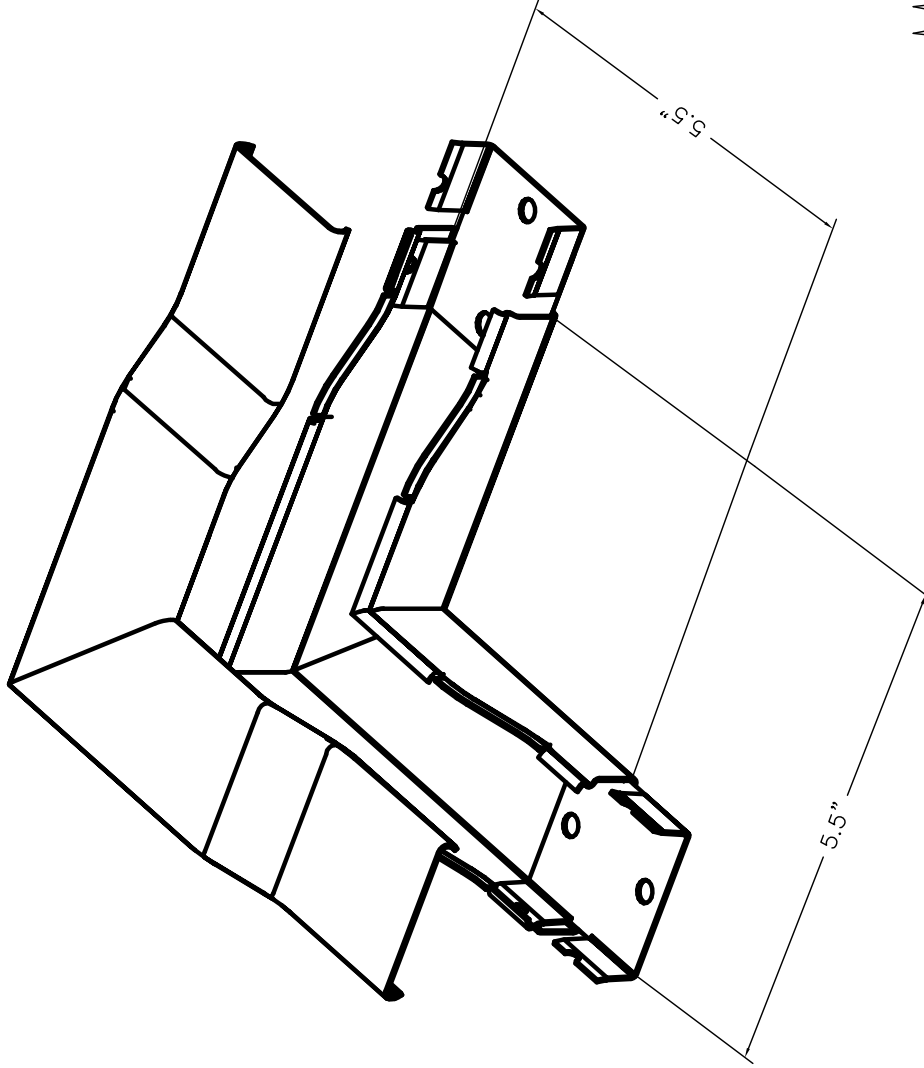

SnapMark™
SMS2400 Series

SMS2411FO FLAT ELBOW
2" RADIUS, UNDIVIDED.

SMS2400 SERIES
STEEL RACEWAY
SECTION VIEW
STANDARD IVORY FINISH
COVER & BASE ORDERED SEPARATELY
SCALE: NONE

MONOSYSTEMS, INC.
UNIQUE CABLE DISTRIBUTION SOLUTIONS
4 INTERNATIONAL DRIVE
RYE BROOK, NEW YORK 10573
PHONE: (914)-934-2075
FAX: (914)-934-2190