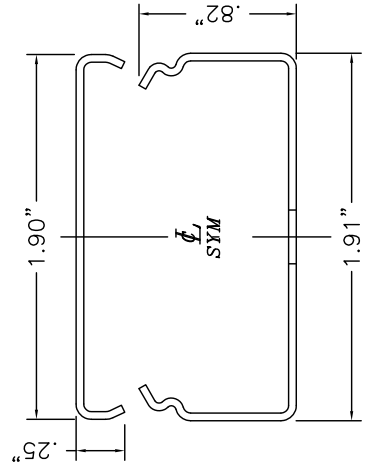

SMS2400 SERIES
STEEL RACEWAY
SECTION VIEW
STANDARD IVORY FINISH
COVER & BASE
ORDERED SEPARATELY
SCALE: NONE

FILENAME: SMS2400/SMS2406

www.monosystems.com

MONOSYSTEMS, INC.
UNIQUE CABLE DISTRIBUTION SOLUTIONS
4 INTERNATIONAL DRIVE
RYE BROOK, NEW YORK 10573
PHONE: (914)-934-2075
FAX: (914)-934-2190