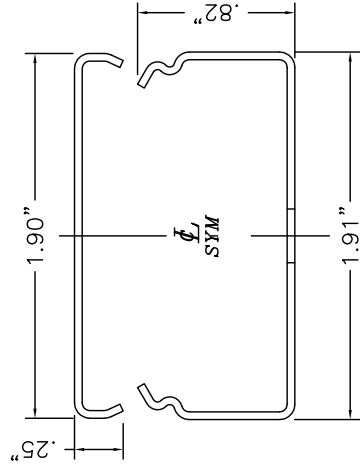

SnapMark™
SMS2400 Series

SMS2409 GROUNDING ADAPTER

SMS2400 SERIES
STEEL RACEWAY
SECTION VIEW
STANDARD IVORY FINISH
COVER & BASE
ORDERED SEPARATELY
SCALE: NONE

FILENAME: SMS2400/SMS2409

www.monosystems.com

MONOSYSTEMS, INC.
UNIQUE CABLE DISTRIBUTION SOLUTIONS
4 INTERNATIONAL DRIVE
RYE BROOK, NEW YORK 10573
PHONE: (914)-934-2075
FAX: (914)-934-2190