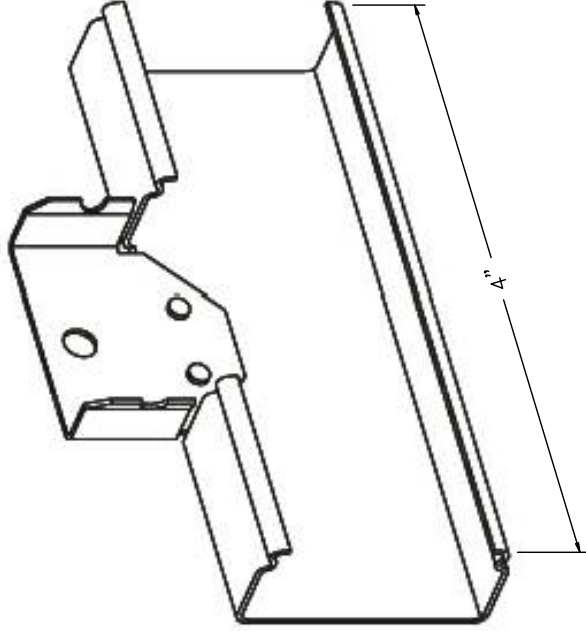

MONOSYSTEMS, INC.
UNIQUE CABLE DISTRIBUTION SOLUTIONS
4 INTERNATIONAL DRIVE
RYE BROOK, NEW YORK 10573
PHONE: (914)-934-2075
FAX: (914)-934-2190