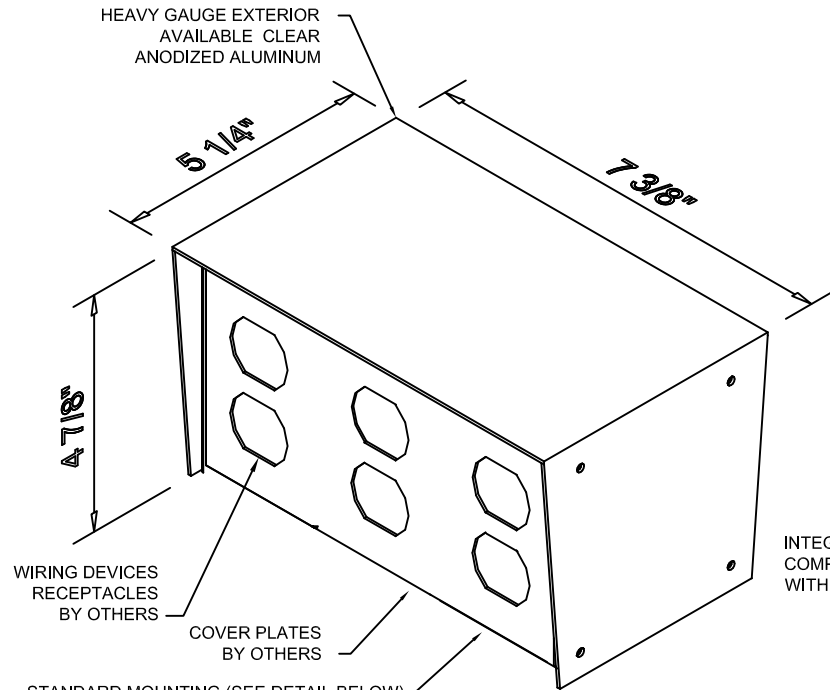

DPS-3-DM

DESK PEDESTAL SYSTEM AVAILABLE IN ANODIZED ALUMINUM

STANDARD MOUNTING (SEE DETAIL BELOW)
ACCOMMODATES A WIDE VARIETY OF WIRING
DEVICES AND STANDARD TWO GANG FACEPLATES