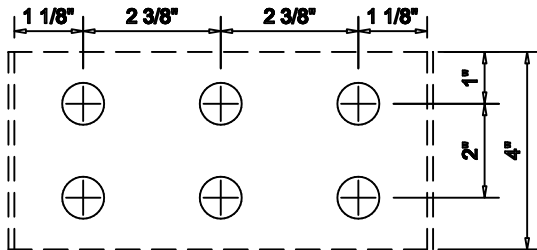

**DPS-3-DM
BACK TO BACK TO BACK
MULTI-GANG STYLE
BOX SHANK LOCATIONS**