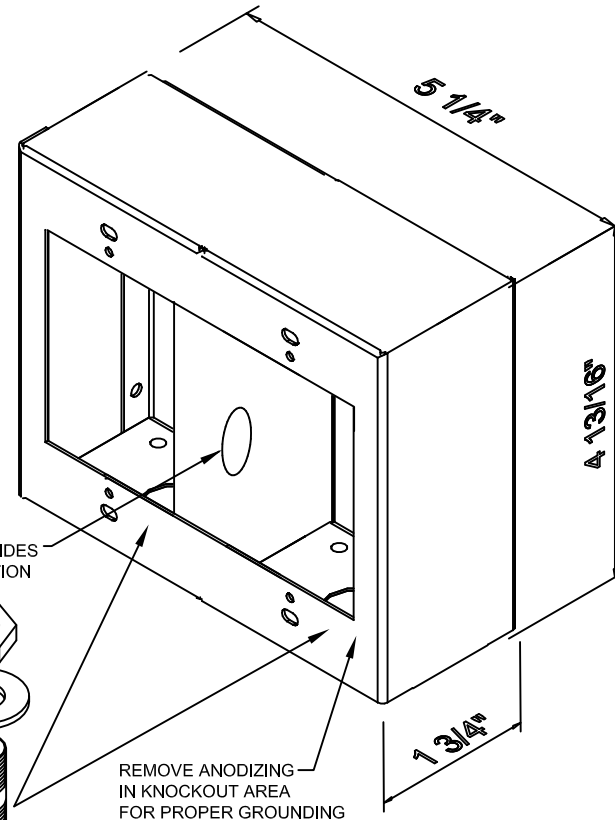

MOUNTING PATTERN (SEE DETAIL BELOW)
ACCOMMODATES A WIDE VARIETY OF WIRING
DEVICES AND STANDARD
TWO GANG FACEPLATES

SINGLE-SIDED
MULTI-GANG
BOX SHANK LOCATIONS

INTEGRATED DIVIDER PROVIDES
COMPARTMENTAL SEPARATION
WITH 1 1/8" KNOCKOUT