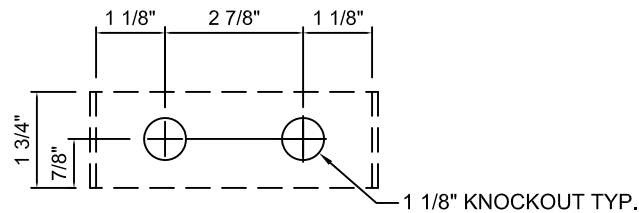

MOUNTING PATTERN (SEE DETAIL BELOW)
ACCOMMODATES A WIDE VARIETY OF WIRING
DEVICES AND STANDARD
TWO GANG FACEPLATES

SINGLE-SIDED
MULTI-GANG
BOX SHANK LOCATIONS

INTEGRATED DIVIDER PROVIDES
COMPARTMENTAL SEPARATION
WITH 1 1/8" KNOCKOUT