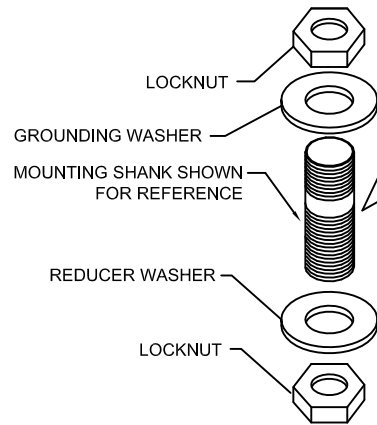

www.monosystems.com

DPS-2-DM

DESK PEDESTAL SYSTEM AVAILABLE IN ANODIZED ALUMINUM

HEAVY GAUGE EXTERIOR
AVAILABLE CLEAR
ANODIZED ALUMINUM

STANDARD MOUNTING (SEE DETAIL BELOW)
ACCOMMODATES A WIDE VARIETY OF WIRING
DEVICES AND STANDARD TWO GANG FACEPLATES

**DPS-2-DM
BACK TO BACK
MULTI-GANG STYLE
BOX SHANK LOCATIONS**

REMOVE ANODIZING
IN KNOCKOUT AREA
FOR PROPER GROUNDING

INSIDE OF FRAME
WITH RECEPTACLES AND
COVER PLATES REMOVED

GROUNDING
MAY BE USED FOR GROUNDING
OF PEDESTAL BOX WITH LOCKING RINGS
ALL MOUNTING HARDWARE PROVIDED BY OTHERS