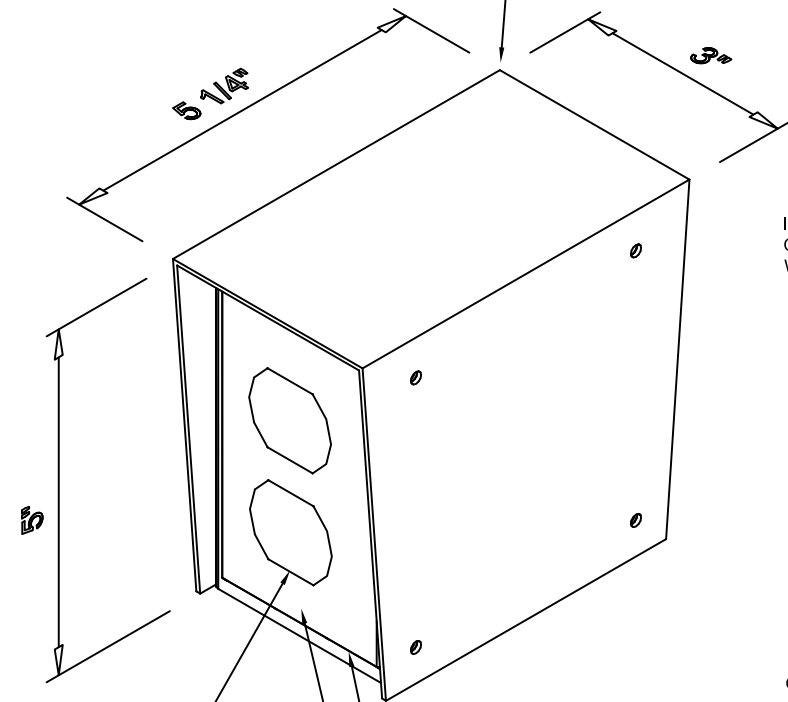

DPS-1-DM

DESK PEDESTAL SYSTEM AVAILABLE IN ANODIZED ALUMINUM

HEAVY GAUGE EXTERIOR
AVAILABLE IN CLEAR
ANODIZED ALUMINUM

WIRING DEVICES
RECEPTACLE
BY OTHERS

COVER PLATES
(BY OTHERS)

MOUNTING PATTERN (SEE DETAIL BELOW)
ACCOMMODATES A WIDE VARIETY OF WIRING
DEVICES AND STANDARD
SINGLE GANG FACEPLATES

DPS-1-DM
BACK TO BACK
MULTI-GANG STYLE
BOX SHANK LOCATIONS

FILENAME: CS-DPS-1-DM

02/09/2011

INTEGRATED DIVIDER PROVIDES
COMPARTMENTAL SEPARATION
WITH 1 1/8" KNOCKOUT

REMOVE ANODIZING
IN KNOCKOUT AREA
FOR PROPER
GROUNDING