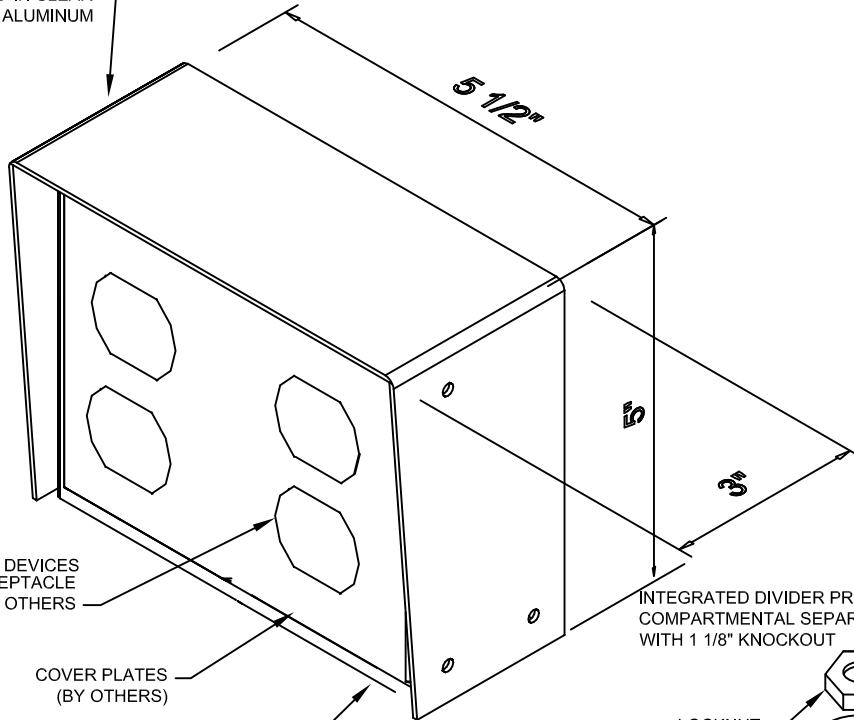

DPS1-2-DM

DESK PEDESTAL SYSTEM AVAILABLE IN ANODIZED ALUMINUM

HEAVY GAUGE EXTERIOR
AVAILABLE IN CLEAR
ANODIZED ALUMINUM

WIRING DEVICES
RECEPTACLE
BY OTHERS

COVER PLATES
(BY OTHERS)

MOUNTING PATTERN (SEE DETAIL BELOW)
ACCOMMODATES A WIDE VARIETY OF WIRING
DEVICES AND STANDARD
TWO GANG FACEPLATES