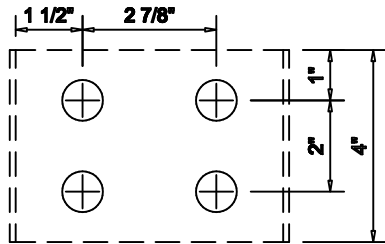

**DPS-2-DM
BACK TO BACK
MULTI-GANG STYLE
BOX SHANK LOCATIONS**