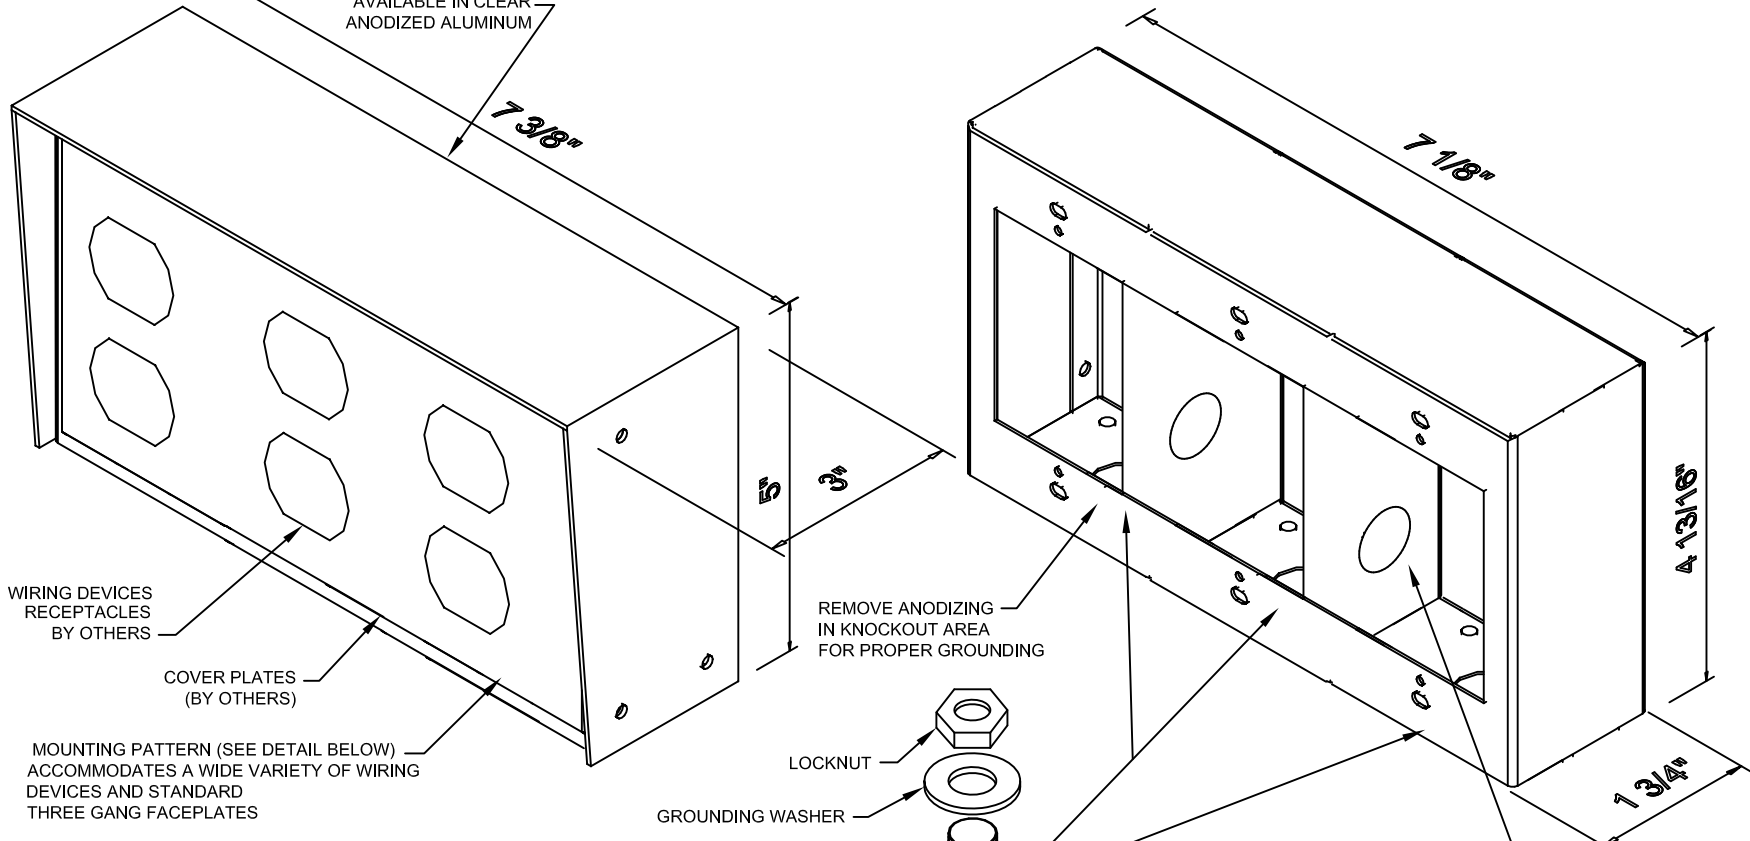

DPS1-3-DM

DESK PEDESTAL SYSTEM AVAILABLE IN ANODIZED ALUMINUM

HEAVY GAUGE EXTERIOR
AVAILABLE IN CLEAR
ANODIZED ALUMINUM

GROUNDING
MAY BE USED FOR GROUNDING
OF PEDESTAL BOX WITH LOCKING RINGS
ALL MOUNTING HARDWARE PROVIDED BY OTHERS