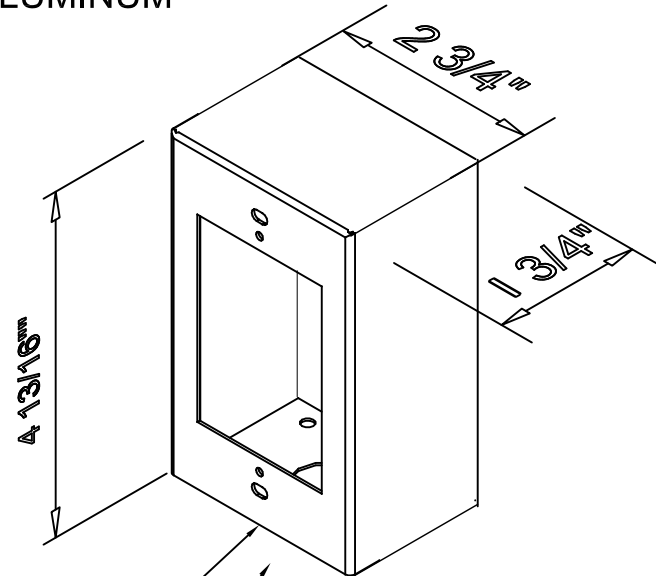

DPS1-1-DM

DESK PEDESTAL SYSTEM AVAILABLE IN ANODIZED ALUMINUM

INSIDE OF FRAME WITH RECEPTACLES AND COVER PLATES REMOVED