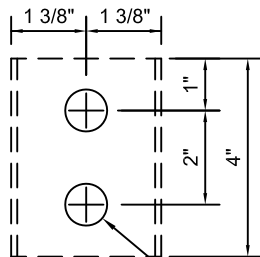

DPS-1-DM
BACK TO BACK
MULTI-GANG STYLE
BOX SHANK LOCATIONS

FILENAME: CS-DPS-1-DM

02/09/2011

INTEGRATED DIVIDER PROVIDES
COMPARTMENTAL SEPARATION
WITH 1 1/8" KNOCKOUT

REMOVE ANODIZING
IN KNOCKOUT AREA
FOR PROPER
GROUNDING