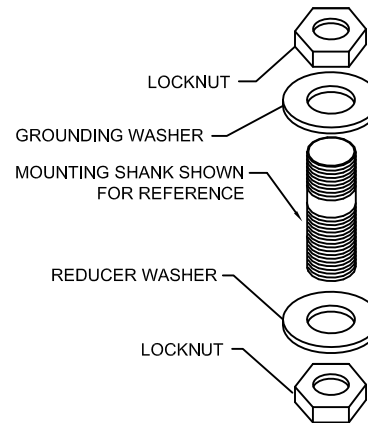

GROUNDING
MAY BE USED FOR GROUNDING
OF PEDESTAL BOX WITH LOCKING RINGS
ALL MOUNTING HARDWARE PROVIDED BY OTHERS

MONO-SYSTEMS, INC.
UNIQUE CABLE DISTRIBUTION SOLUTIONS
4 INTERNATIONAL DRIVE
RYE BROOK, NEW YORK 10573
PHONE: (914)-934-2075
FAX: (914)-934-2190

www.monosystems.com