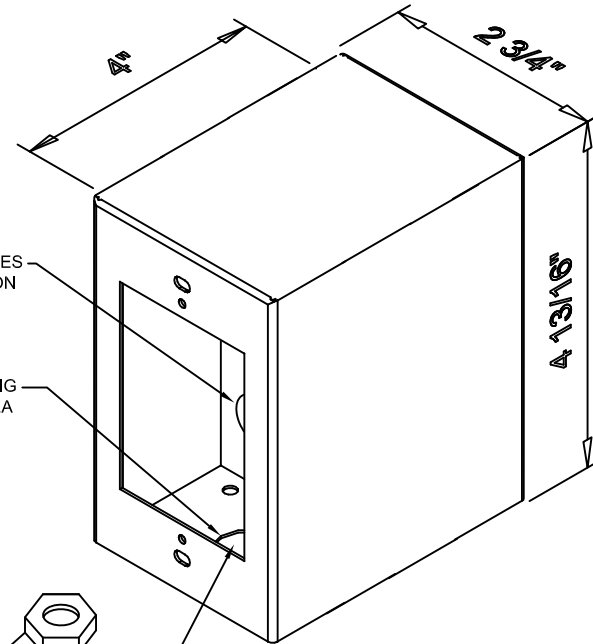

DPS-1-DM

DESK PEDESTAL SYSTEM AVAILABLE IN ANODIZED ALUMINUM

HEAVY GAUGE EXTERIOR
AVAILABLE IN CLEAR
ANODIZED ALUMINUM

WIRING DEVICES
RECEPTACLE
BY OTHERS

COVER PLATES
(BY OTHERS)

MOUNTING PATTERN (SEE DETAIL BELOW)
ACCOMMODATES A WIDE VARIETY OF WIRING
DEVICES AND STANDARD
SINGLE GANG FACEPLATES

DPS-1-DM
BACK TO BACK
MULTI-GANG STYLE
BOX SHANK LOCATIONS

FILENAME: CS-DPS-1-DM

02/09/2011

INTEGRATED DIVIDER PROVIDES
COMPARTMENTAL SEPARATION
WITH 1 1/8" KNOCKOUT

REMOVE ANODIZING
IN KNOCKOUT AREA
FOR PROPER
GROUNDING