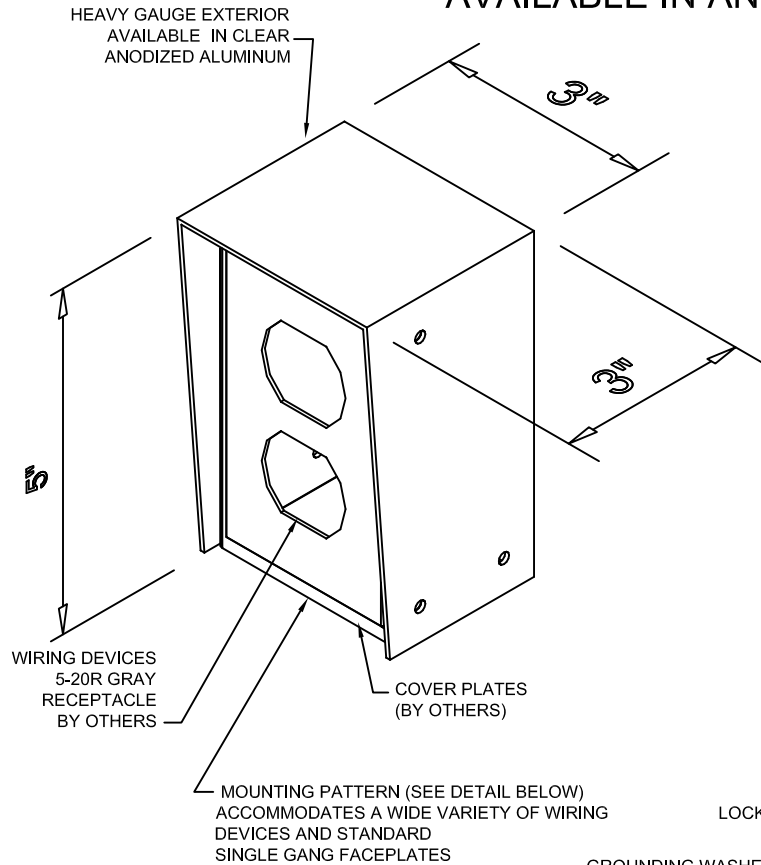

DPS1-1-DM

DESK PEDESTAL SYSTEM AVAILABLE IN ANODIZED ALUMINUM

INSIDE OF FRAME WITH RECEPTACLES AND COVER PLATES REMOVED