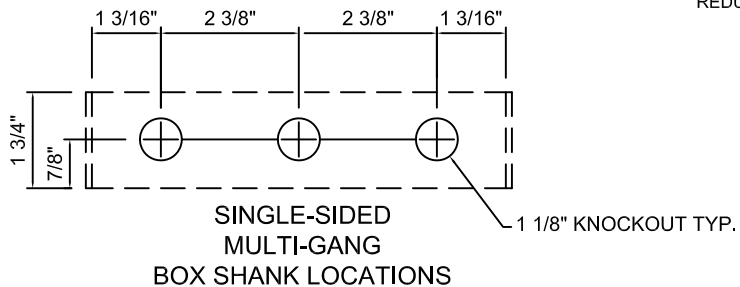

MONO-SYSTEMS, INC.
UNIQUE CABLE DISTRIBUTION SOLUTIONS
4 INTERNATIONAL DRIVE
RYE BROOK, NEW YORK 10573
PHONE: (914)-934-2075
FAX: (914)-934-2190