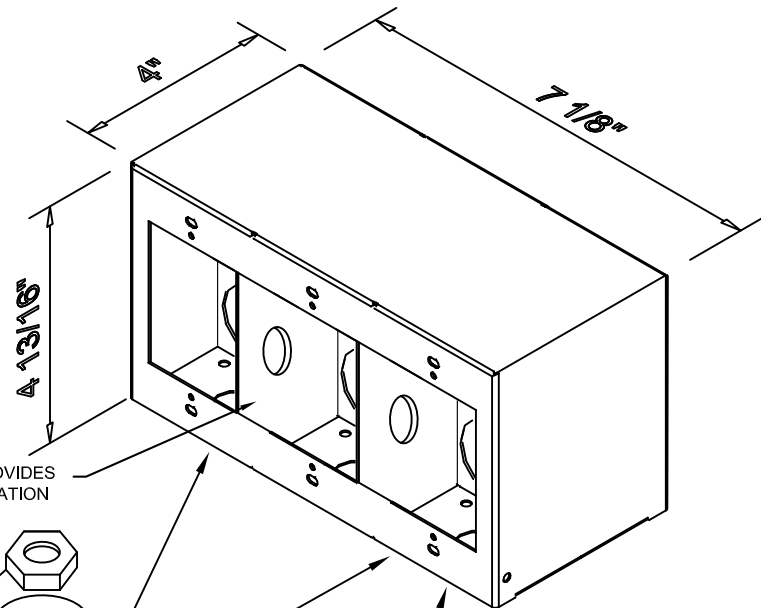

STANDARD MOUNTING (SEE DETAIL BELOW)
ACCOMMODATES A WIDE VARIETY OF WIRING
DEVICES AND STANDARD TWO GANG FACEPLATES

**DPS-3-DM
BACK TO BACK TO BACK
MULTI-GANG STYLE
BOX SHANK LOCATIONS**

REMOVE ANODIZING
IN KNOCKOUT AREA
FOR PROPER GROUNDING