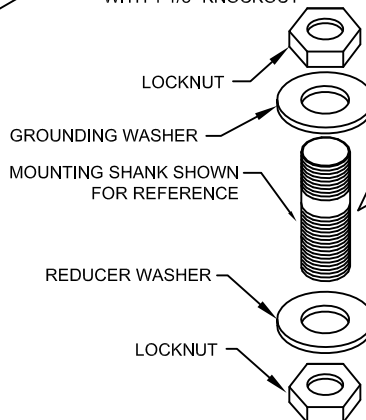

GROUNDING
MAY BE USED FOR GROUNDING
OF PEDESTAL BOX WITH LOCKING RINGS
ALL MOUNTING HARDWARE PROVIDED BY OTHERS

INSIDE OF FRAME
WITH RECEPTACLES AND
COVER PLATES REMOVED

MONO-SYSTEMS, INC.
UNIQUE CABLE DISTRIBUTION SOLUTIONS
4 INTERNATIONAL DRIVE
RYE BROOK, NEW YORK 10573
PHONE: (914)-934-2075
FAX: (914)-934-2190