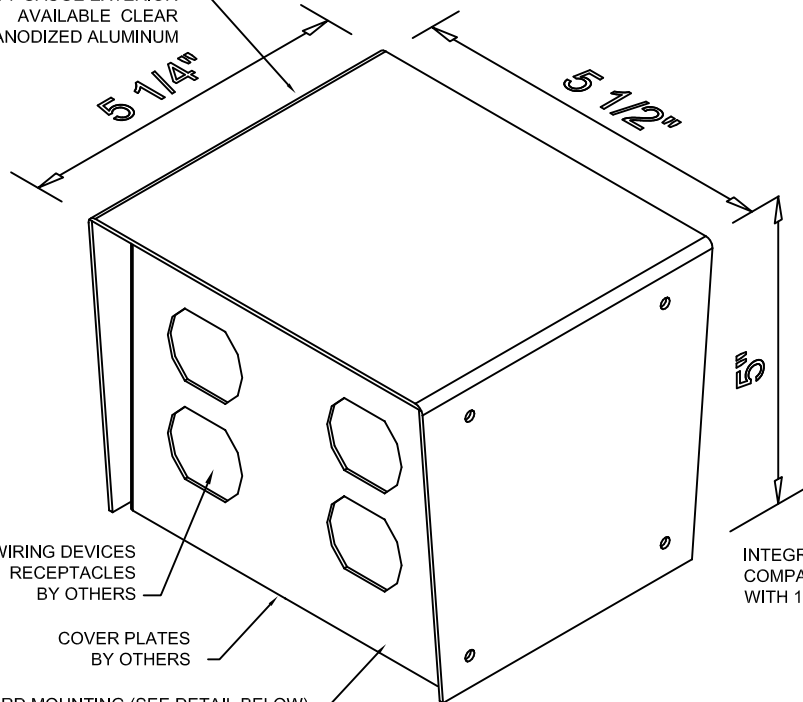

DPS-2-DM

DESK PEDESTAL SYSTEM AVAILABLE IN ANODIZED ALUMINUM

HEAVY GAUGE EXTERIOR
AVAILABLE CLEAR
ANODIZED ALUMINUM

STANDARD MOUNTING (SEE DETAIL BELOW)
ACCOMMODATES A WIDE VARIETY OF WIRING
DEVICES AND STANDARD TWO GANG FACEPLATES