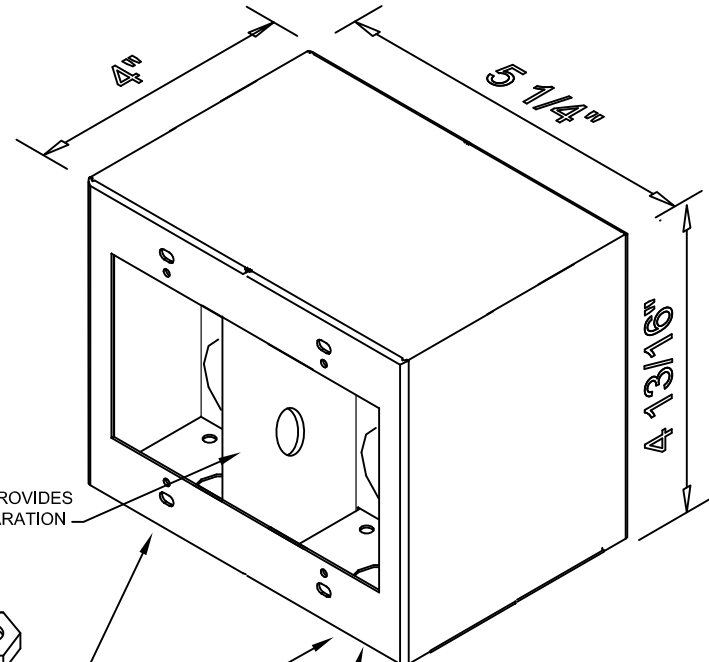

REMOVE ANODIZING
IN KNOCKOUT AREA
FOR PROPER GROUNDING

INSIDE OF FRAME
WITH RECEPTACLES AND
COVER PLATES REMOVED

GROUNDING
MAY BE USED FOR GROUNDING
OF PEDESTAL BOX WITH LOCKING RINGS
ALL MOUNTING HARDWARE PROVIDED BY OTHERS

MONO-SYSTEMS, INC.
UNIQUE CABLE DISTRIBUTION SOLUTIONS
4 INTERNATIONAL DRIVE
RYE BROOK, NEW YORK 10573
PHONE: (914)-934-2075
FAX: (914)-934-2190