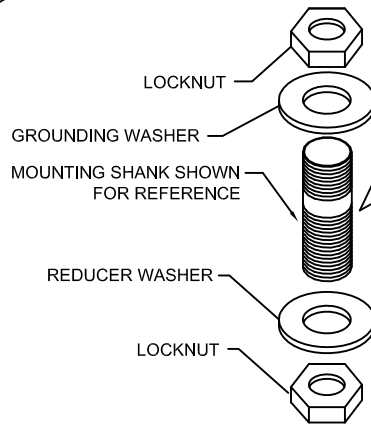

**DPS-2-DM
BACK TO BACK
MULTI-GANG STYLE
BOX SHANK LOCATIONS**

REMOVE ANODIZING
IN KNOCKOUT AREA
FOR PROPER GROUNDING

INSIDE OF FRAME
WITH RECEPTACLES AND
COVER PLATES REMOVED

GROUNDING
MAY BE USED FOR GROUNDING
OF PEDESTAL BOX WITH LOCKING RINGS
ALL MOUNTING HARDWARE PROVIDED BY OTHERS

STANDARD MOUNTING (SEE DETAIL BELOW)
ACCOMMODATES A WIDE VARIETY OF WIRING
DEVICES AND STANDARD TWO GANG FACEPLATES

**DPS-3-DM
BACK TO BACK TO BACK
MULTI-GANG STYLE
BOX SHANK LOCATIONS**

REMOVE ANODIZING
IN KNOCKOUT AREA
FOR PROPER GROUNDING