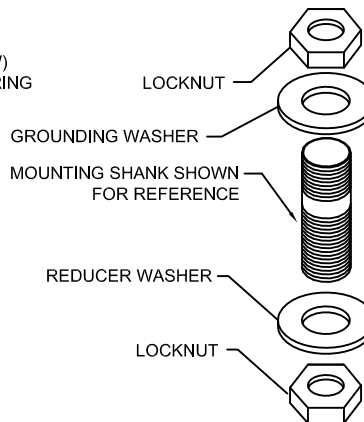

GROUNDING MAY BE USED FOR GROUNDING OF PEDESTAL BOX WITH LOCKING RINGS ALL MOUNTING HARDWARE PROVIDED BY OTHERS

MONO-SYSTEMS, INC.
UNIQUE CABLE DISTRIBUTION SOLUTIONS
4 INTERNATIONAL DRIVE
RYE BROOK, NEW YORK 10573
PHONE: (914)-934-2075
FAX: (914)-934-2190

DPS1-1-DM
SINGLE-SIDED
BOX SHANK LOCATIONS

FILENAME: CS-DPS1-1-DM

02/09/2011

www.monosystems.com