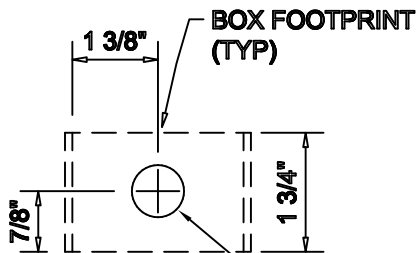

GROUNDING MAY BE USED FOR GROUNDING OF PEDESTAL BOX WITH LOCKING RINGS ALL MOUNTING HARDWARE PROVIDED BY OTHERS

MONO-SYSTEMS, INC.
UNIQUE CABLE DISTRIBUTION SOLUTIONS
4 INTERNATIONAL DRIVE
RYE BROOK, NEW YORK 10573
PHONE: (914)-934-2075
FAX: (914)-934-2190

DPS1-1-DM
SINGLE-SIDED
BOX SHANK LOCATIONS

FILENAME: CS-DPS1-1-DM

02/09/2011

www.monosystems.com