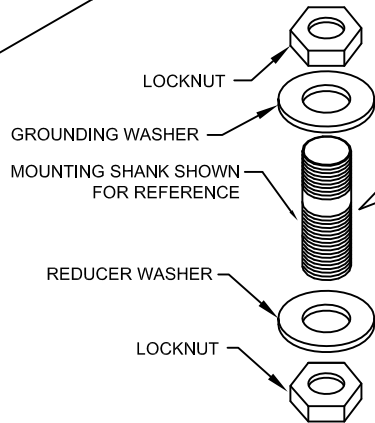

DPS1-3-DM

DESK PEDESTAL SYSTEM AVAILABLE IN ANODIZED ALUMINUM

HEAVY GAUGE EXTERIOR
AVAILABLE IN CLEAR
ANODIZED ALUMINUM

GROUNDING
MAY BE USED FOR GROUNDING
OF PEDESTAL BOX WITH LOCKING RINGS
ALL MOUNTING HARDWARE PROVIDED BY OTHERS