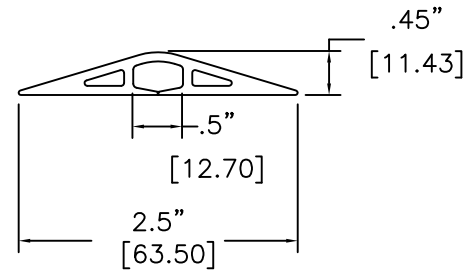

# CORDWAY

CDW1200 SERIES PVC RACEWAY, 2.5"W X .45"H

P/N:	LENGTH	COLOR
CDW1200-5A	5'	ALMOND
CDW1200-5GR	5'	GRAY
CDW1200-5BR	5'	BROWN
DOUBLE SIDED TAPE PROVIDED.		

2 | SECTION VIEW  
NO SCALE

3 | FLAT VIEW  
NO SCALE